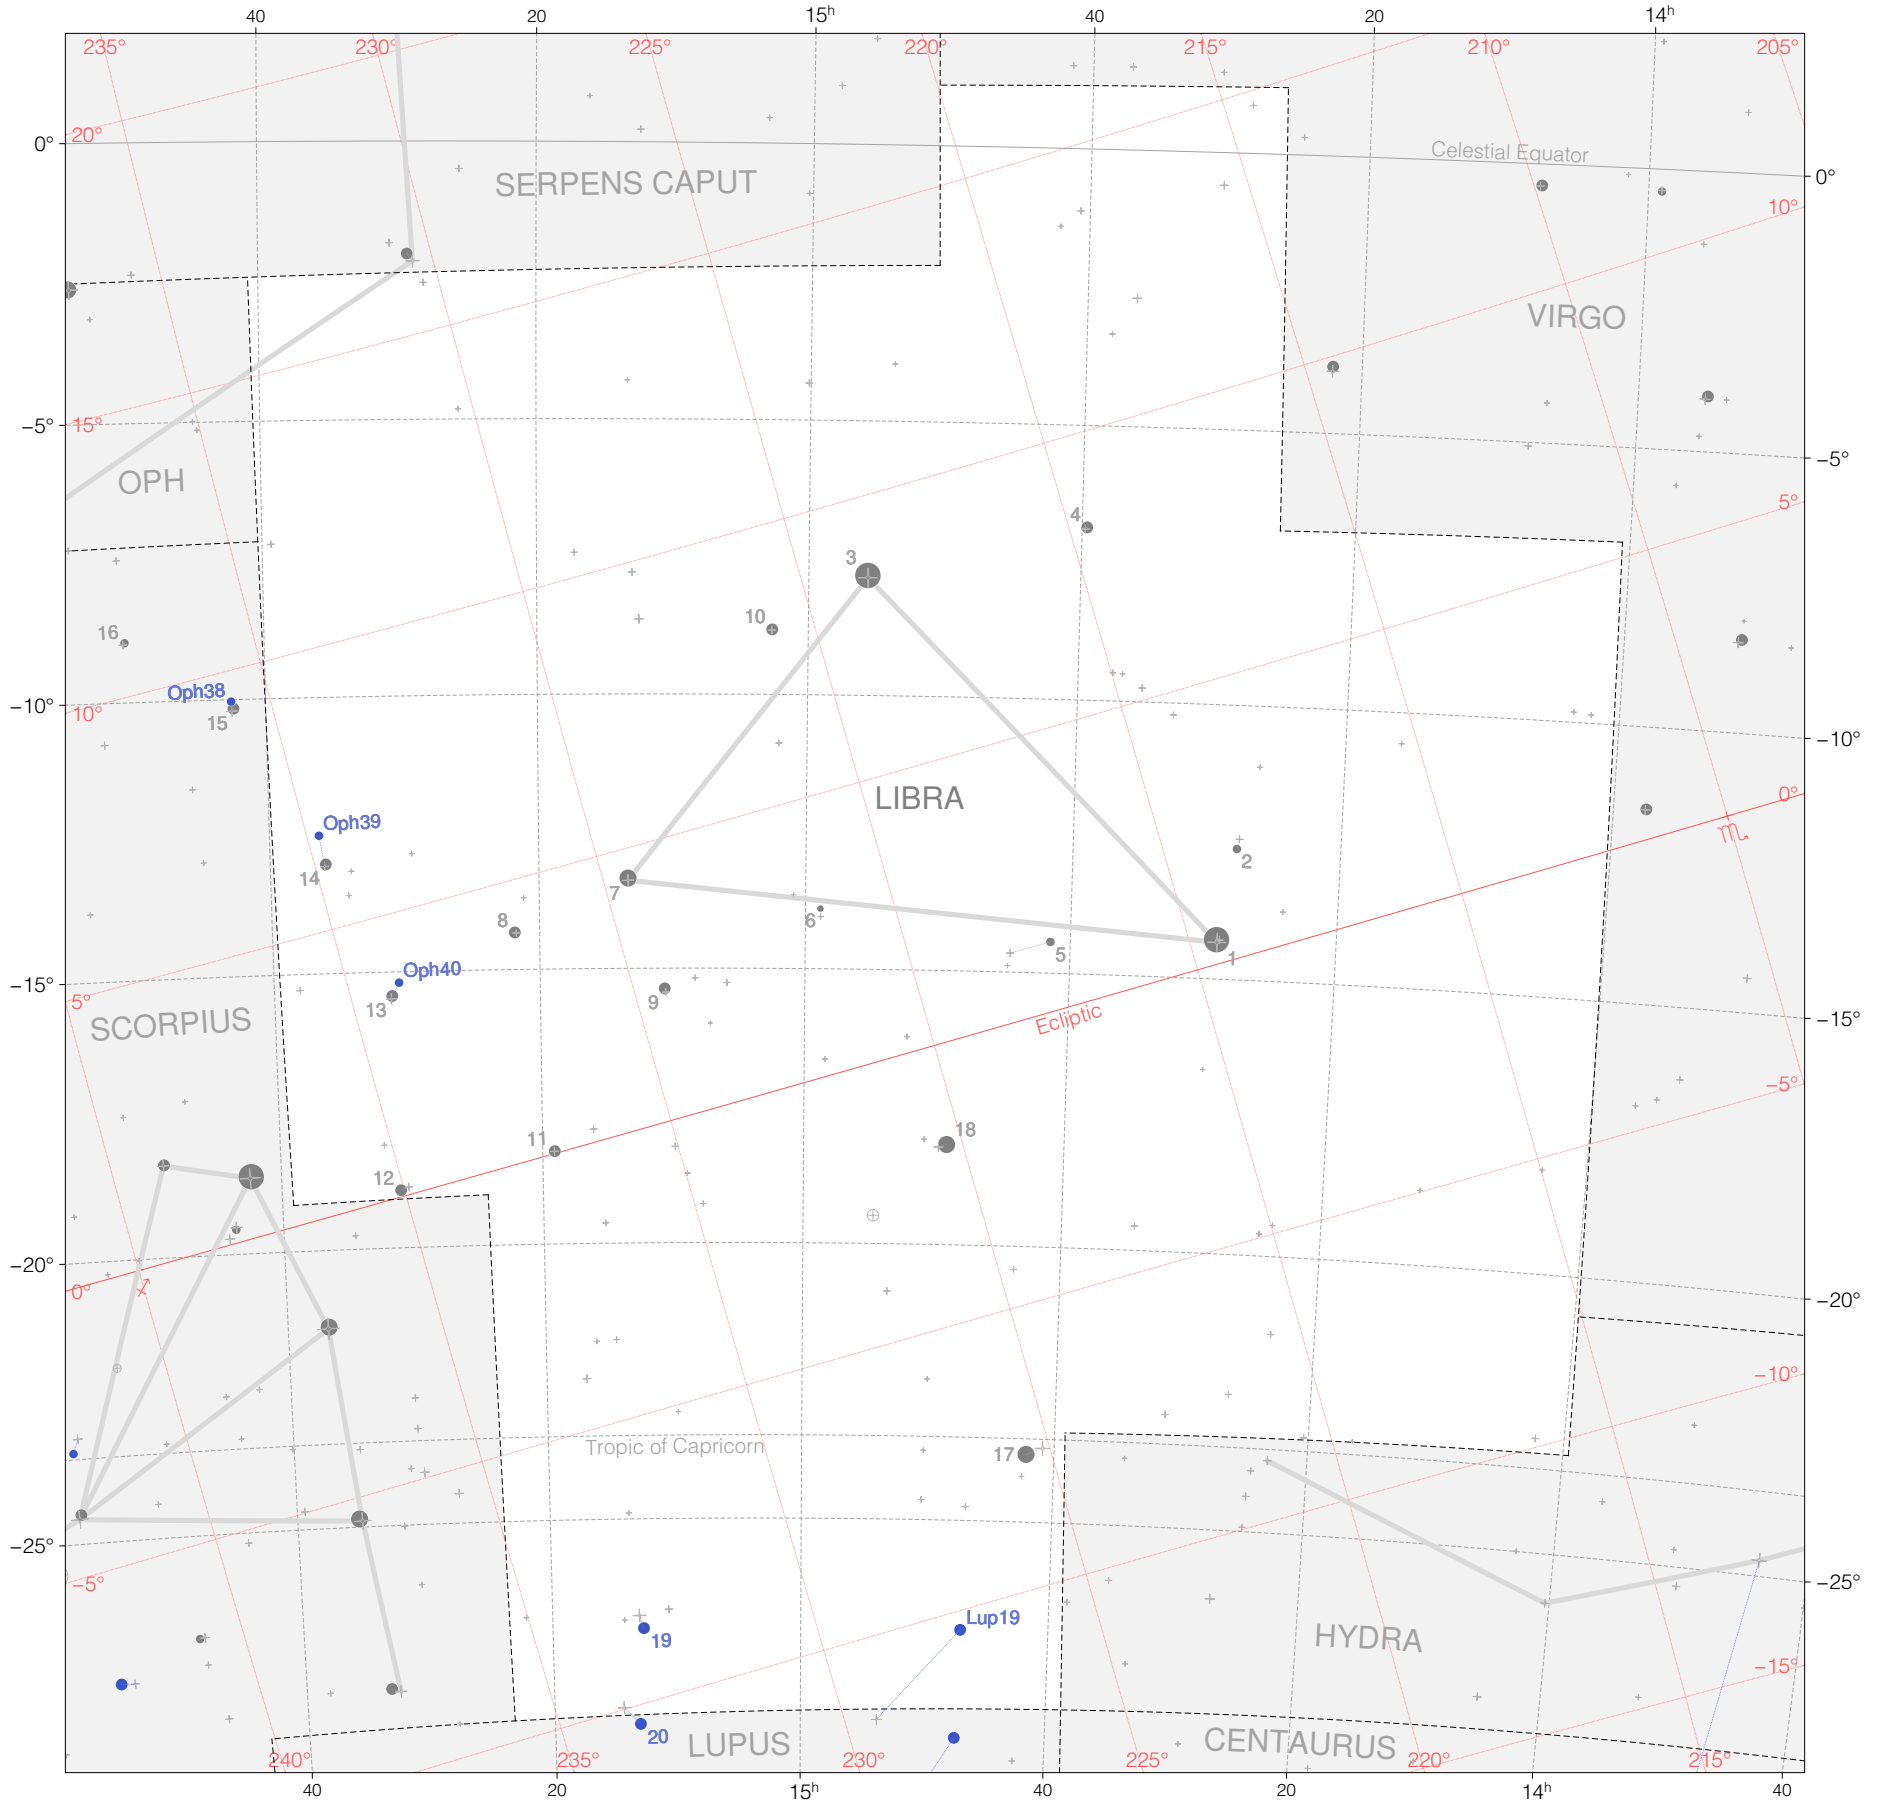

Kepler Stars in Libra

Magnitudes: 1 2 3 4 5 6

Versions:
k 2 3

Scale at center: 0° 2° 4°