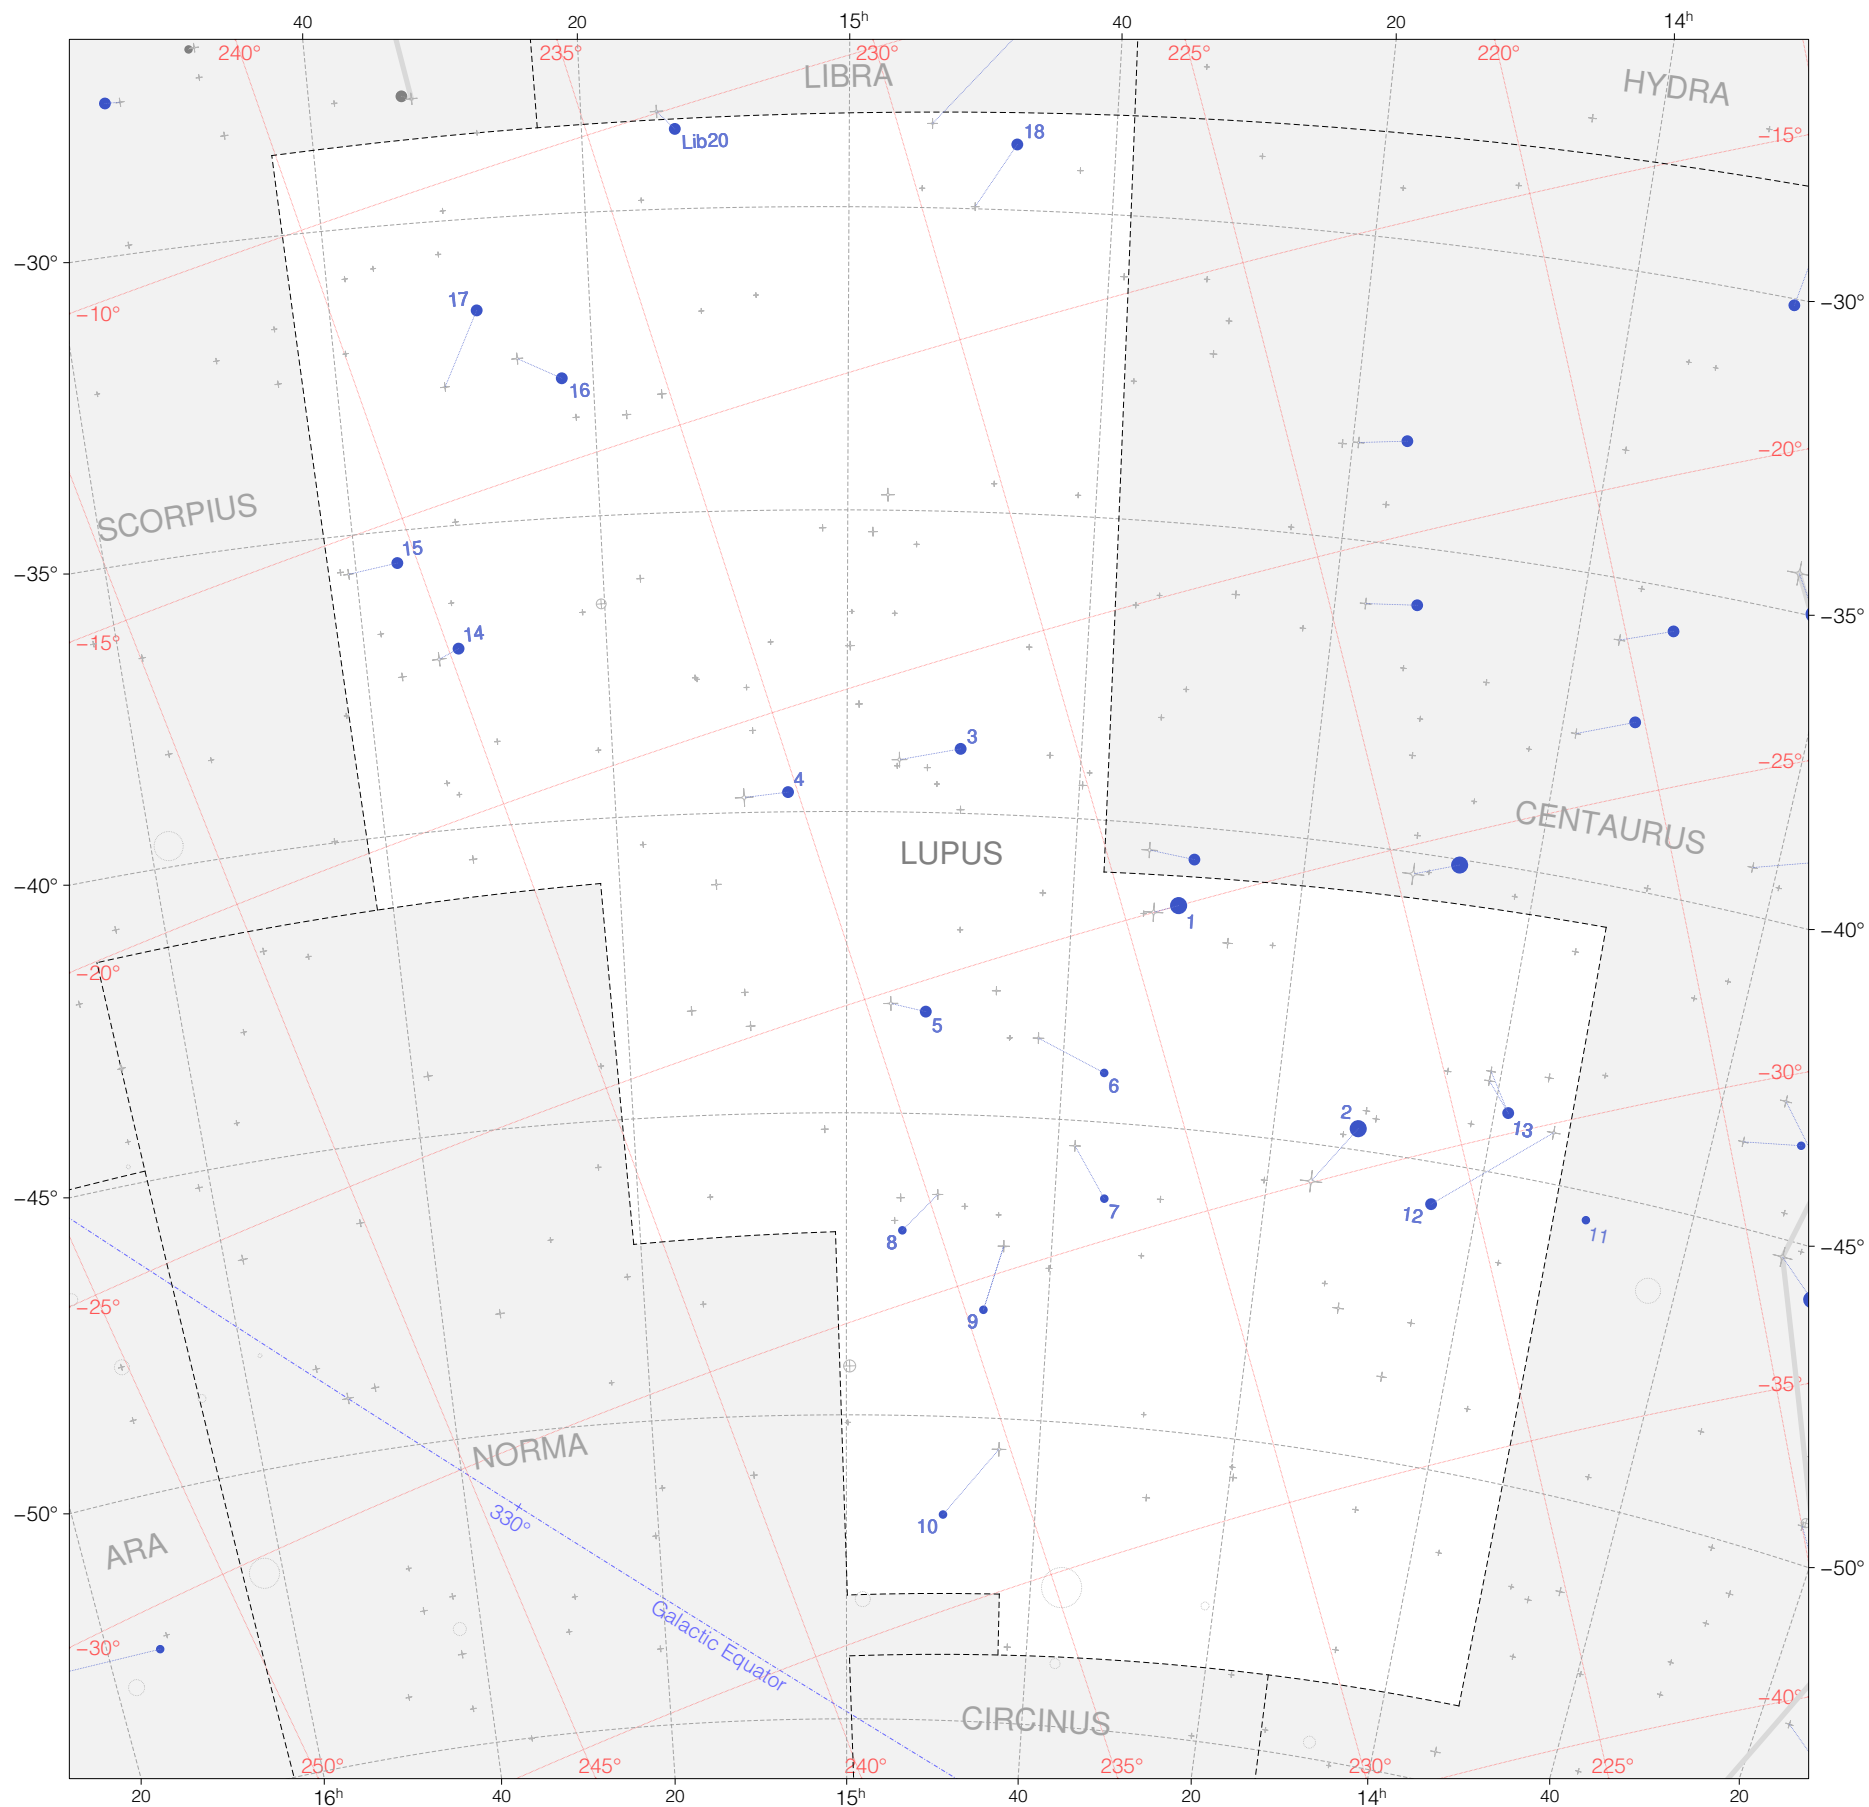

Kepler Stars in Lupus

Magnitudes:  1 2 3 4 5 6

Versions:  k 2 3

Scale at center:  0° 2° 4°