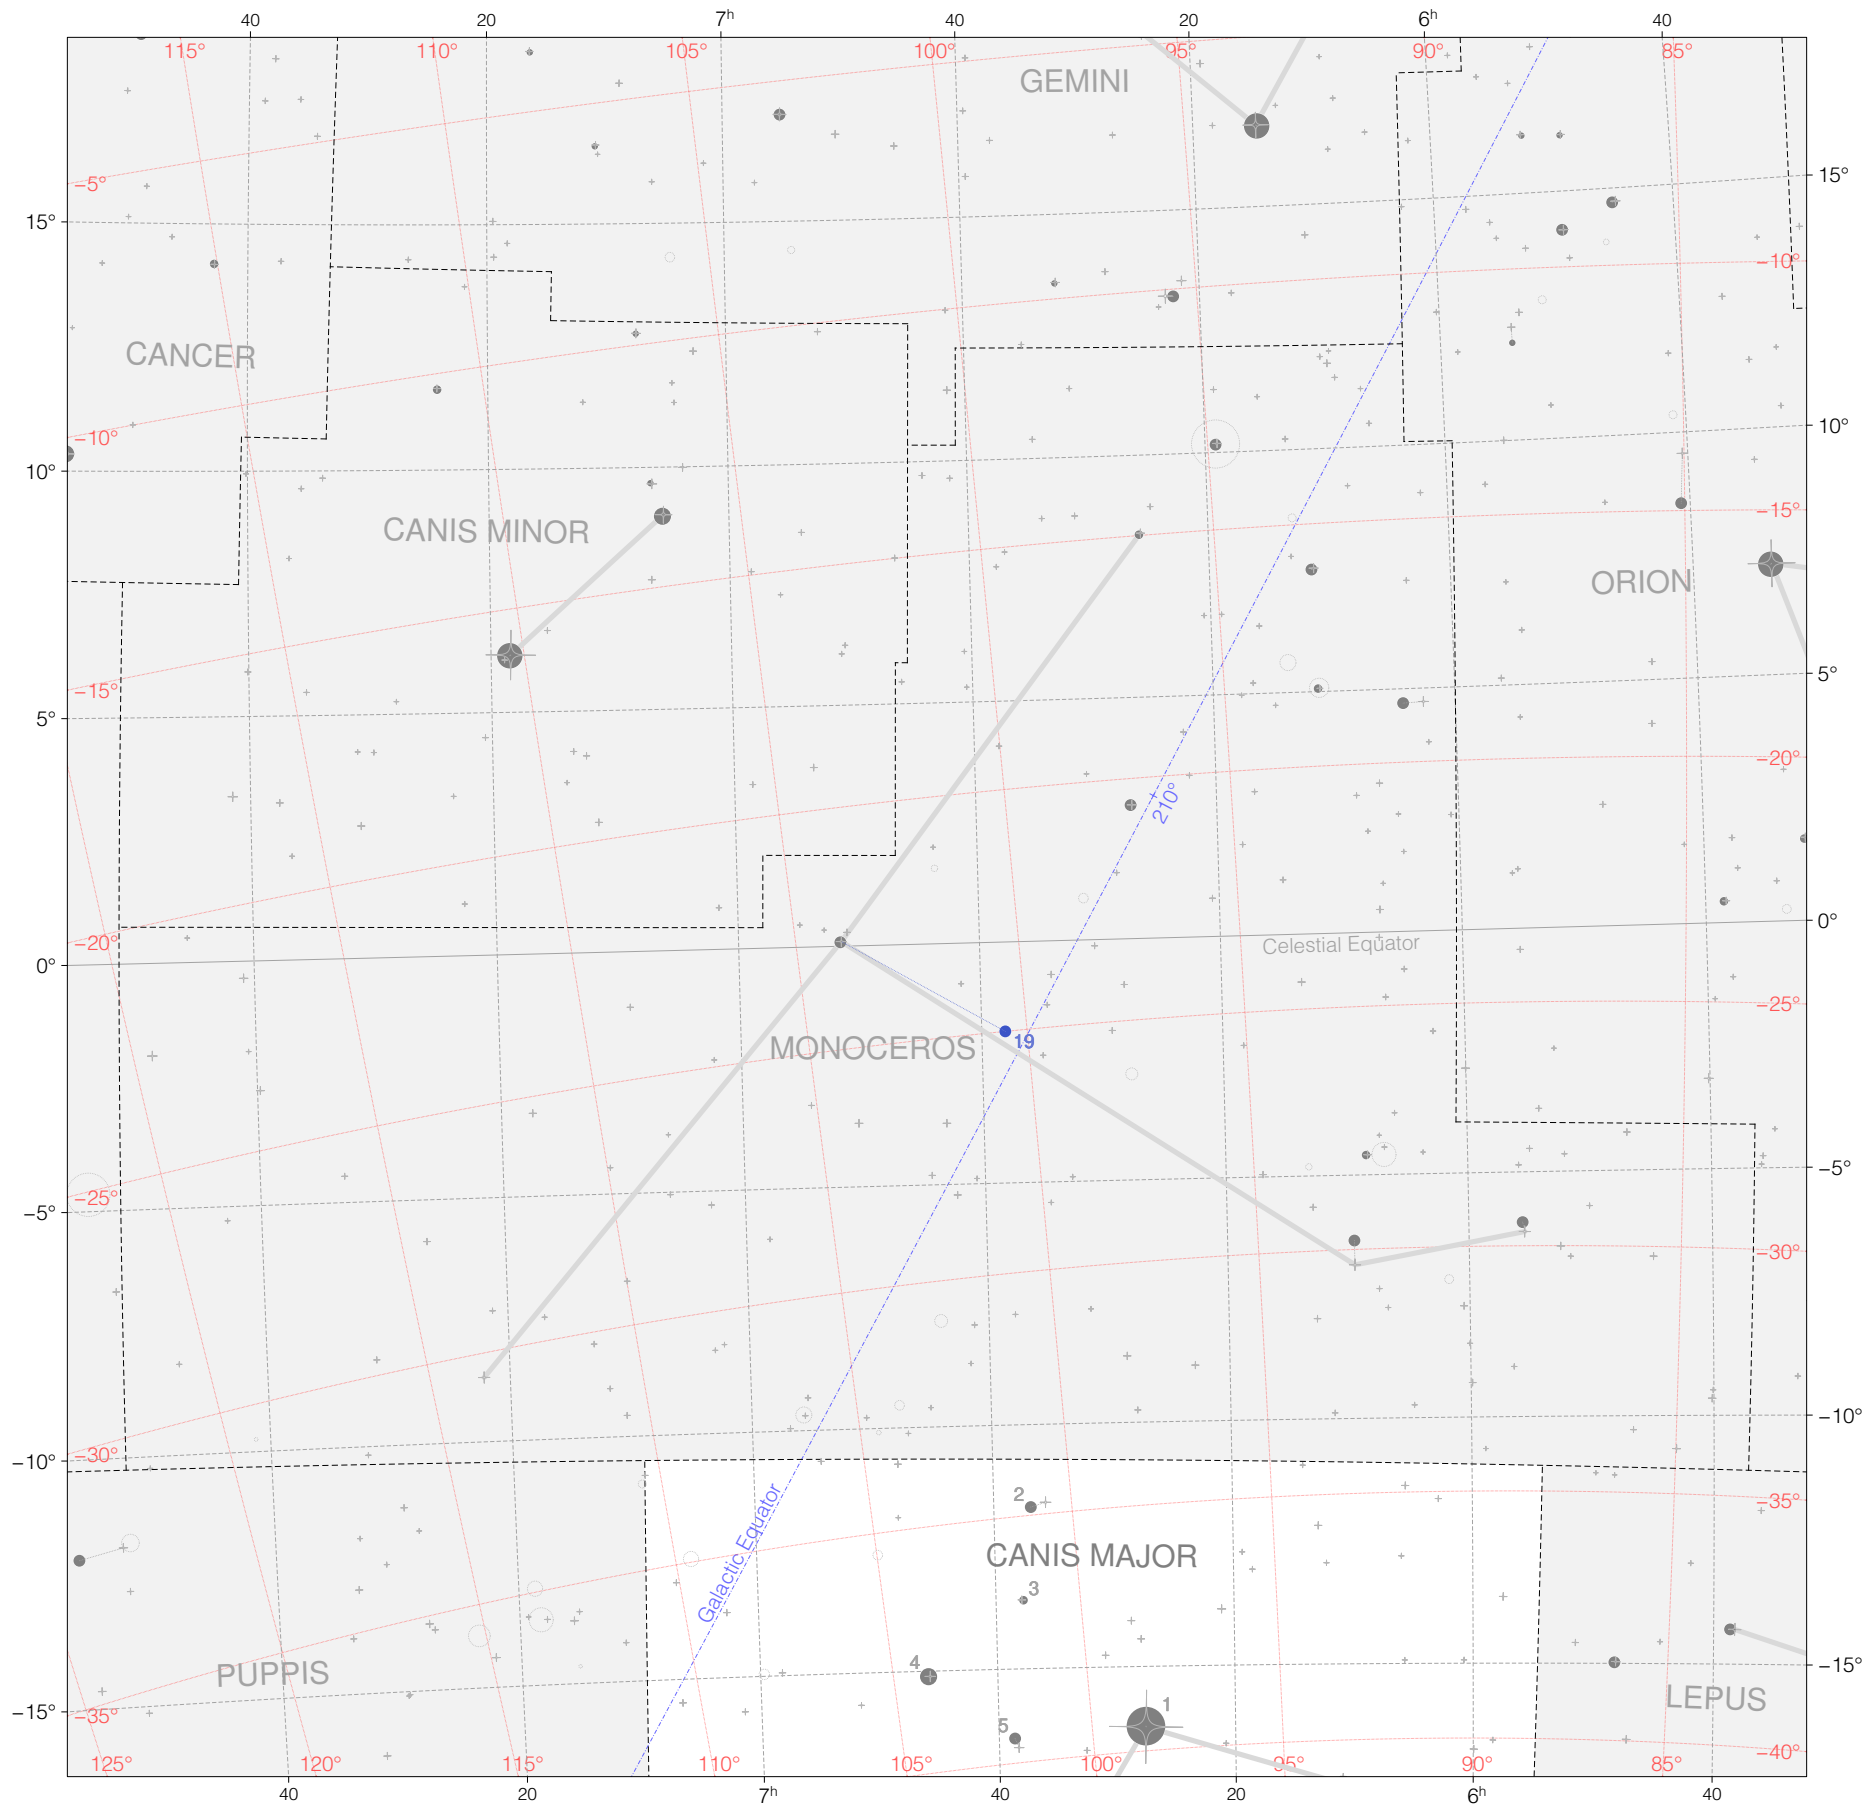

Kepler Stars in Canis Major (overflow)

Magnitudes:  1 2 3 4 5 6

Versions:  k 2 3

Scale at center:  0° 2° 4°