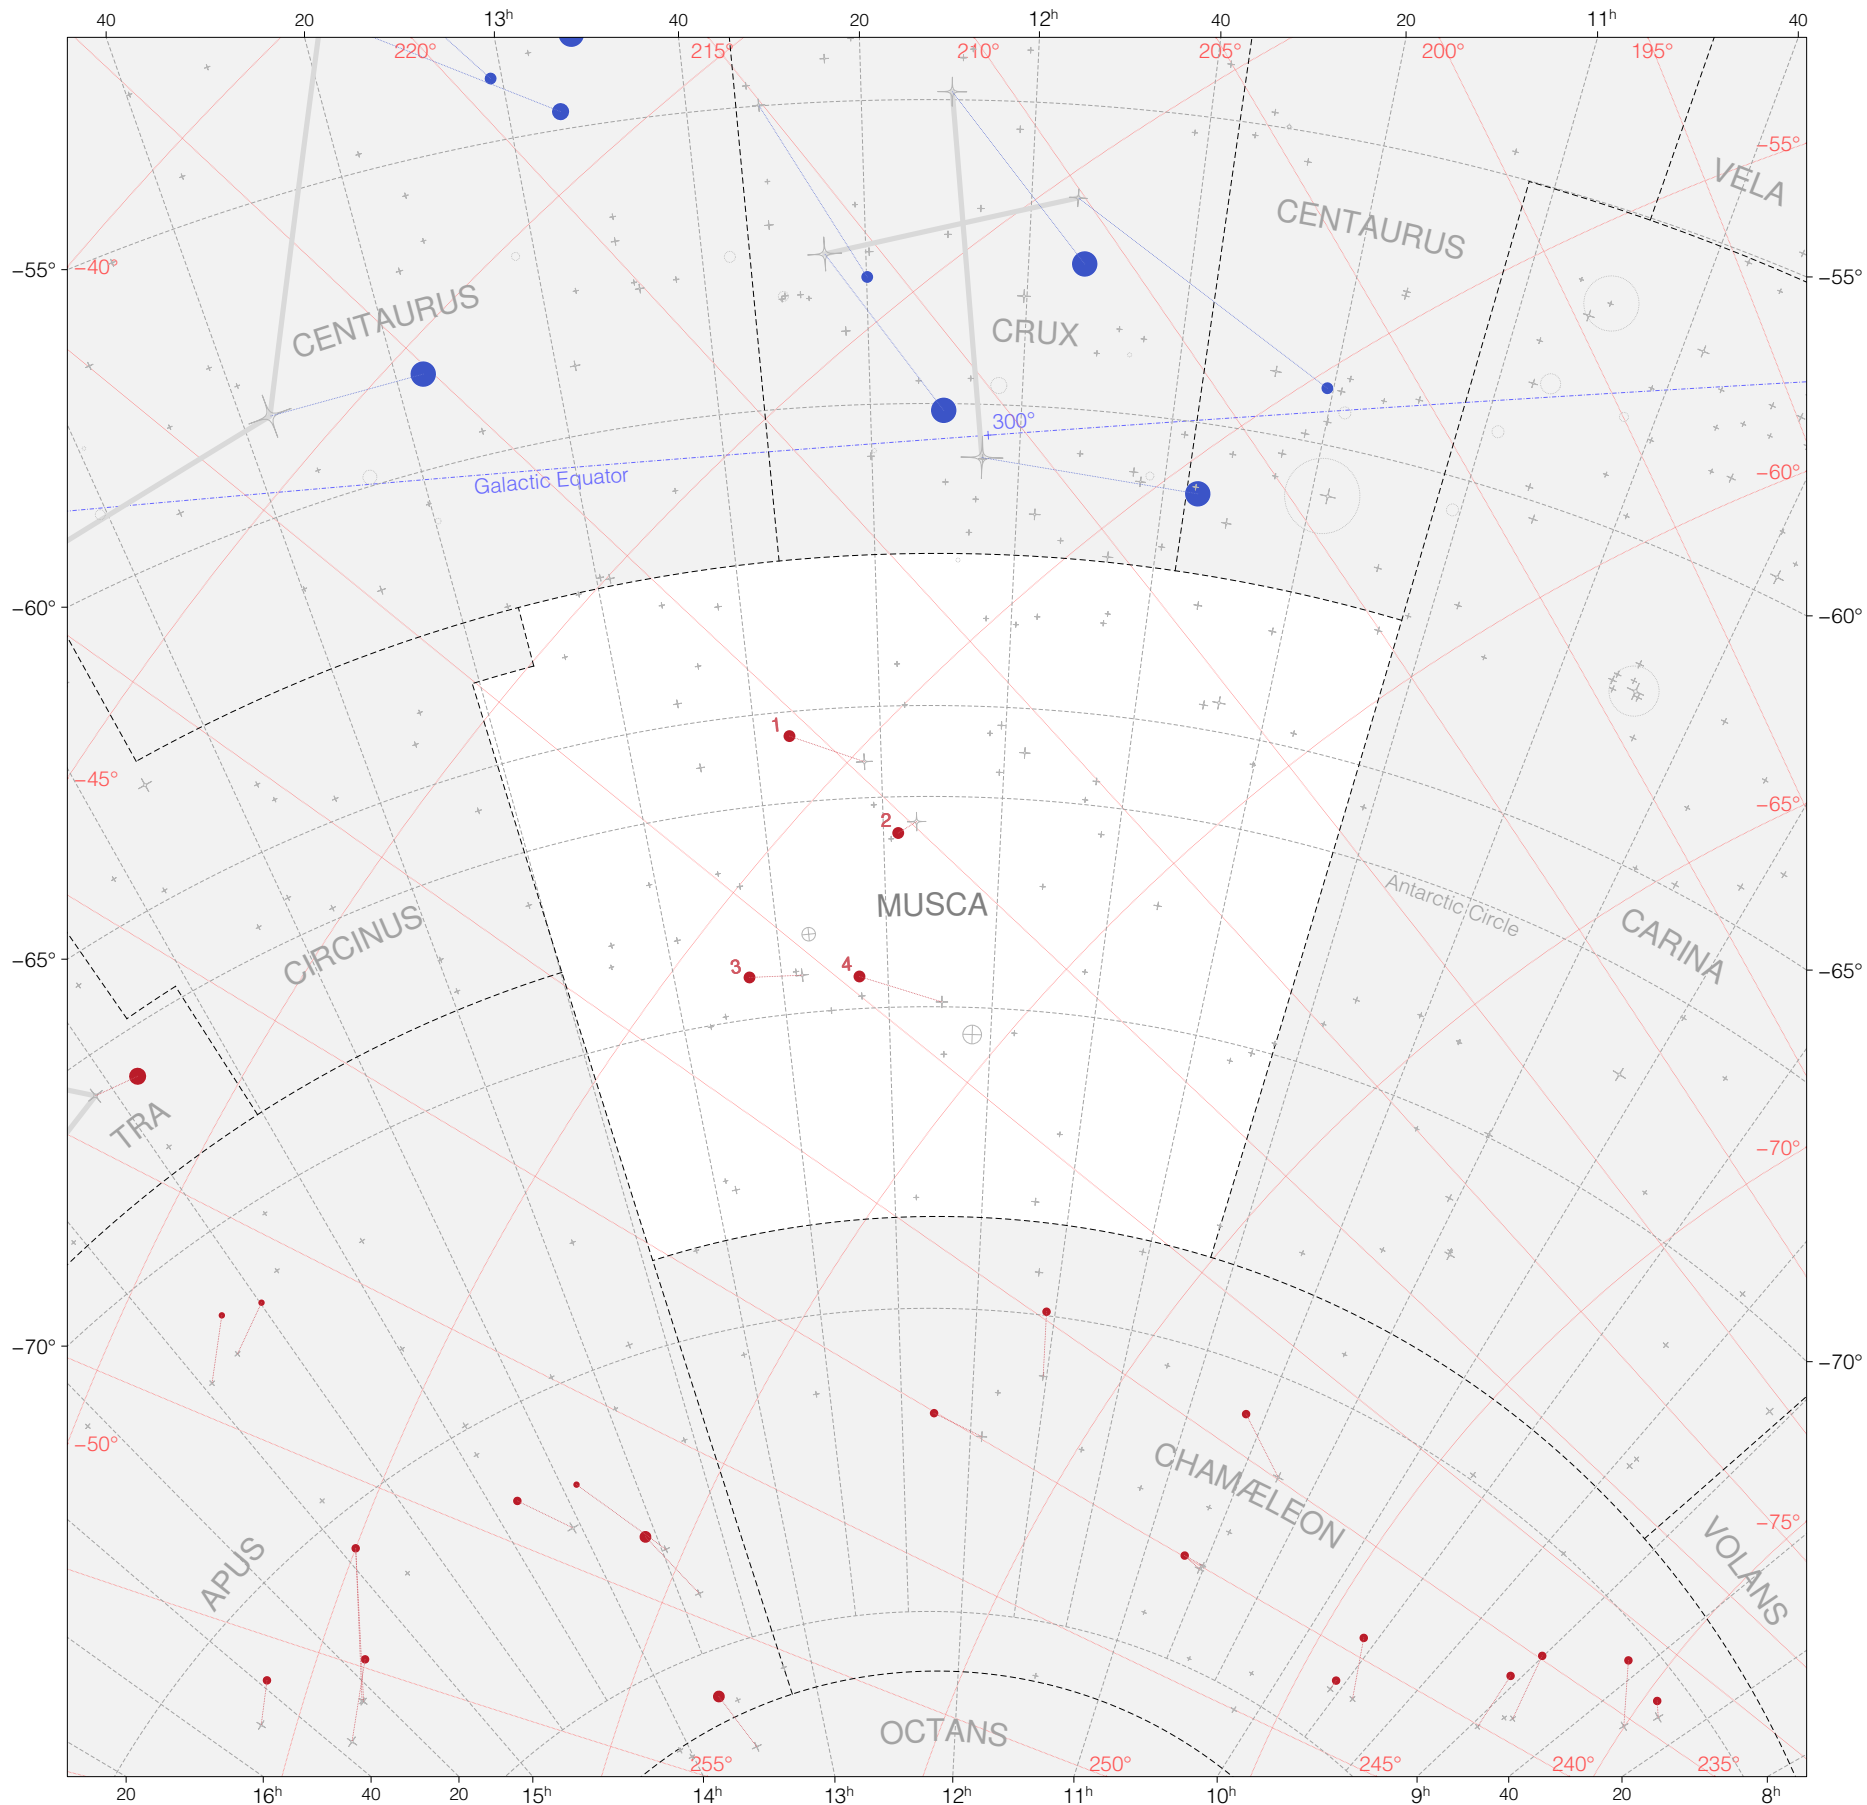

# Kepler Stars in Musca

Magnitudes: 1 2 3 4 5 6

Versions: k 2 3

Scale at center: 0° 2° 4°