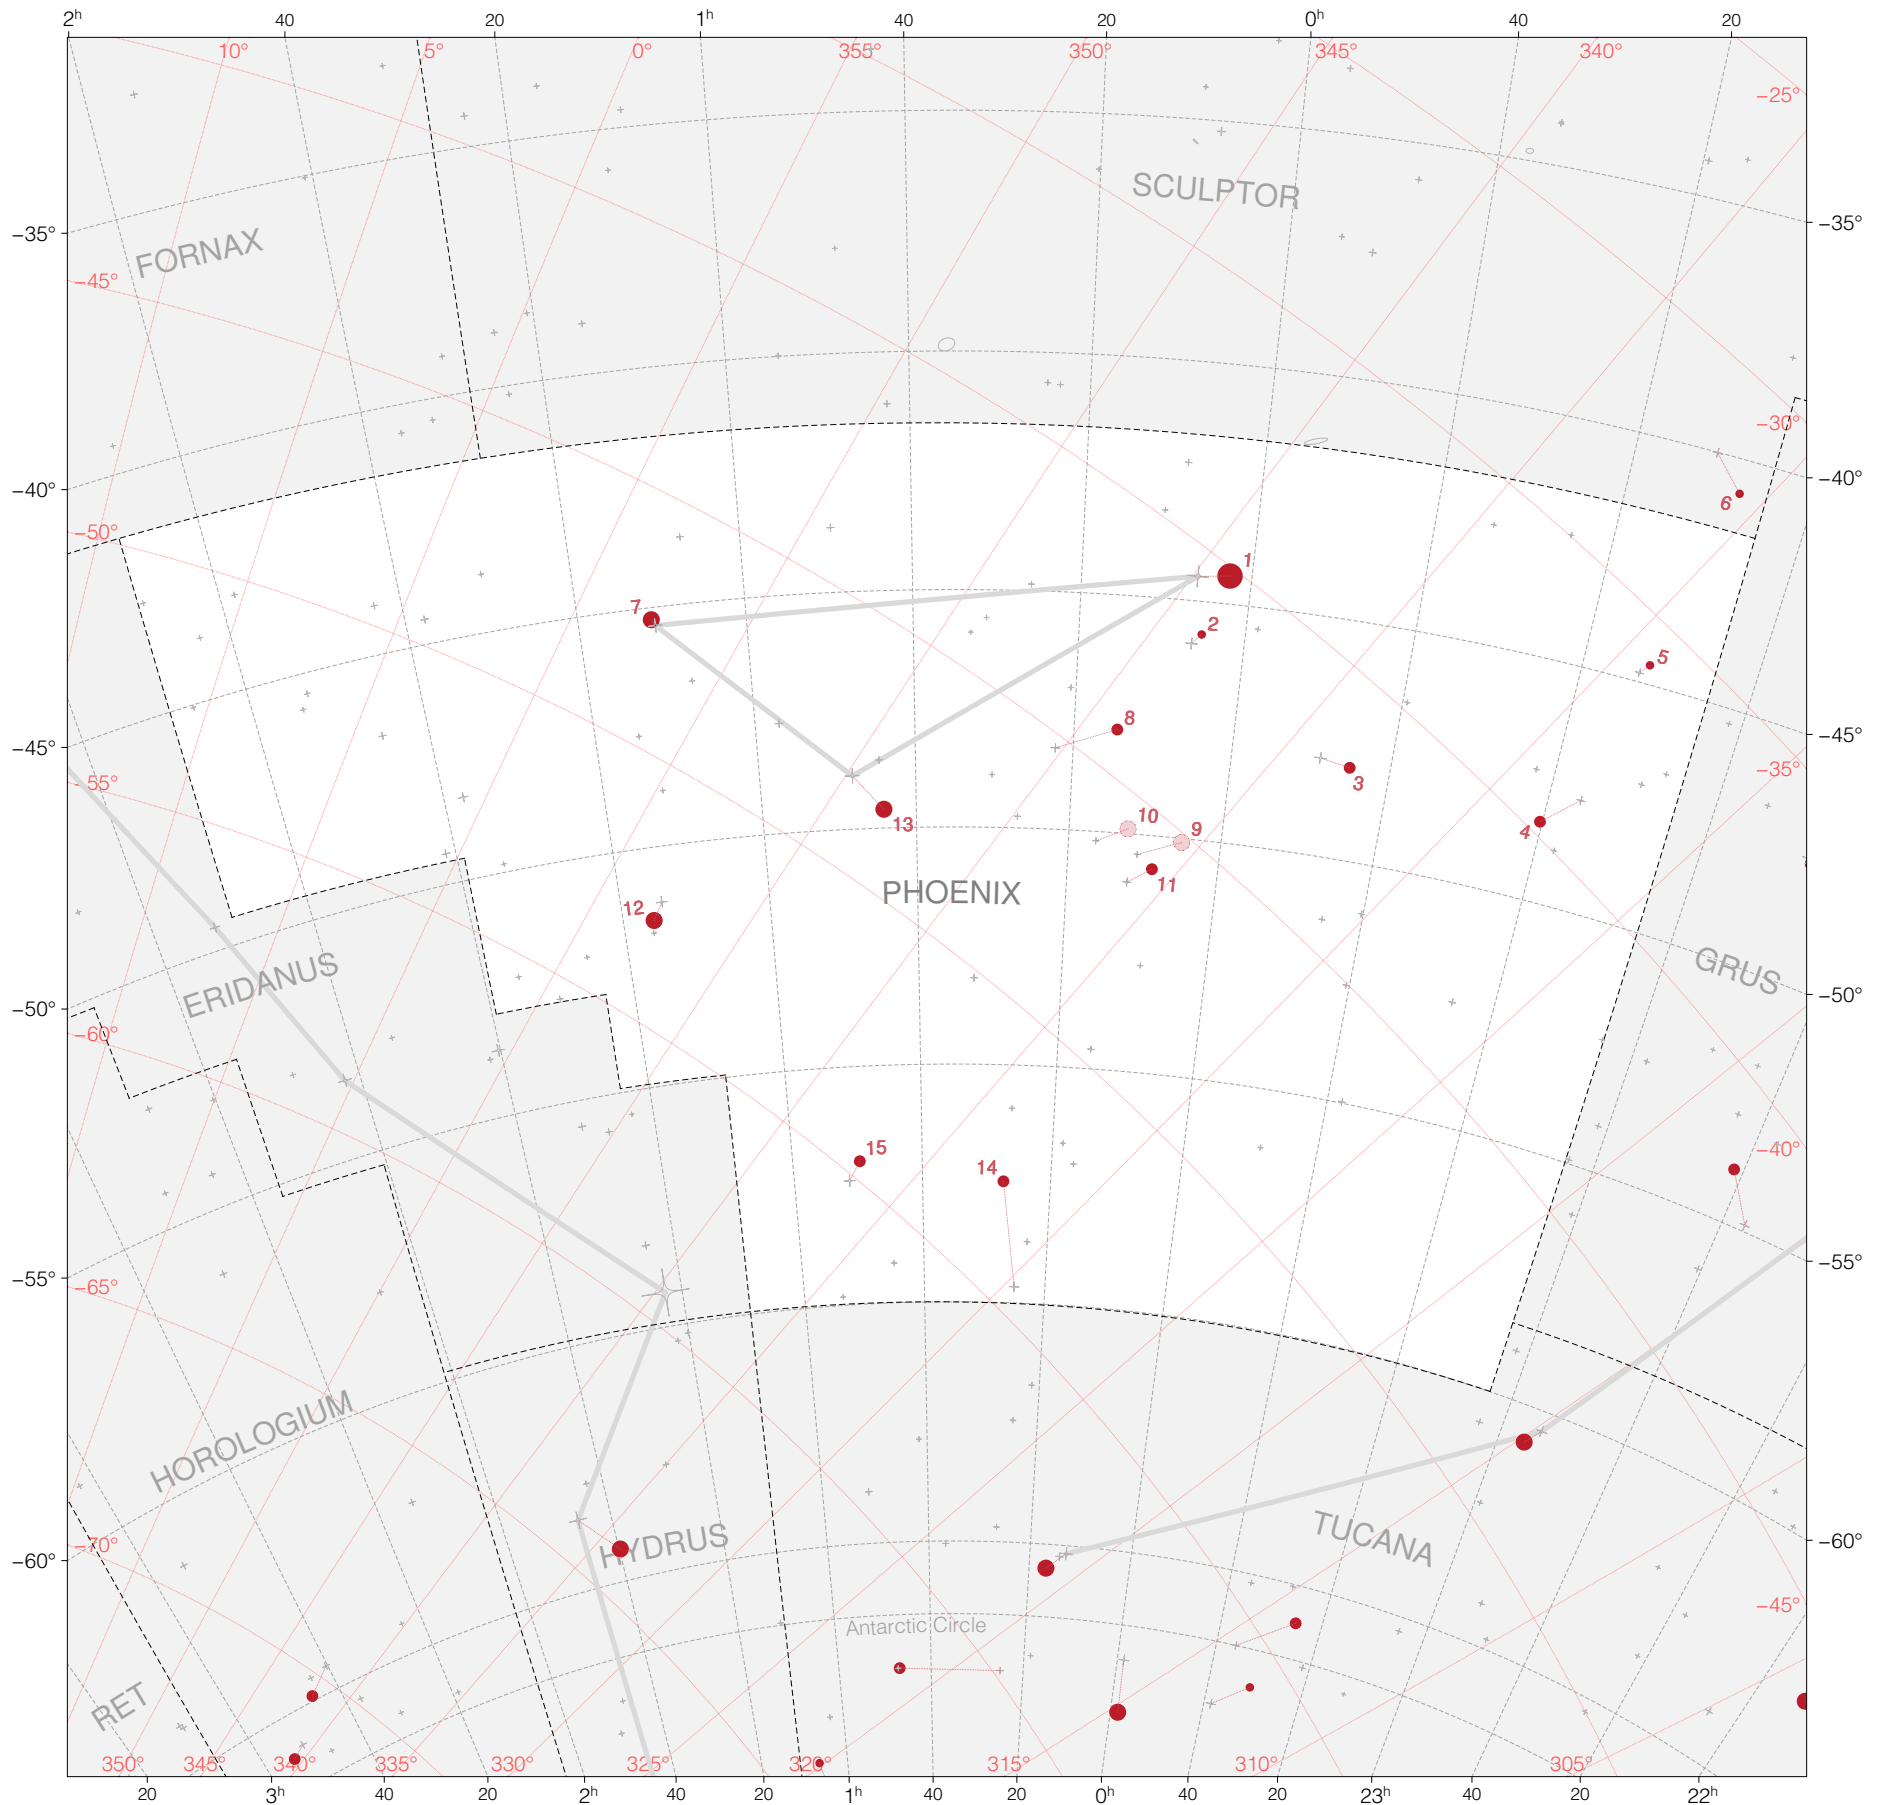

# Kepler Stars in Phoenix

Magnitudes:  1 2 3 4 5 6

Versions:  k 2 3

Scale at center:  0° 2° 4°