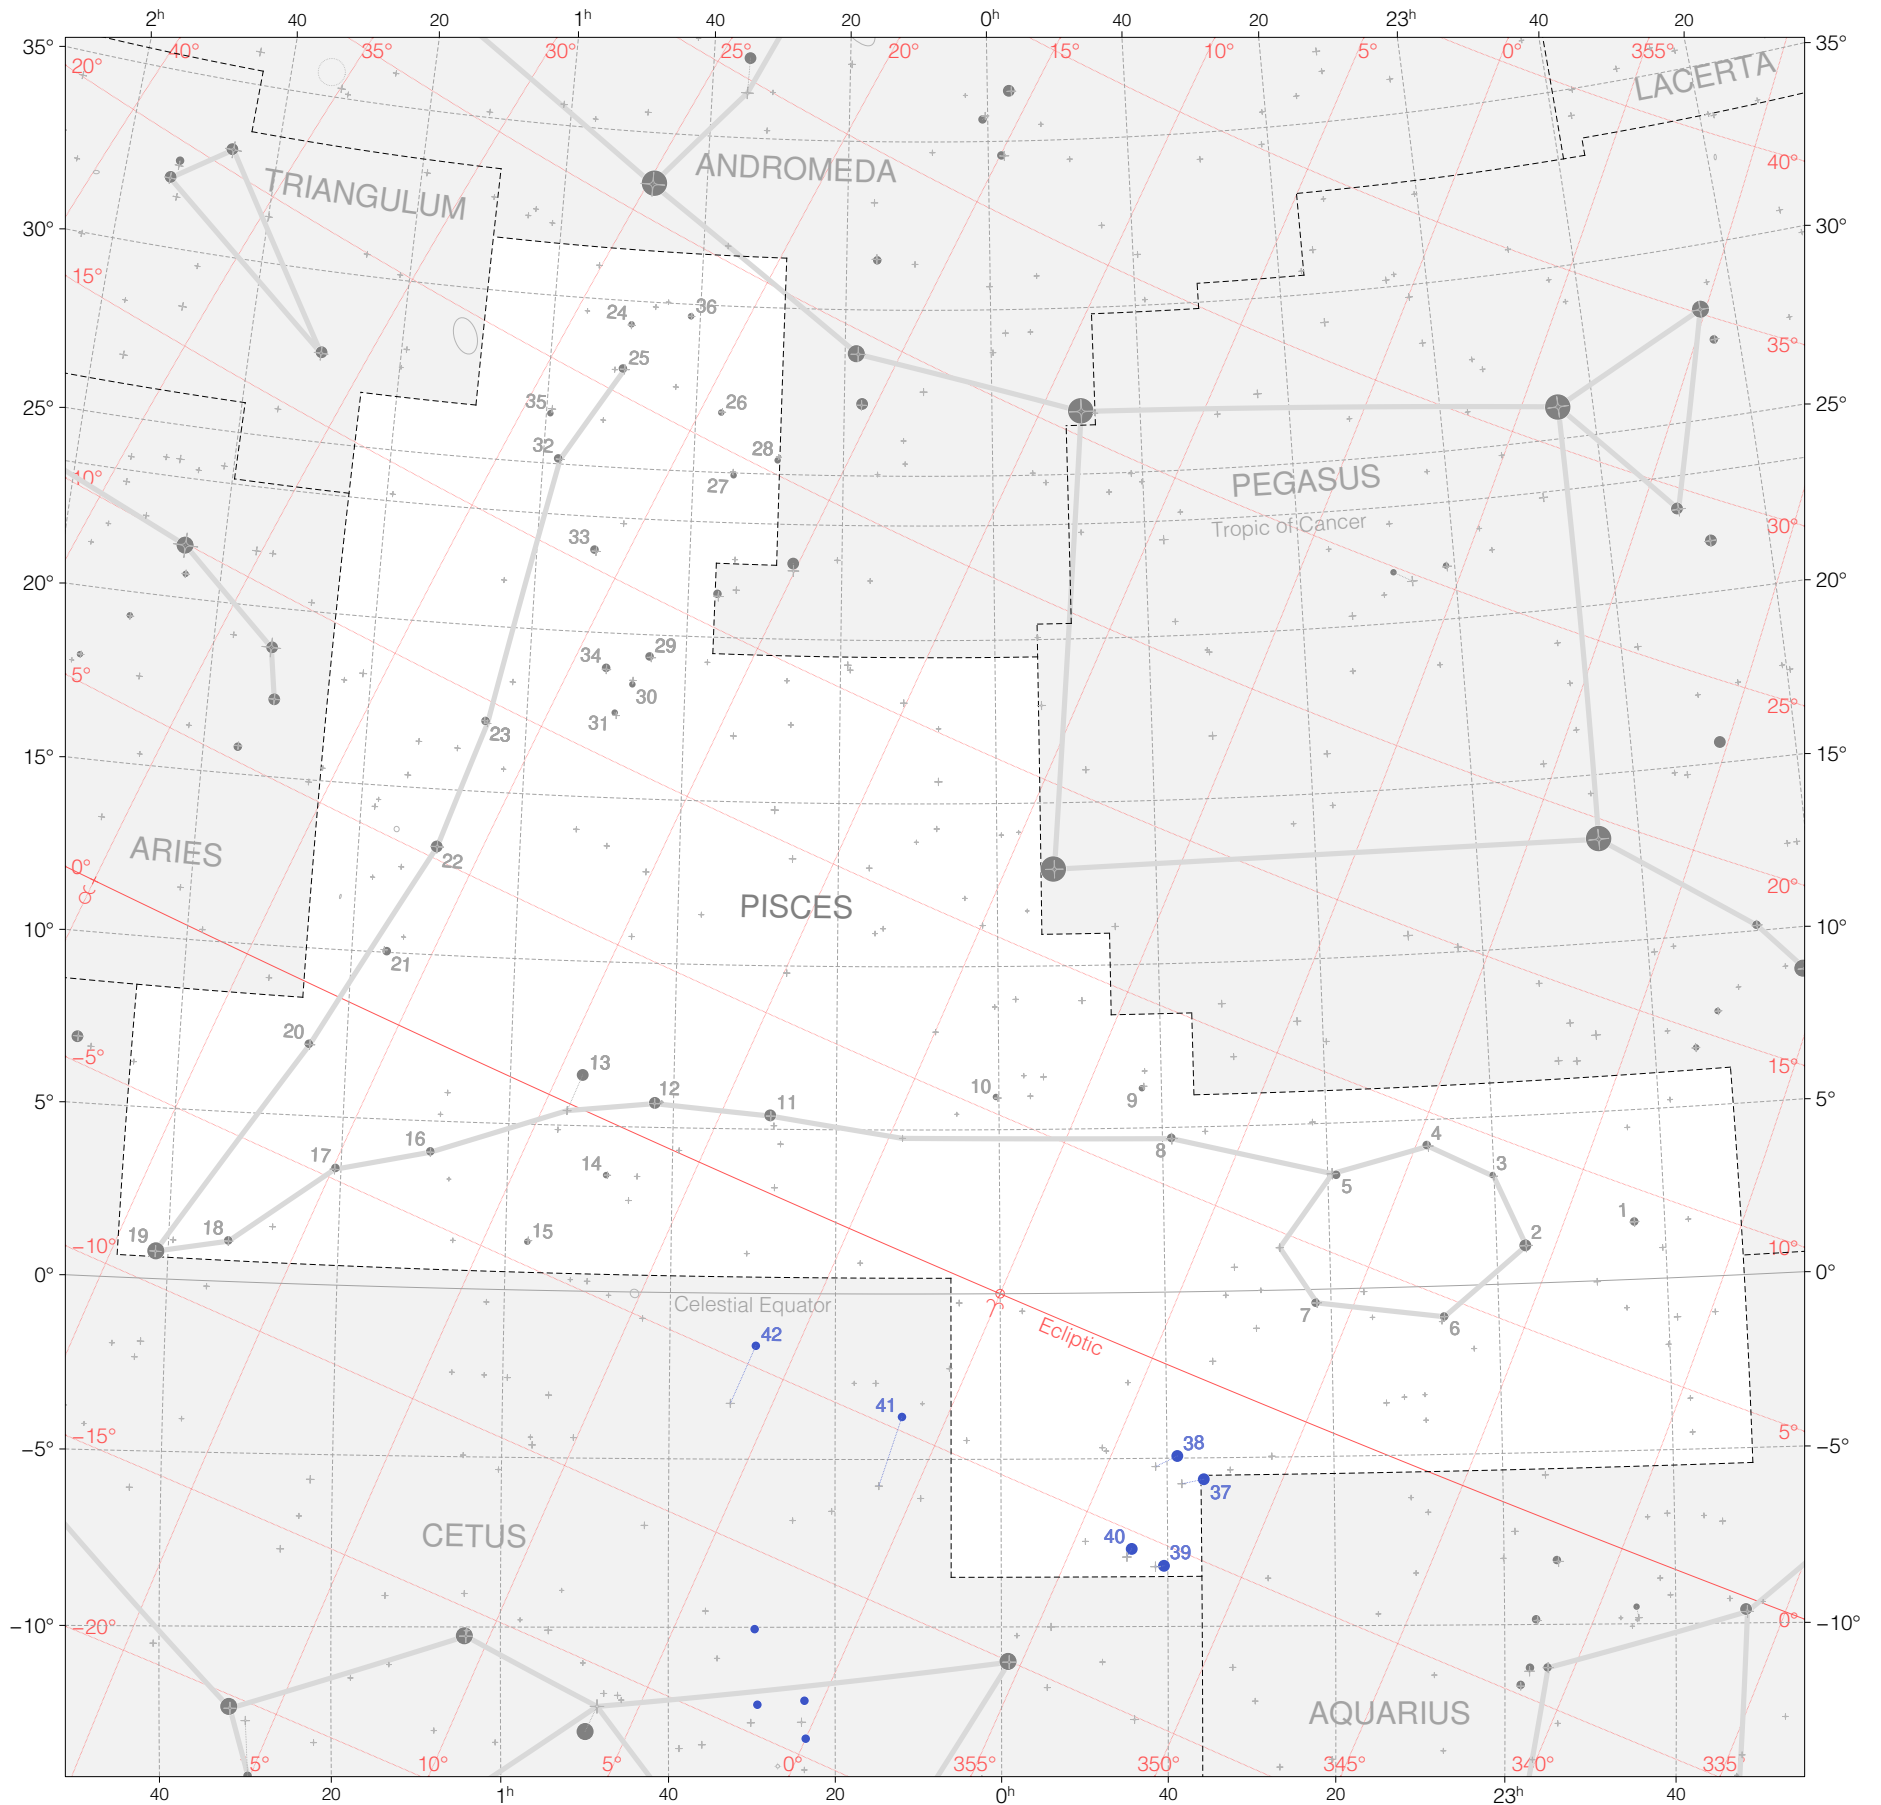

Kepler Stars in Pisces

Magnitudes: 1 2 3 4 5 6

Versions: k 2 3

Scale at center: 0° 2° 4°