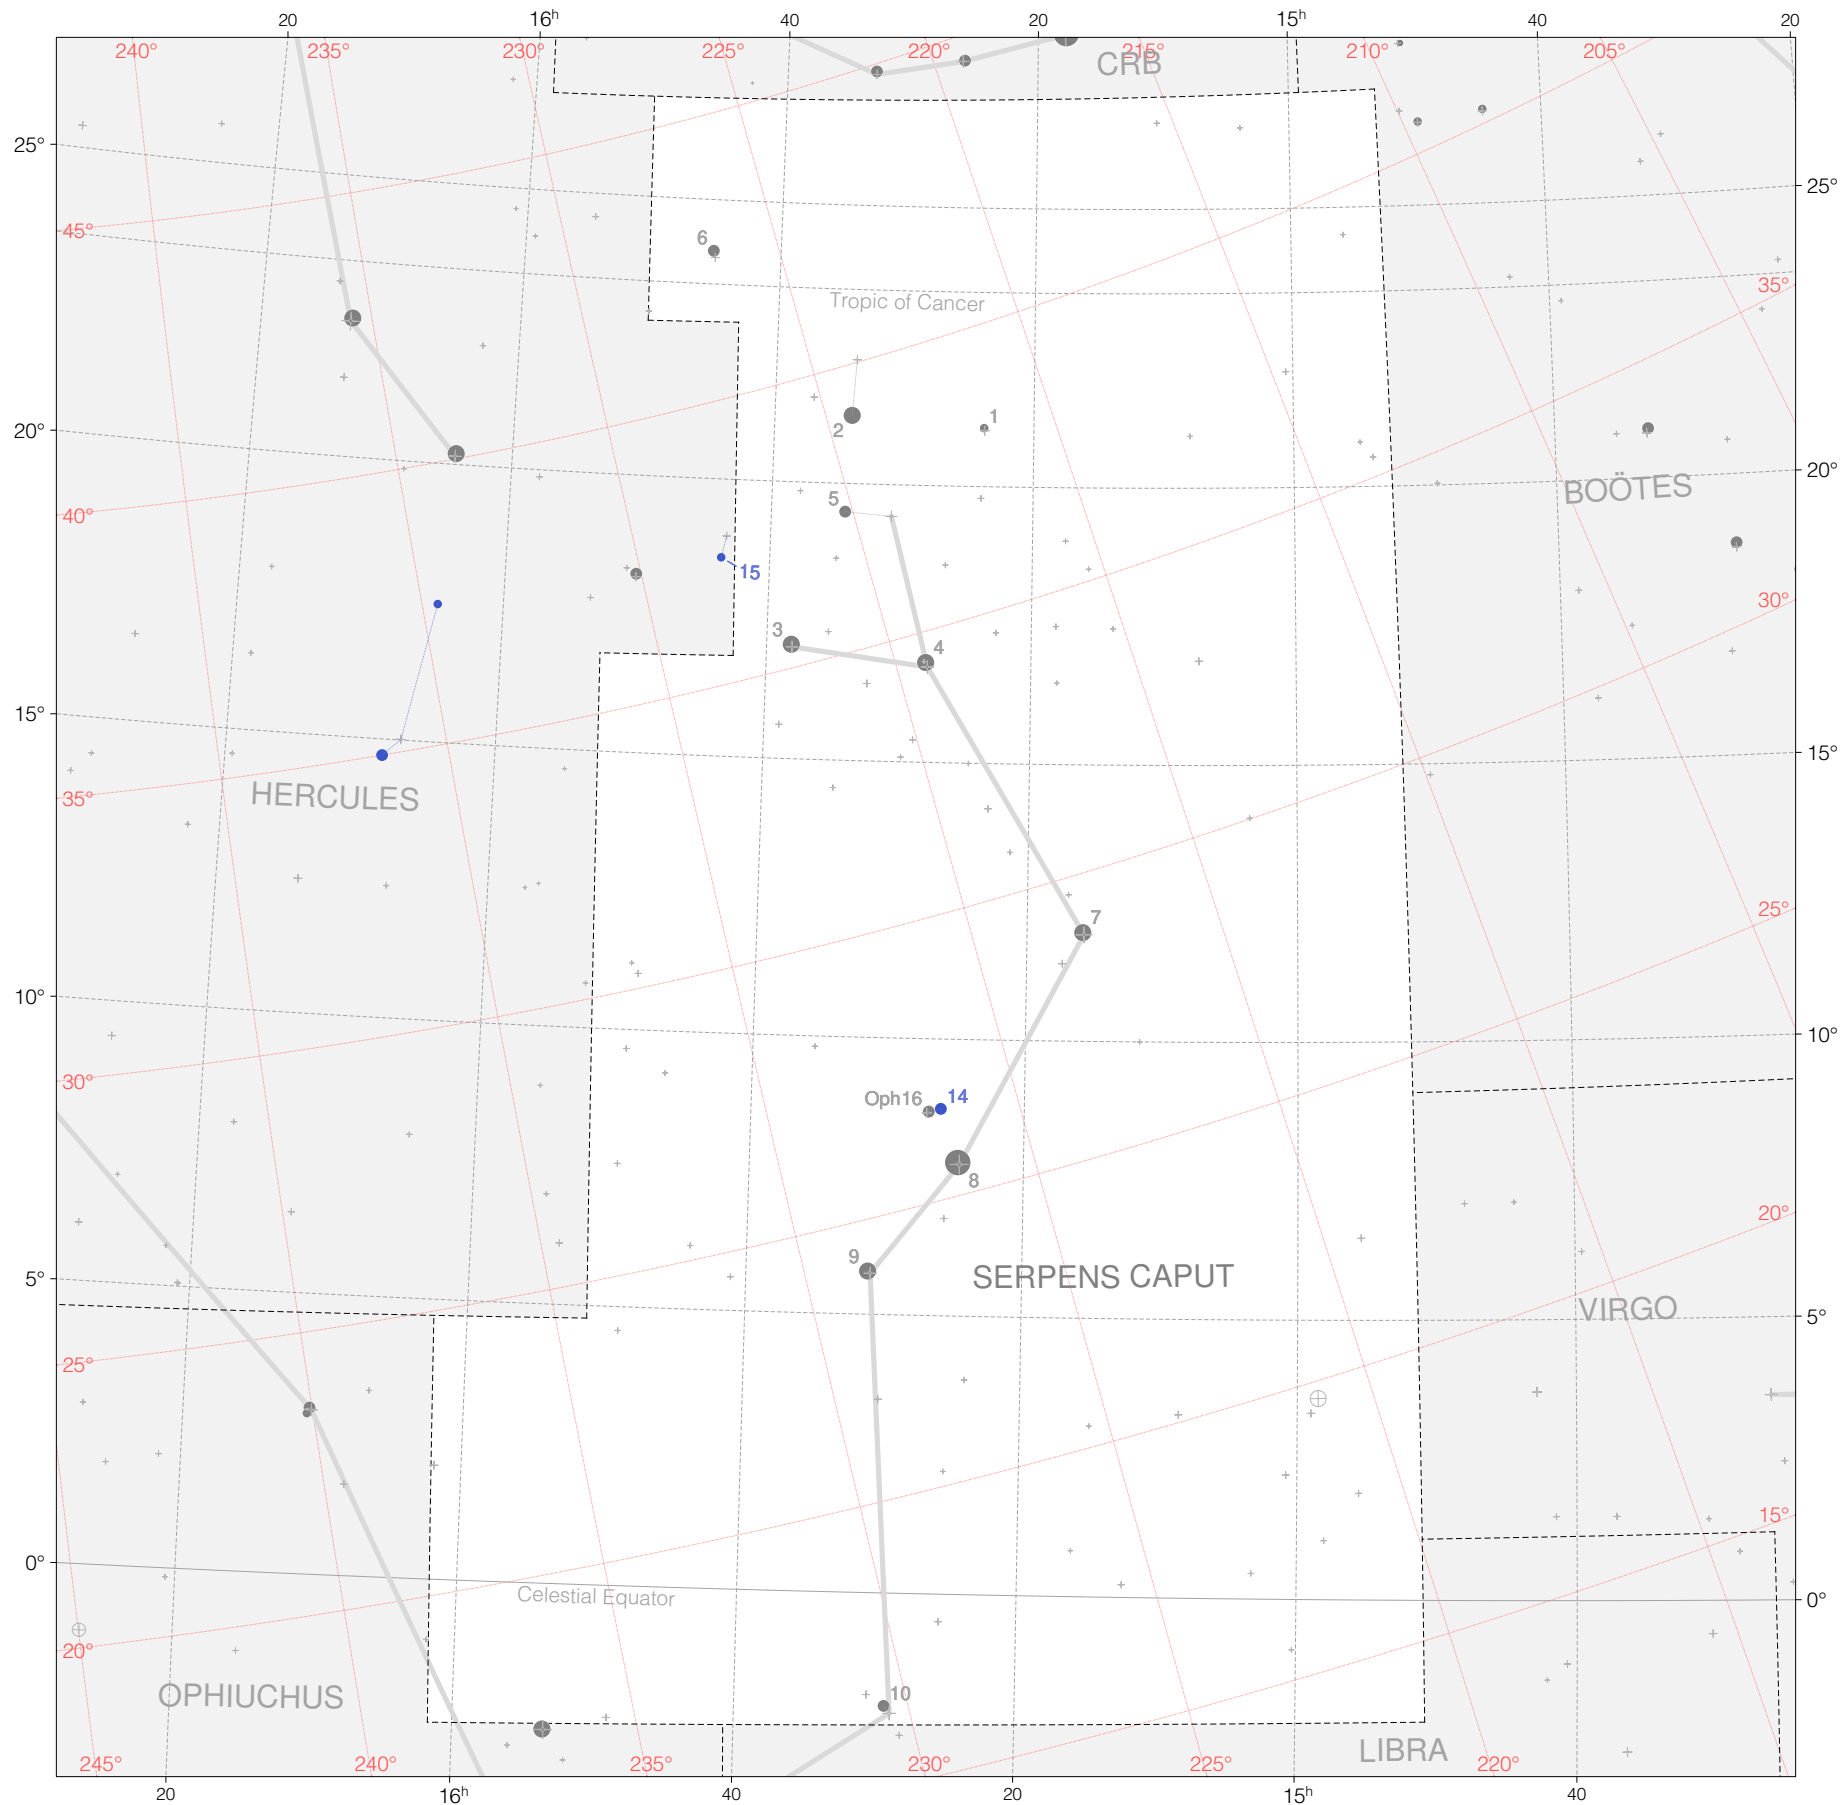

# Kepler Stars in Serpens Caput

Magnitudes:  1 2 3 4 5 6

Versions:     
k 2 3

Scale at center:  0° 2° 4°