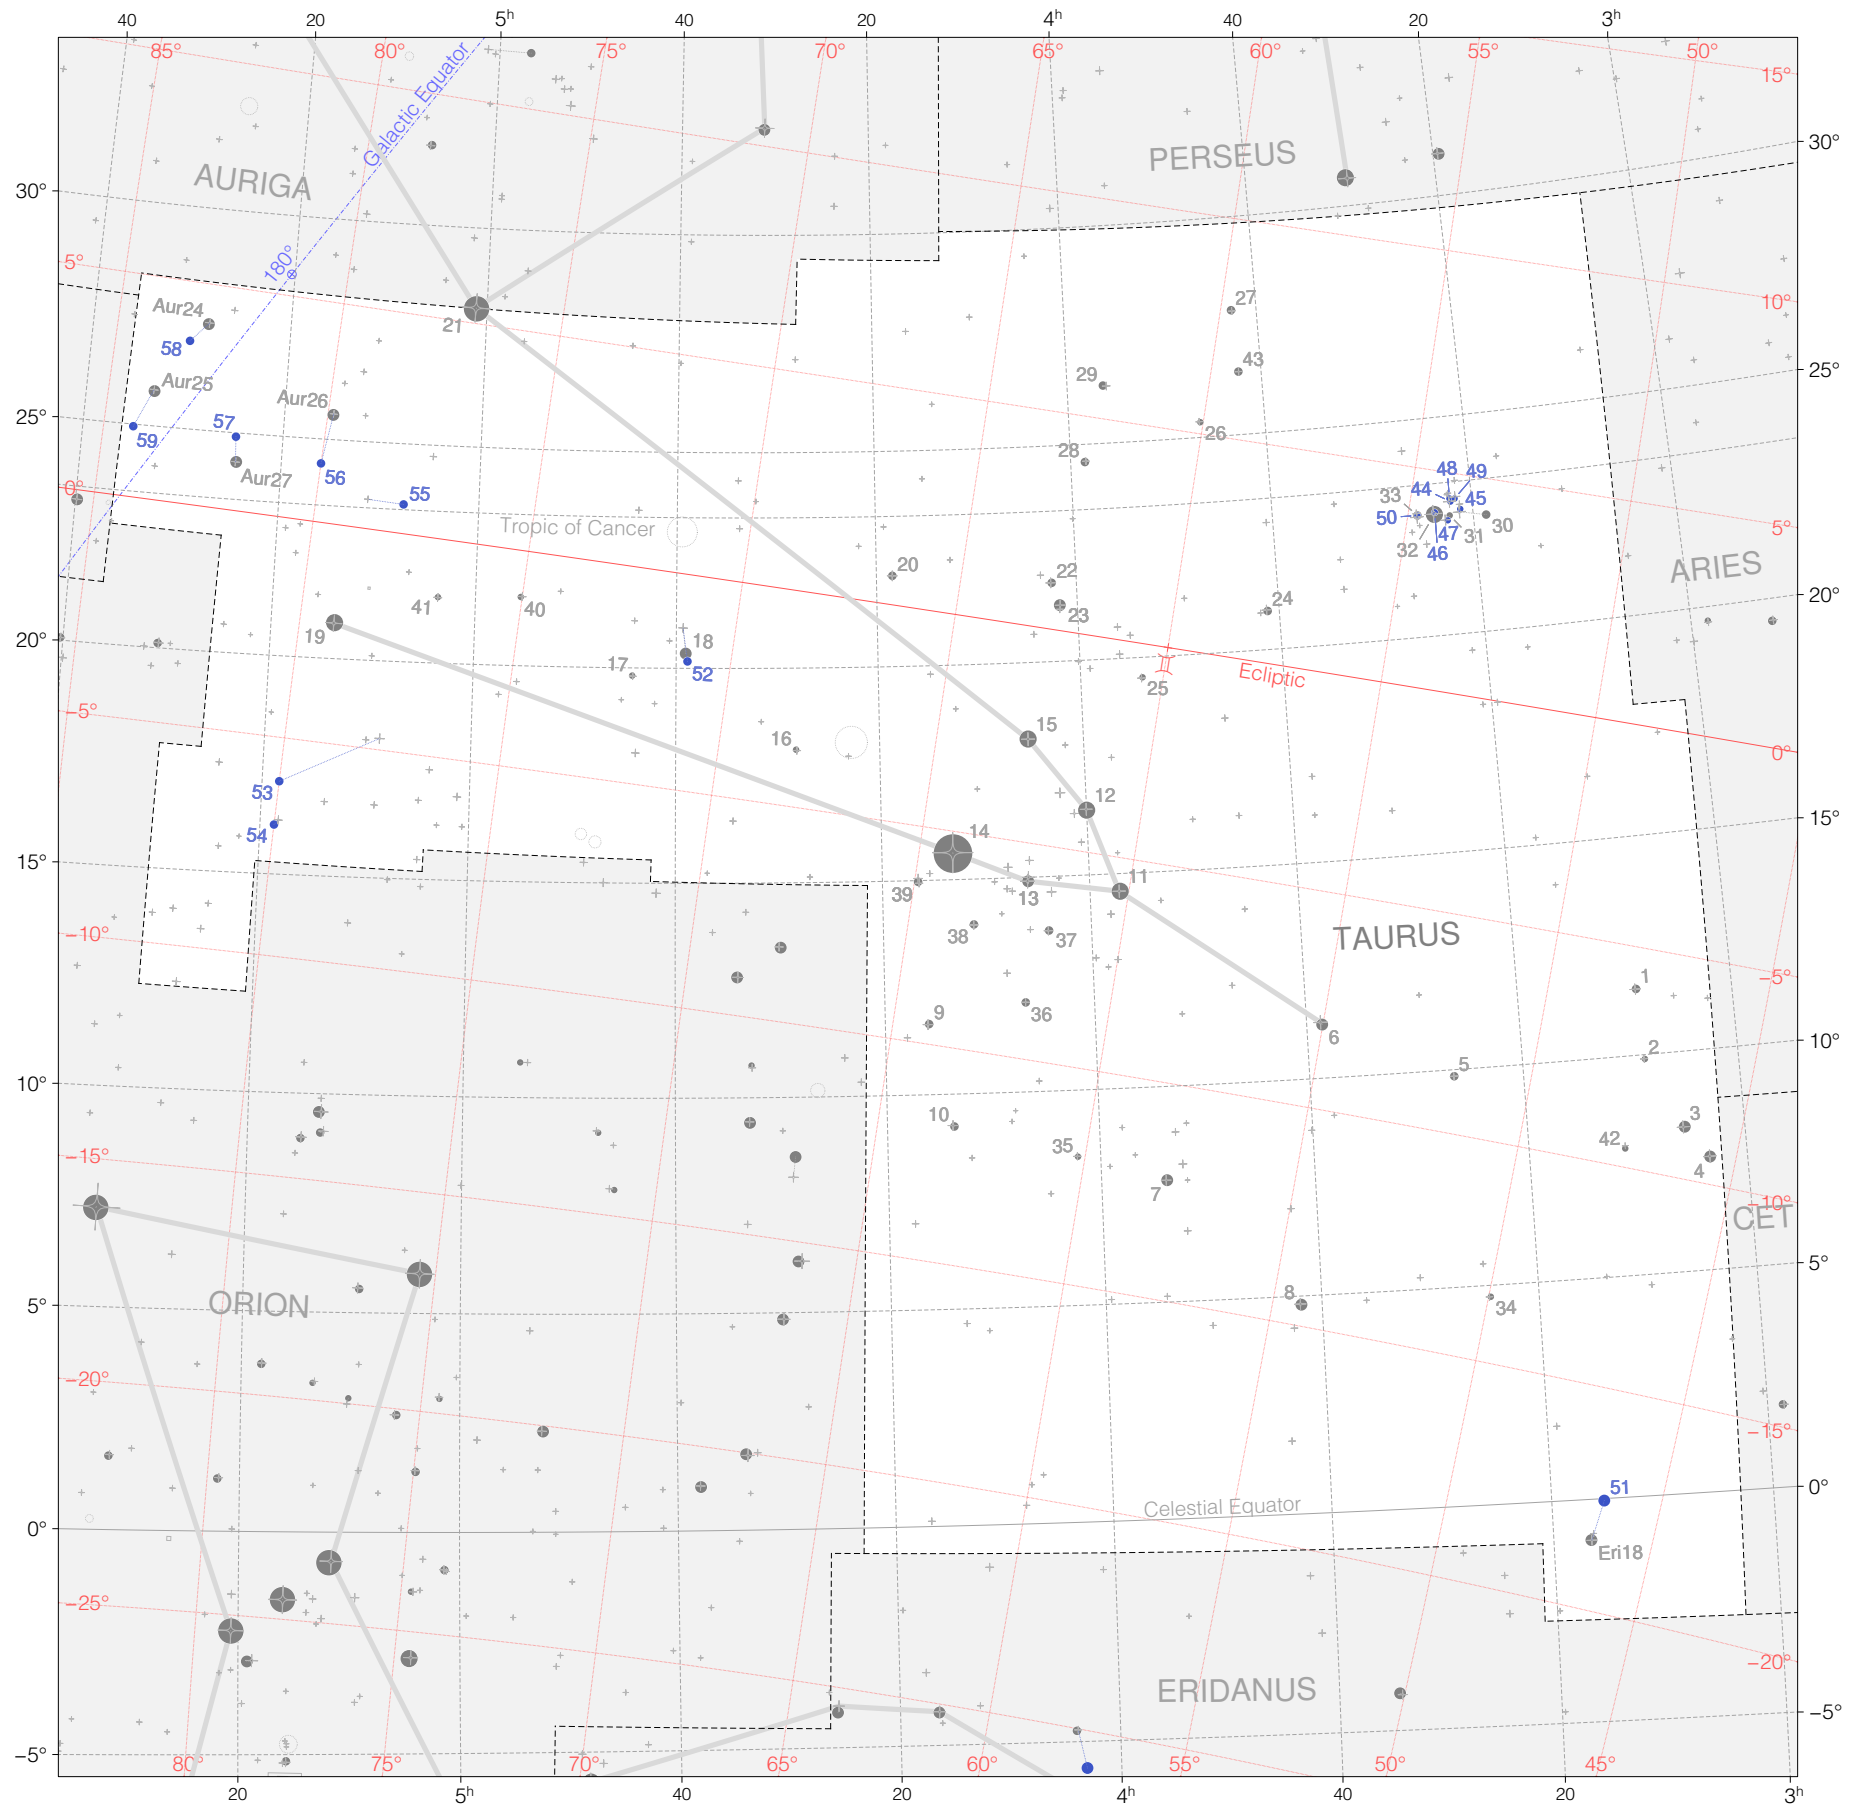

Kepler Stars in Taurus

Magnitudes: 1 2 3 4 5 6

Versions: k 2 3

Scale at center: 0° 2° 4°