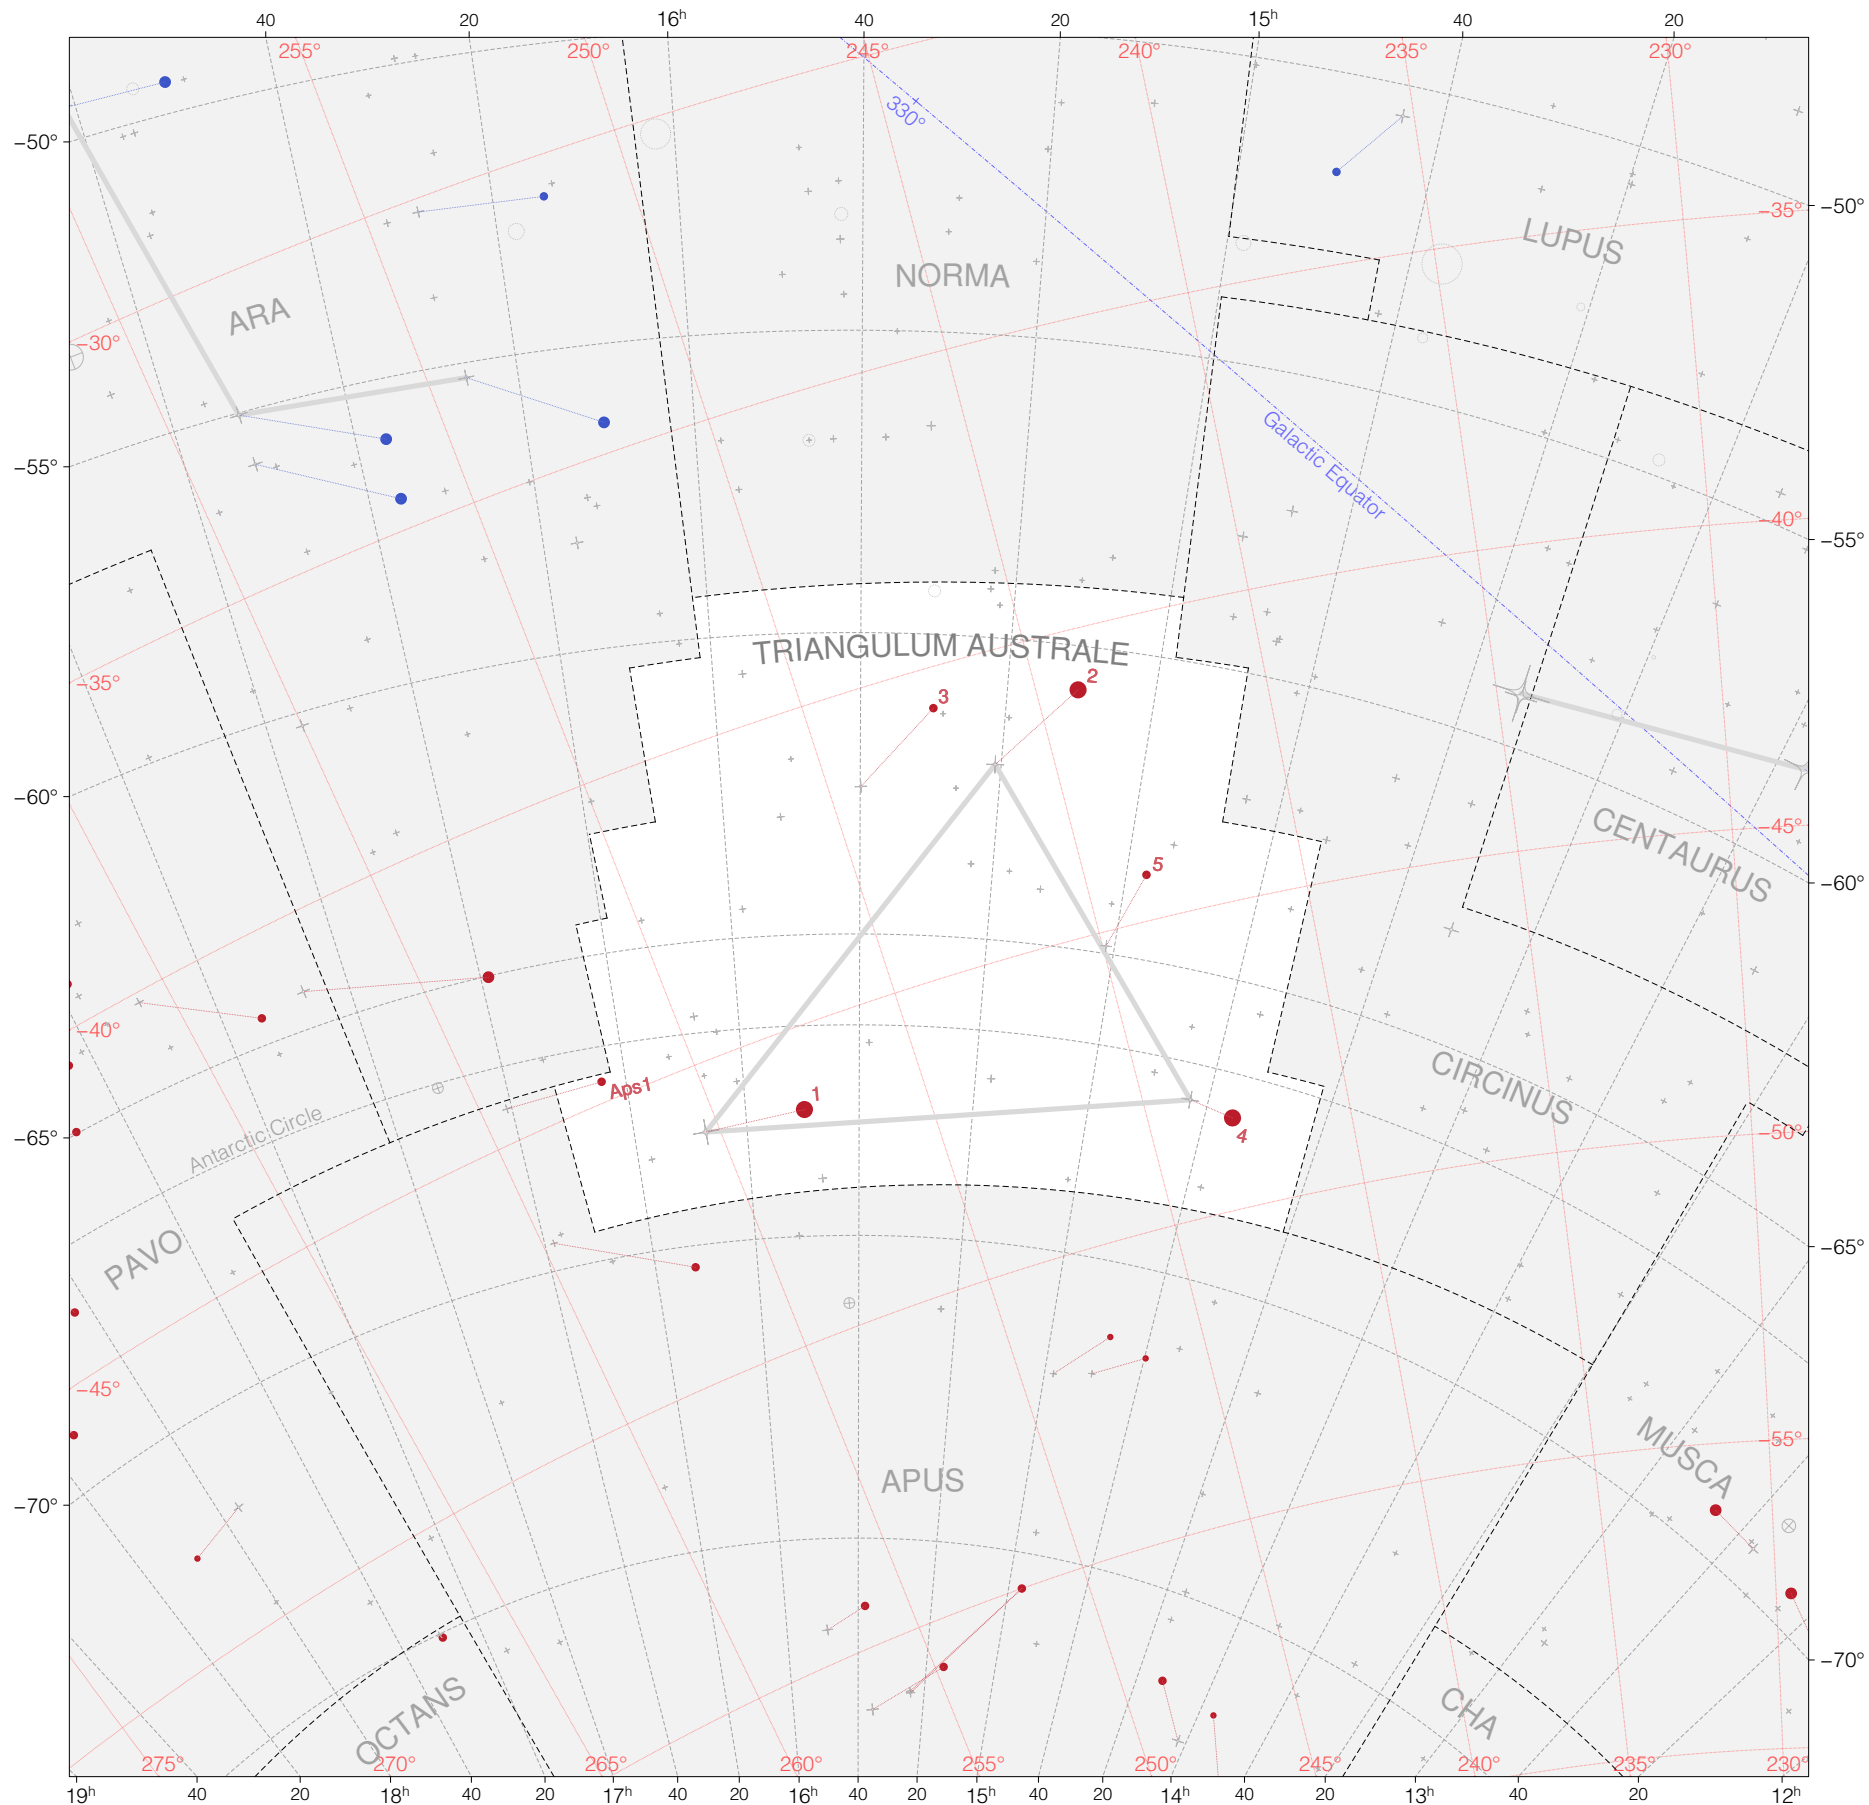

Kepler Stars in Triangulum Australe

Magnitudes: 1 2 3 4 5 6

Versions: k 2 3

Scale at center: 0° 2° 4°