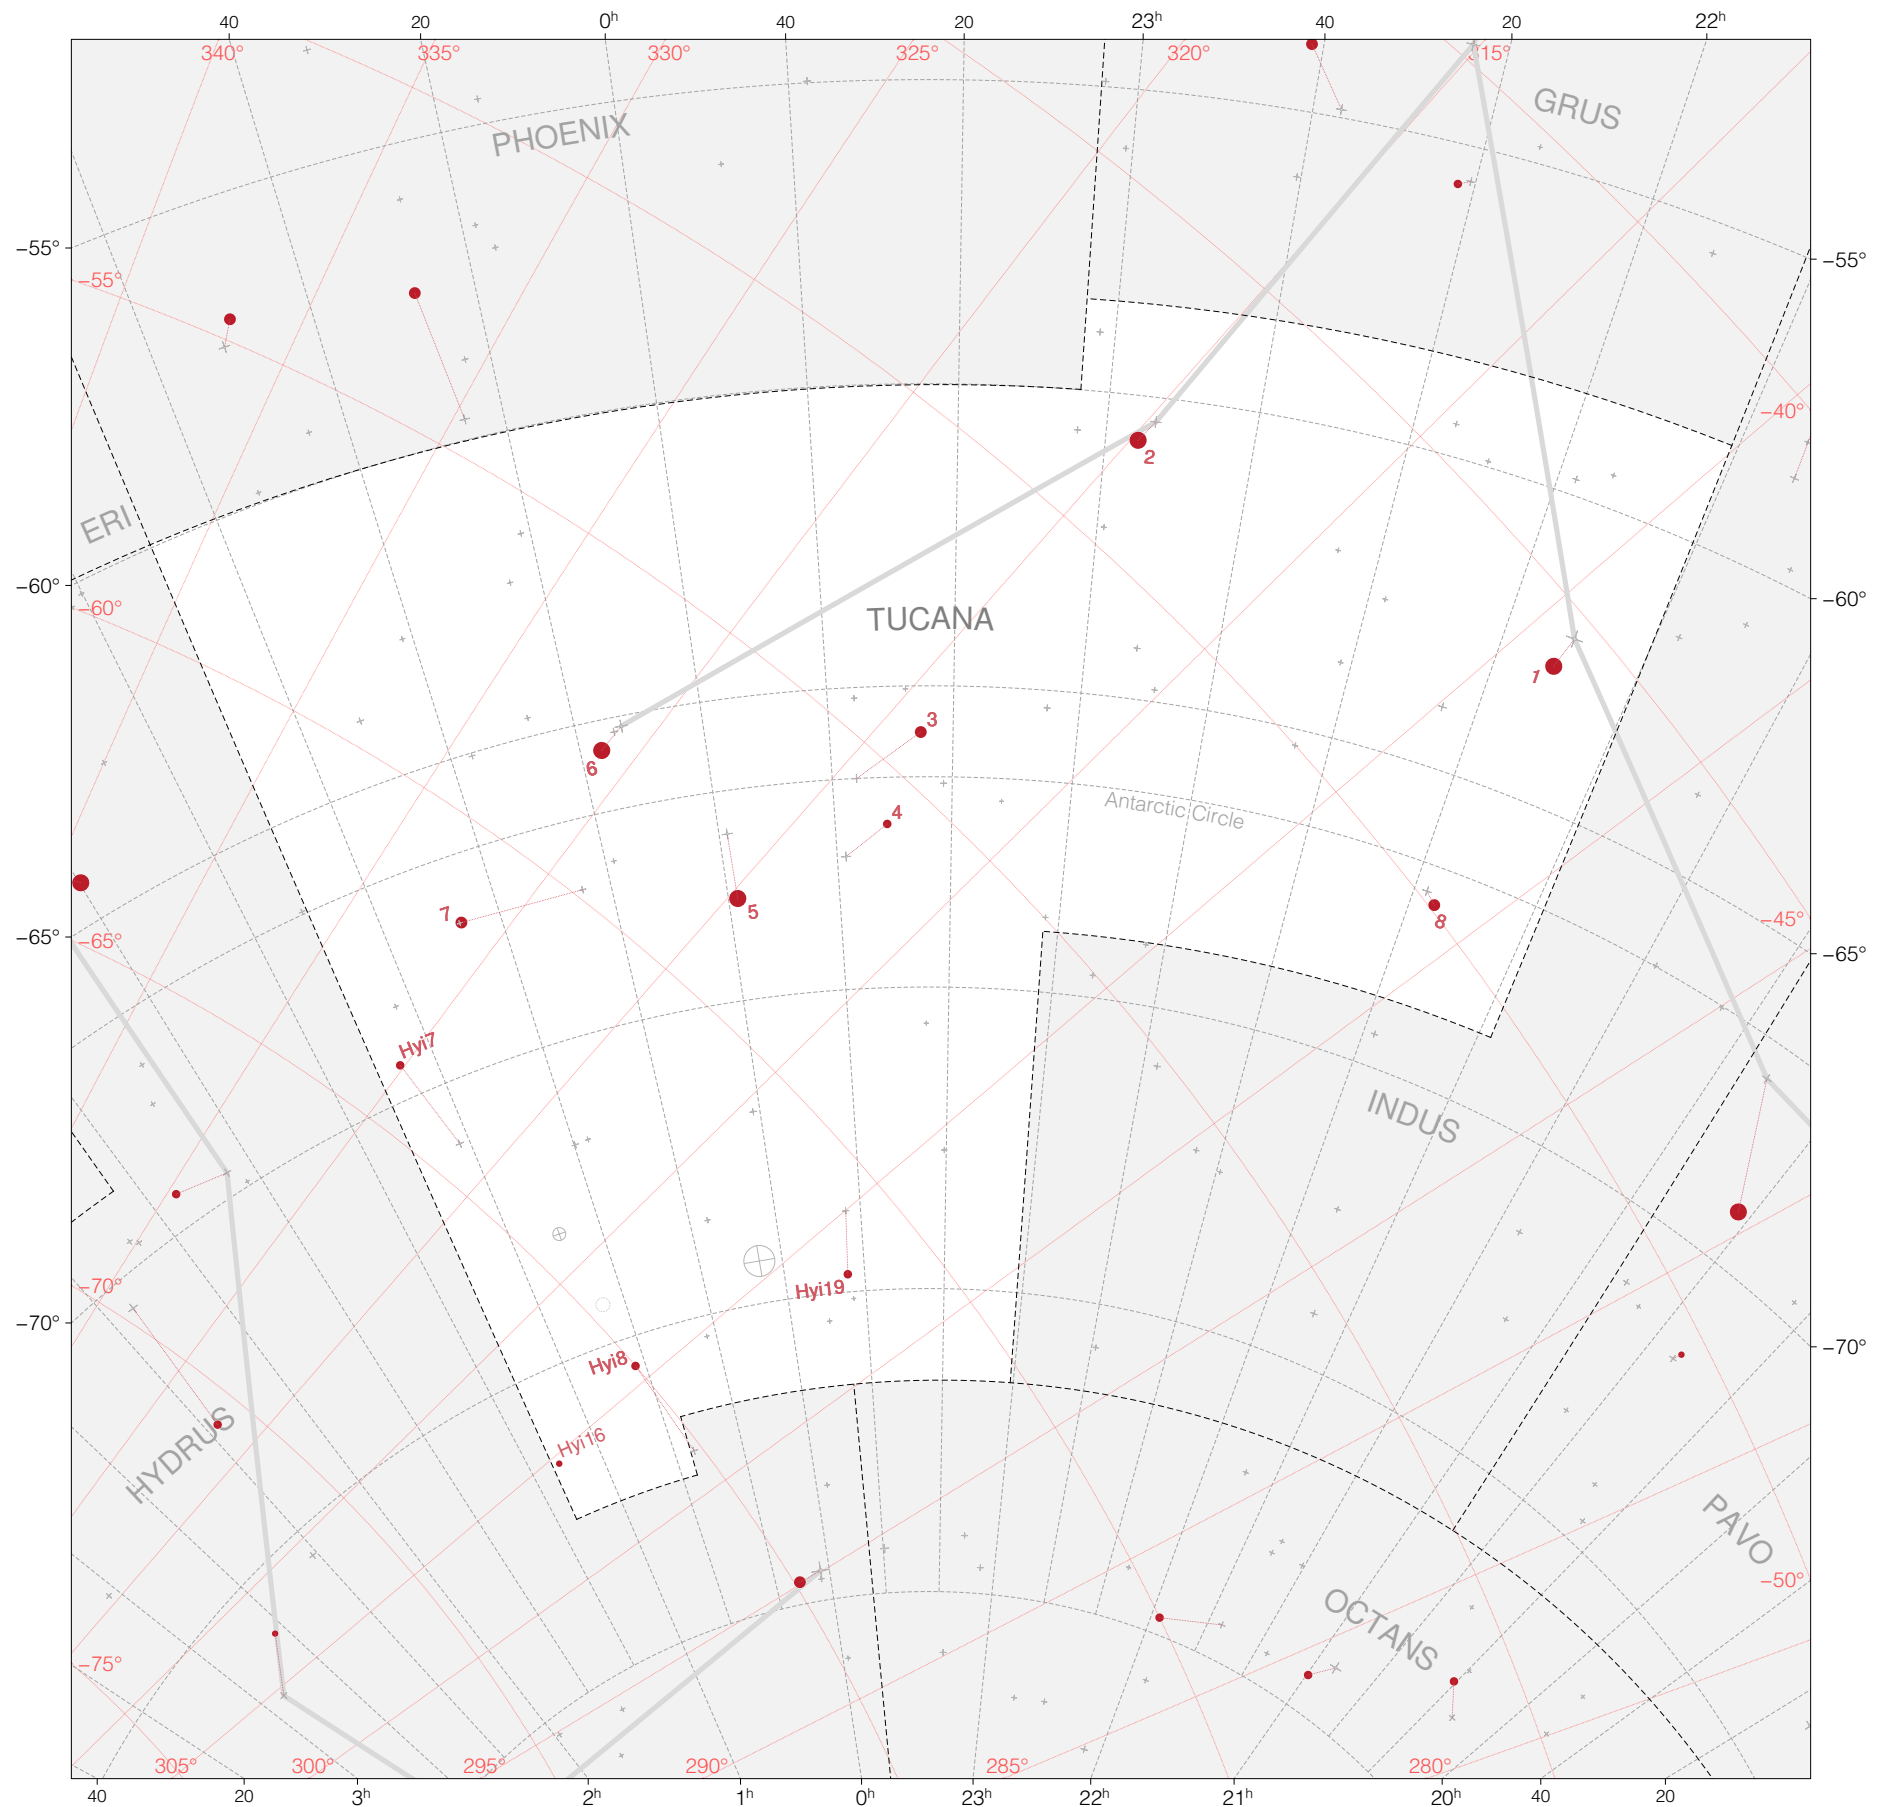

# Kepler Stars in Tucana

Magnitudes: 1 2 3 4 5 6

Versions: k 2 3

Scale at center: 0° 2° 4°