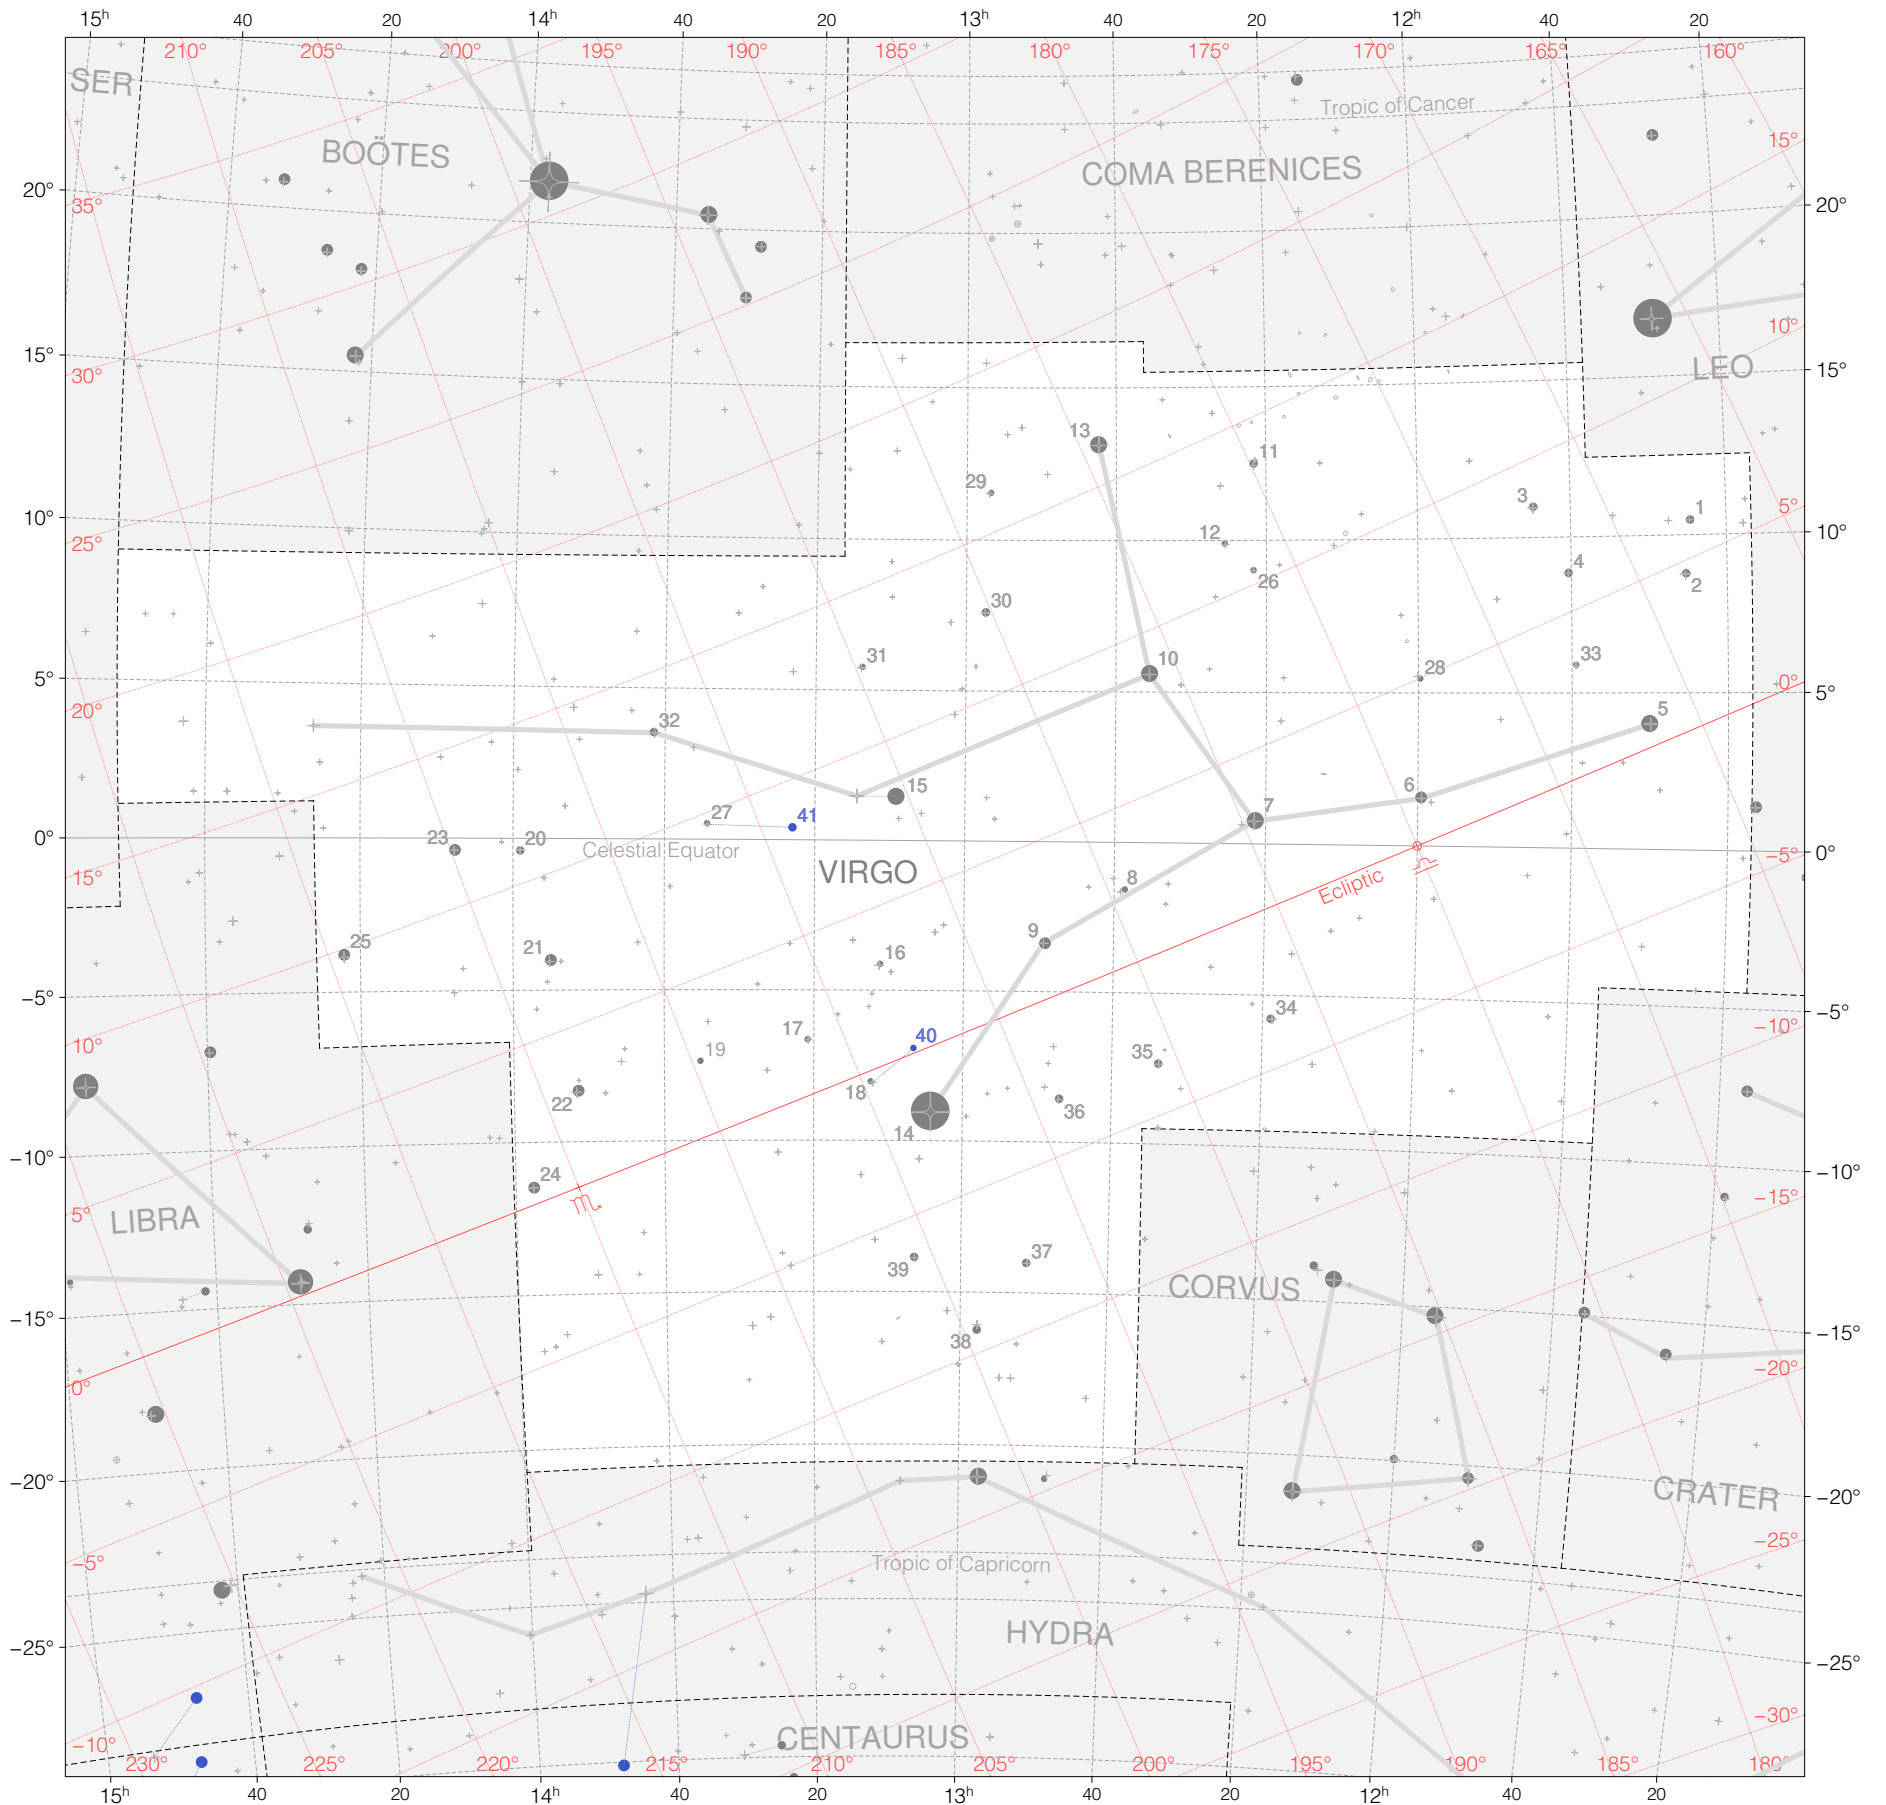

Kepler Stars in Virgo

Magnitudes: 1 2 3 4 5 6

Versions: k 2 3

Scale at center: 0° 2° 4°