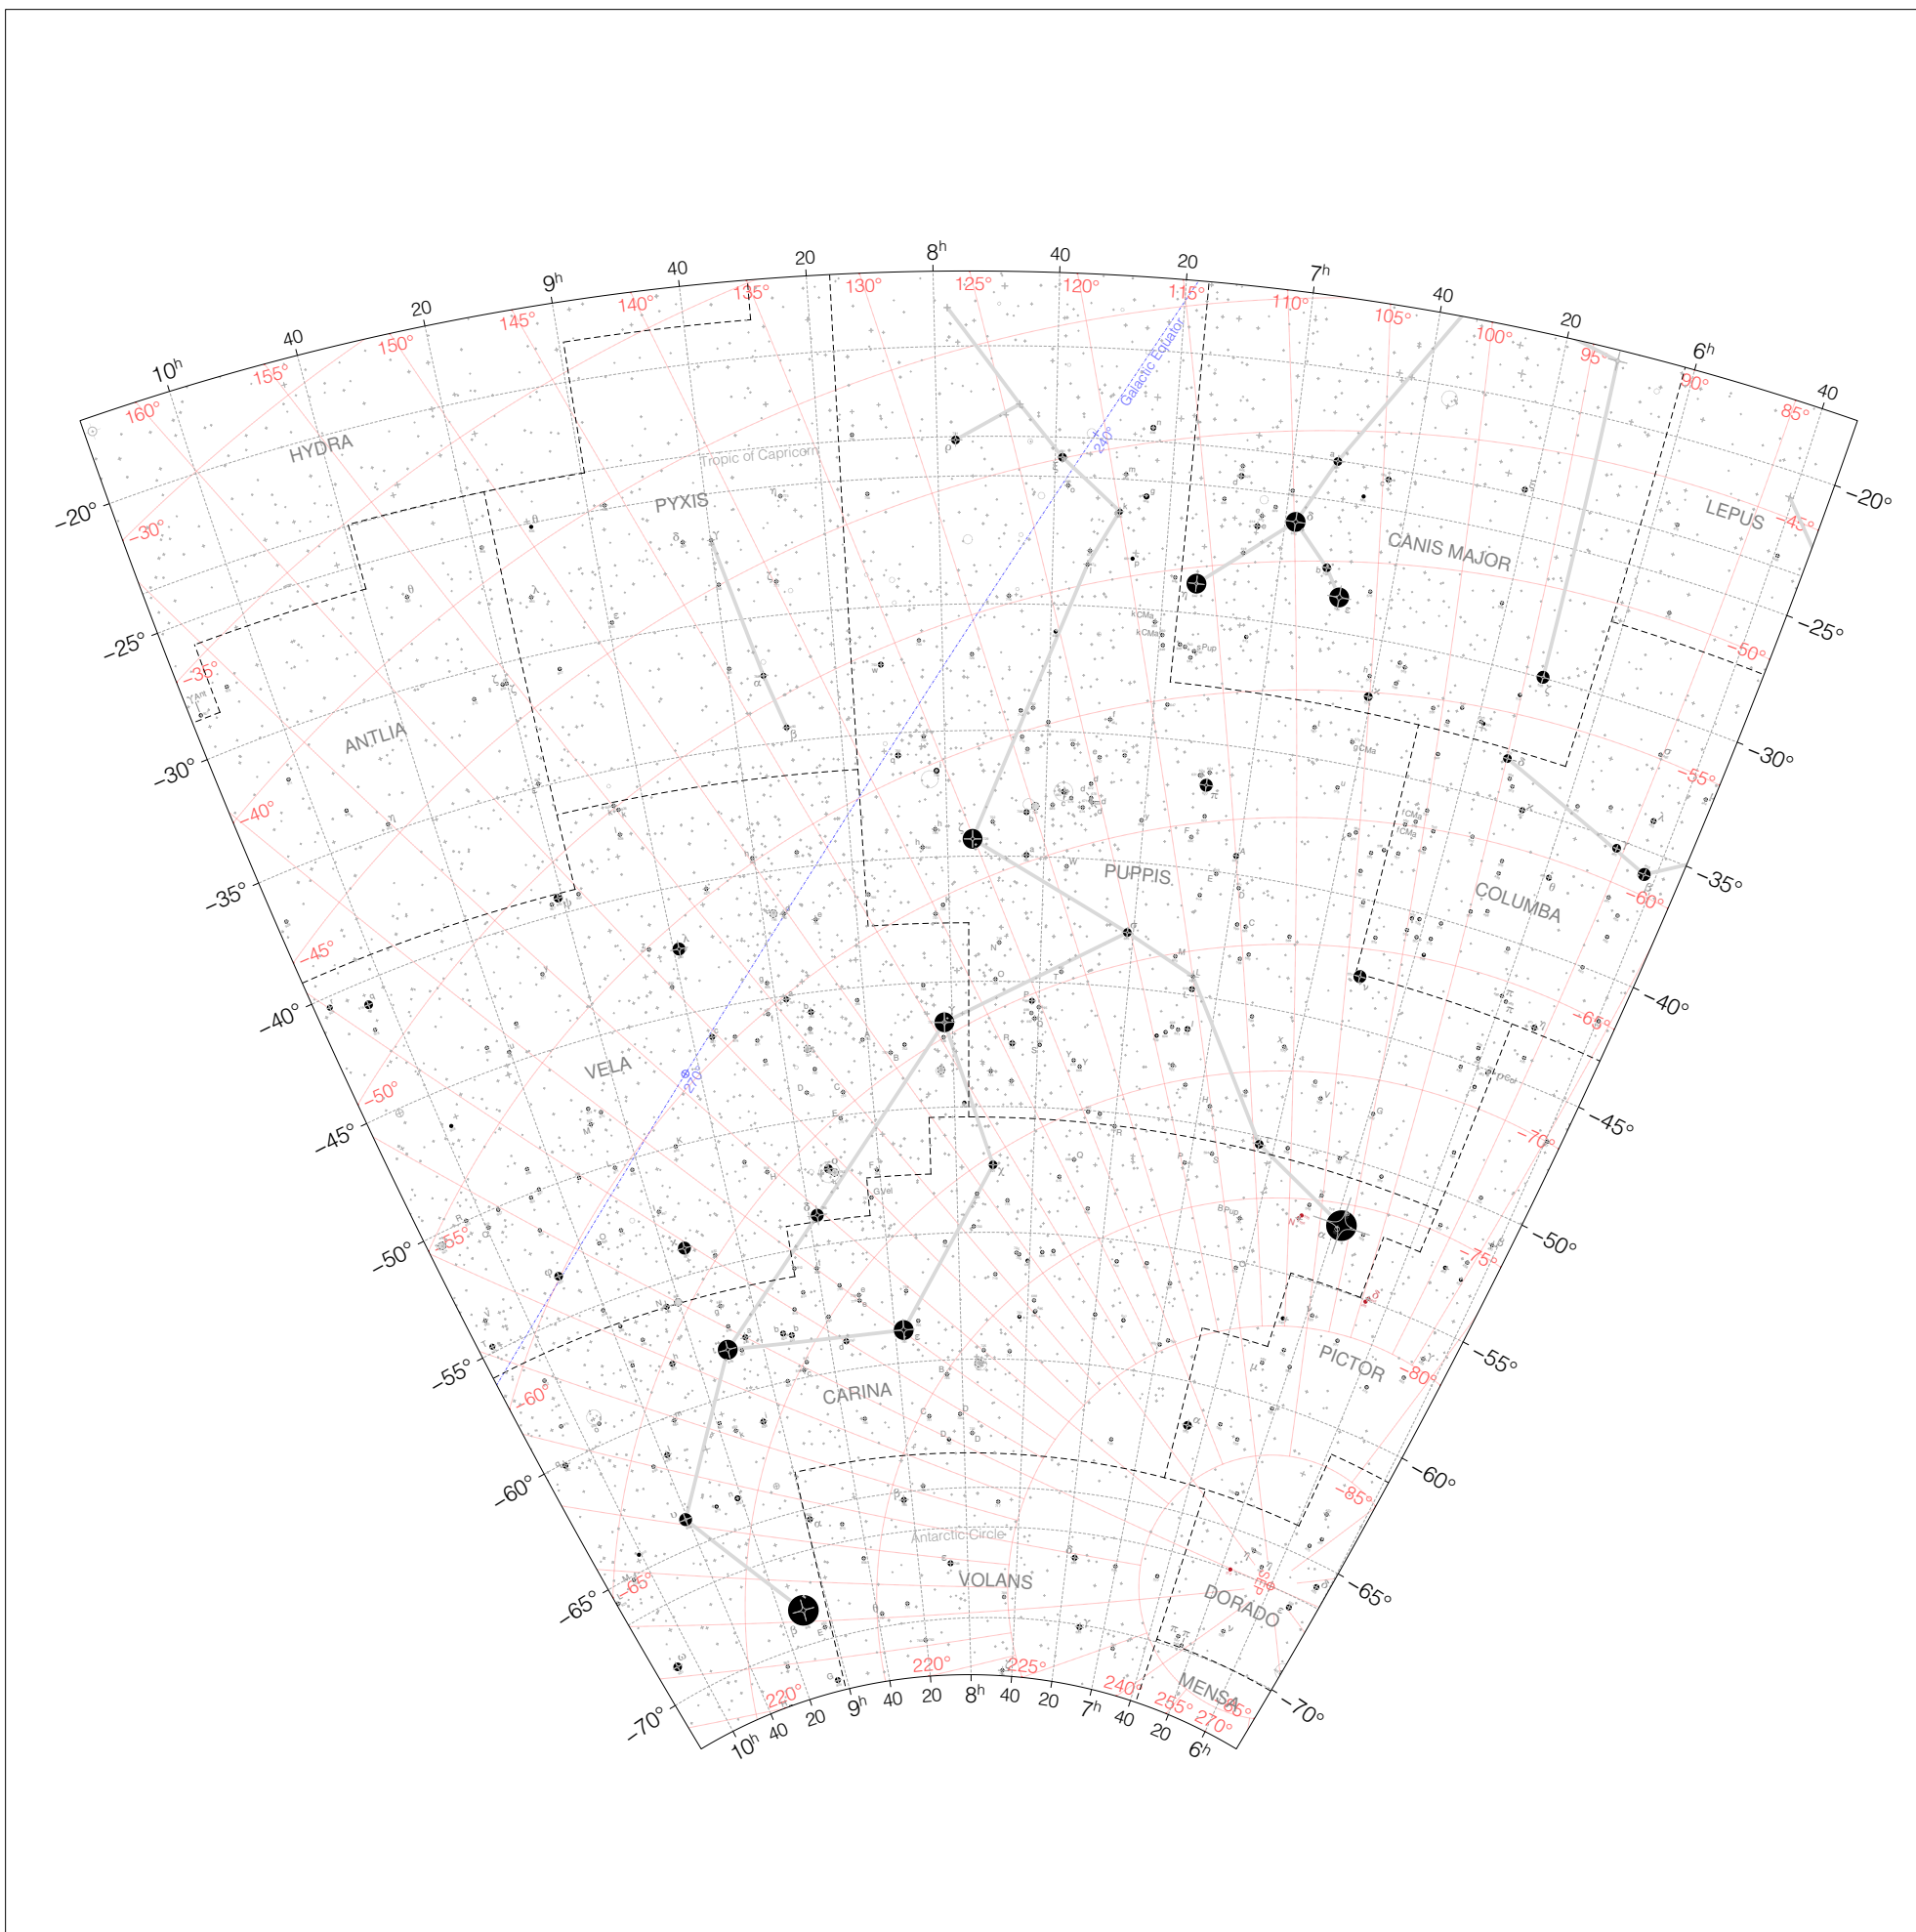

Lacaille Stars from 6h to 10h and -70° to -20°

Magnitudes: ●●●●●●●
1 2 3 4 5 6 7

Legend: ● ✎ ✎
LAC HIP SAO

Coordinates: 1750-01-01 (Gregorian)