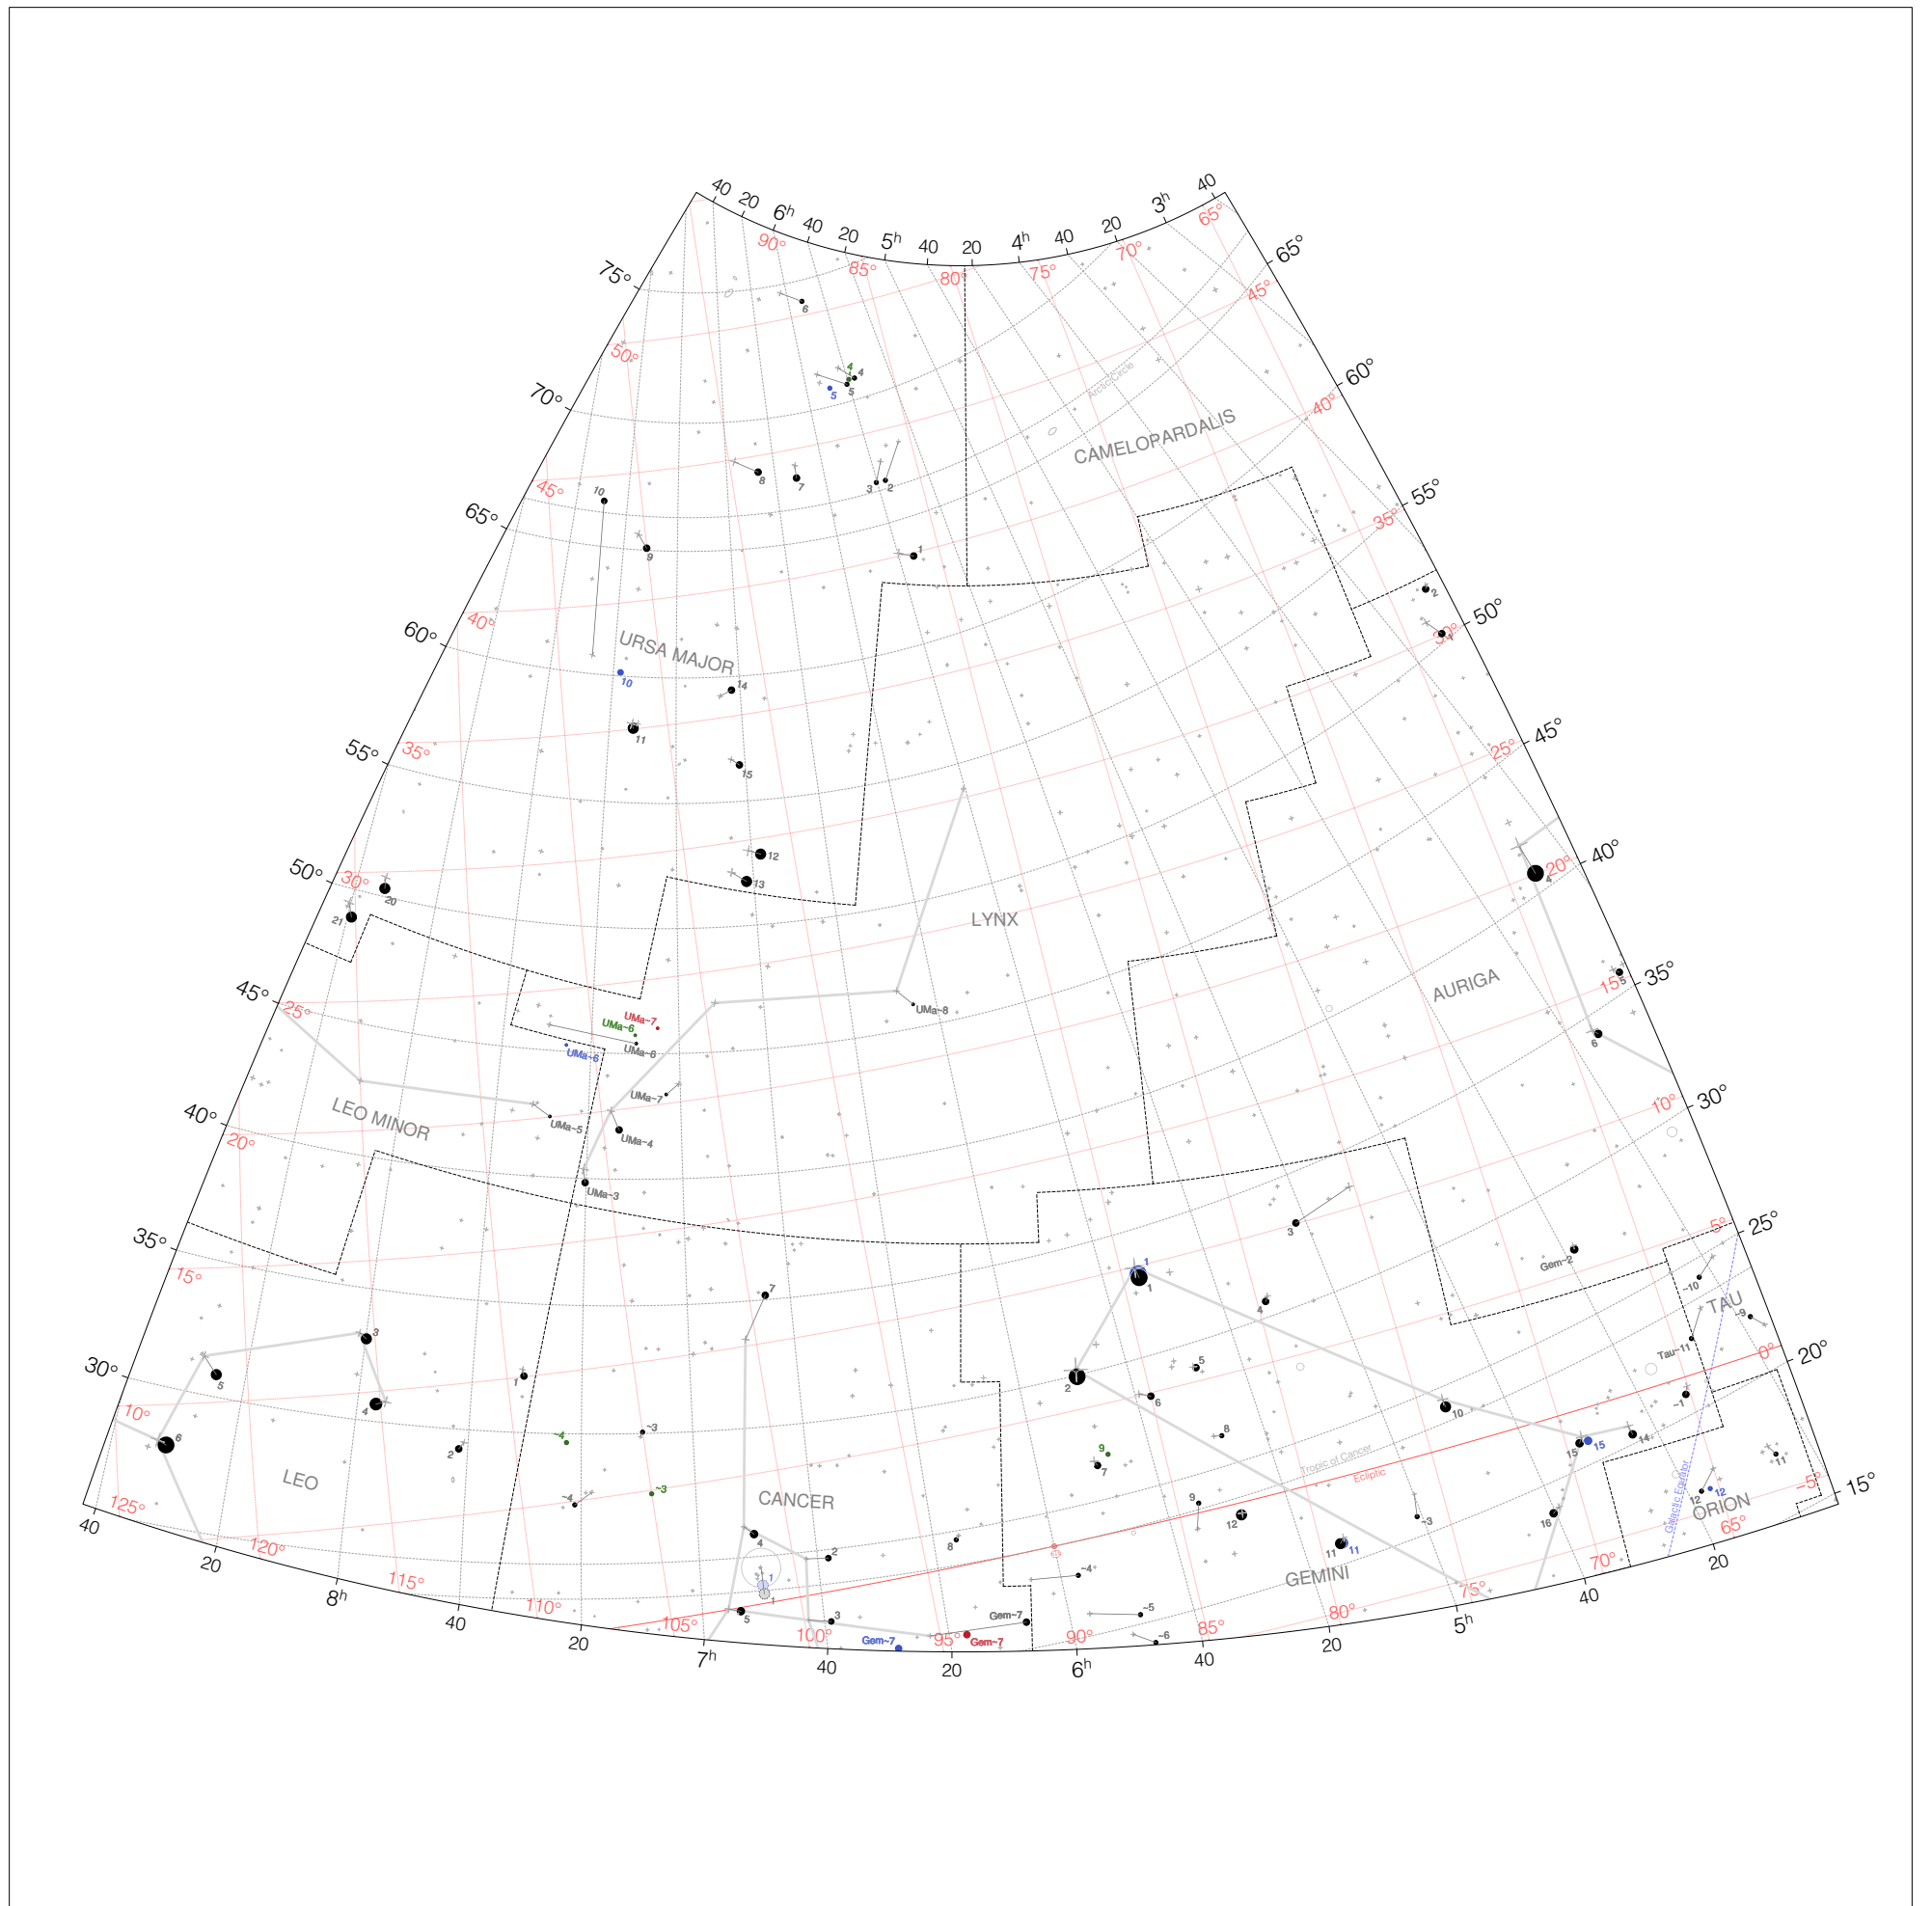

Ptolemy Stars from 6h to 10h and 20° to 70°

Magnitudes: ●●●●●
1 2 3 4 5 6

Legend: ● ● ● ●
t p m b

Coordinates: JD 1,771,298 (137 CE)