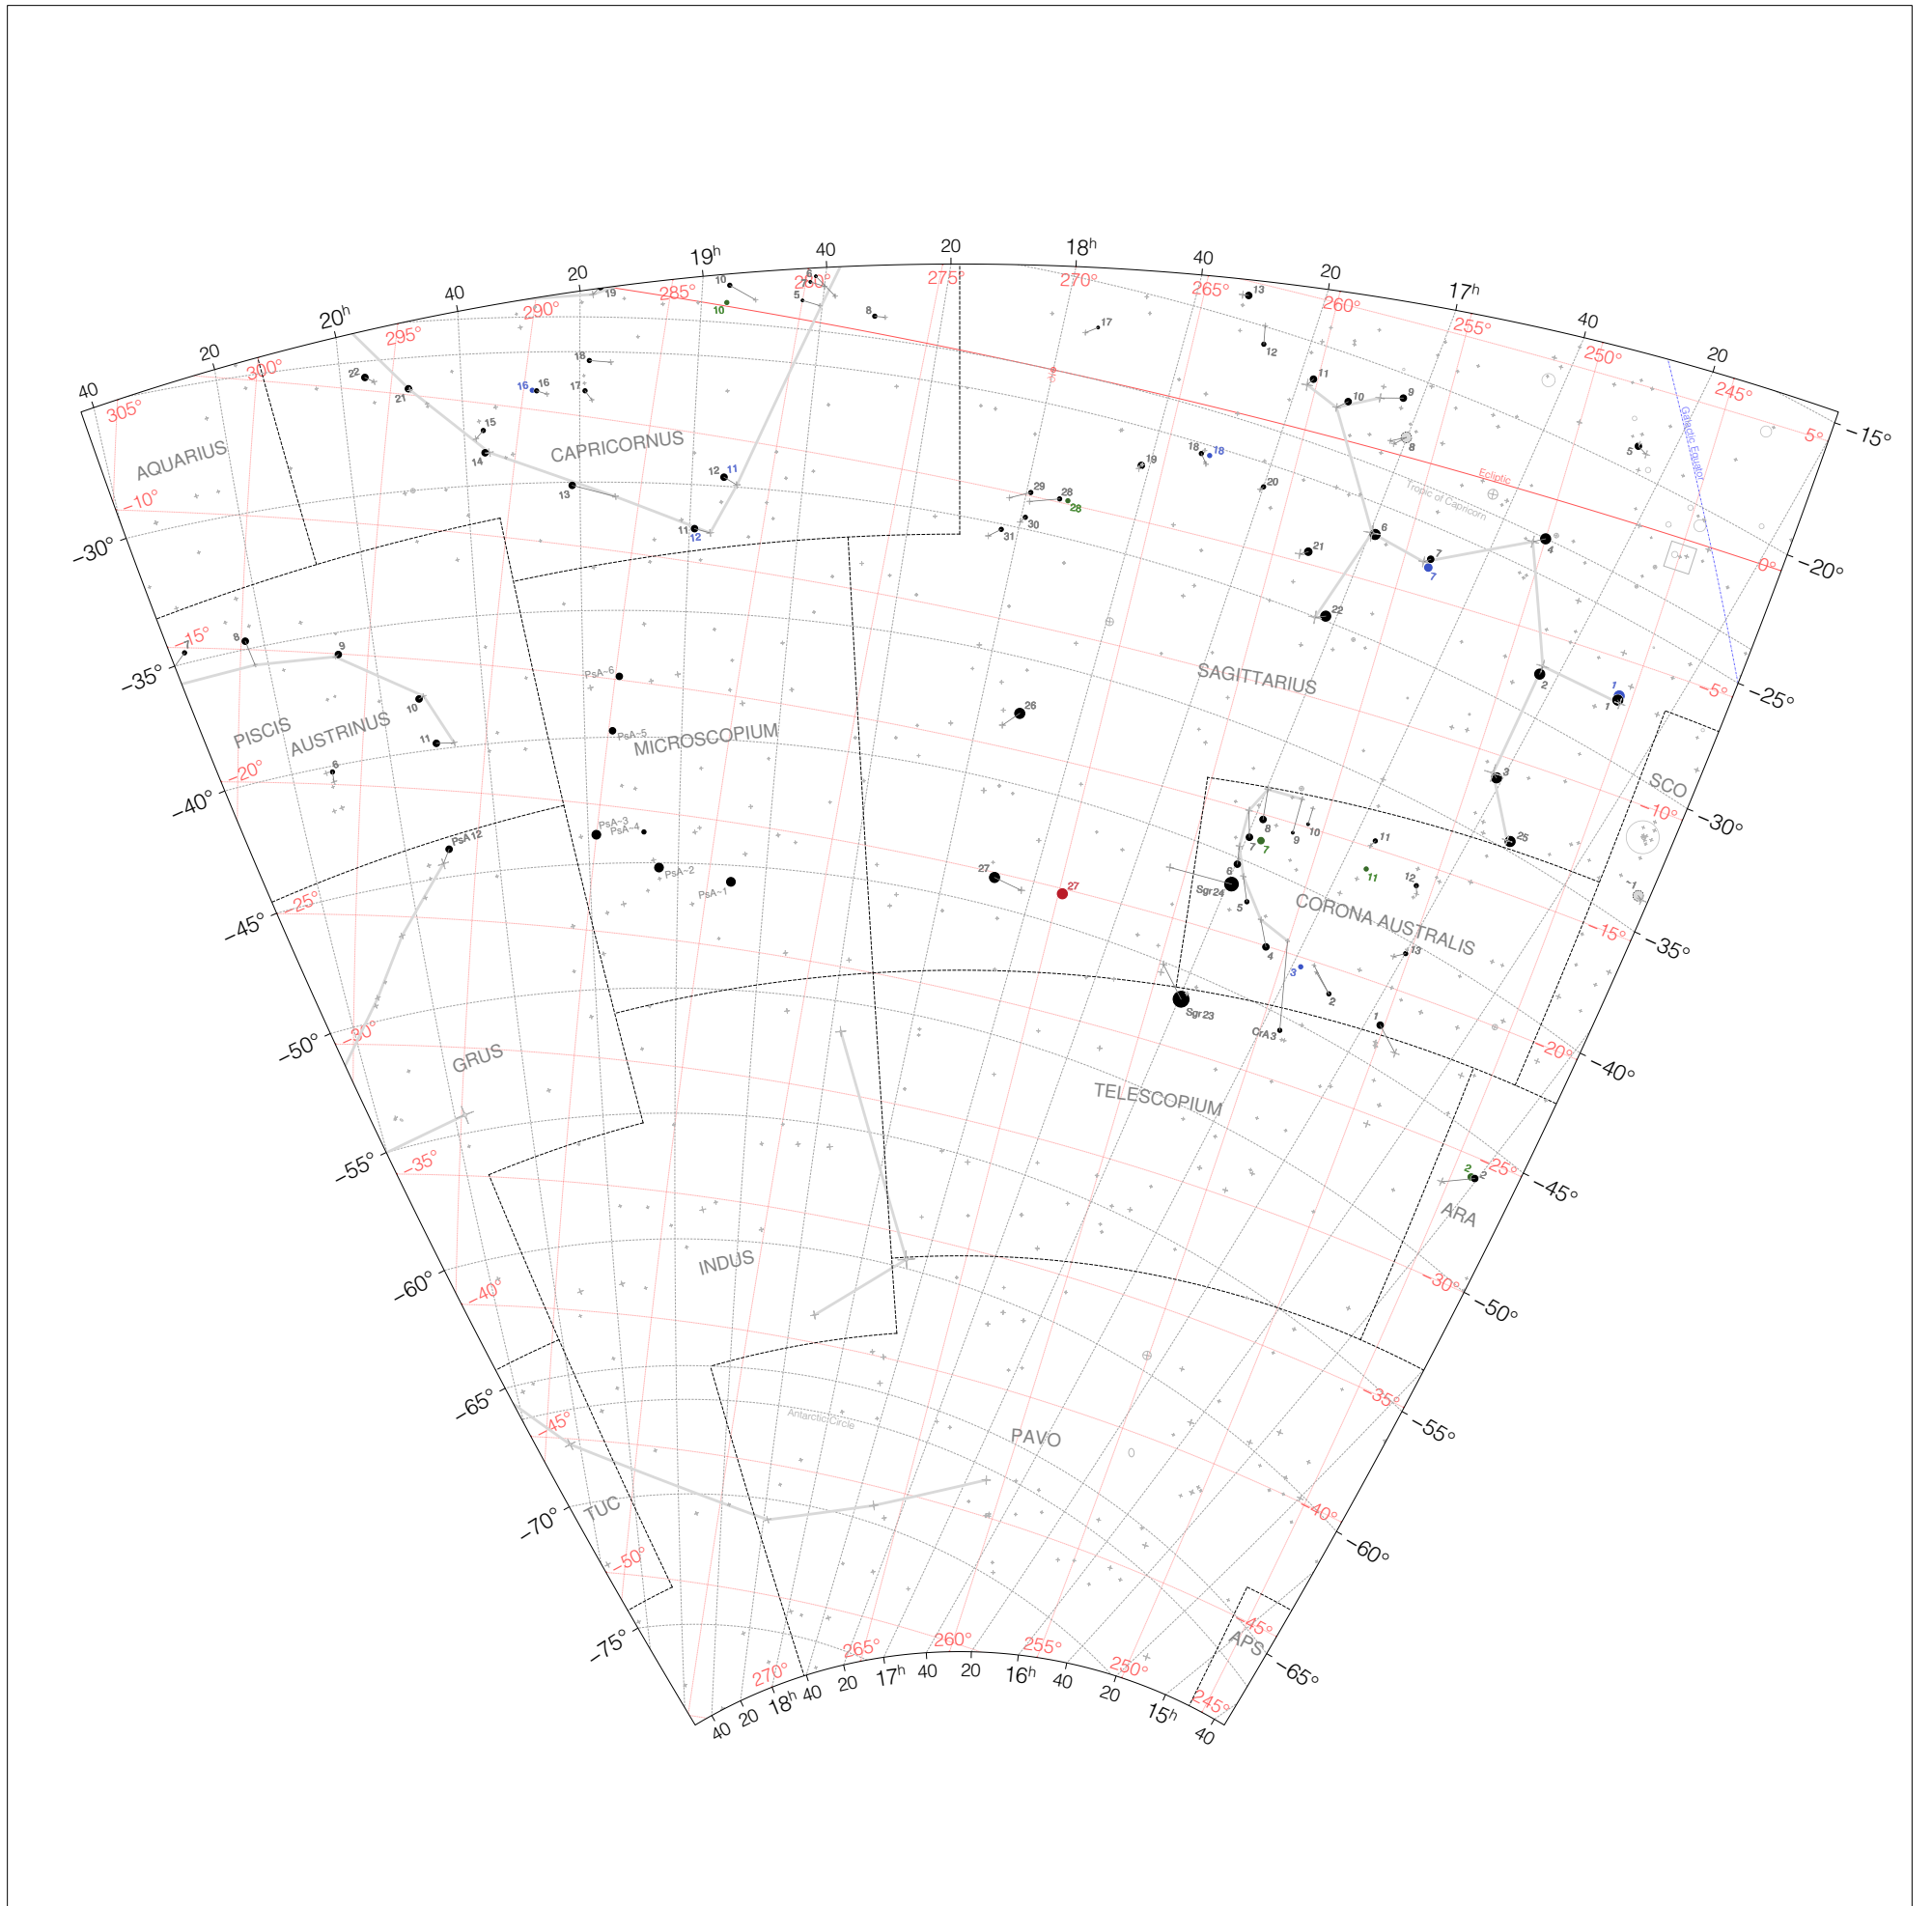

Ptolemy Stars from 18h to 22h and -70° to -20°

Magnitudes: ●●●●●
1 2 3 4 5 6

Legend: ● ● ● ●
t p m b

Coordinates: JD 1,771,298 (137 CE)