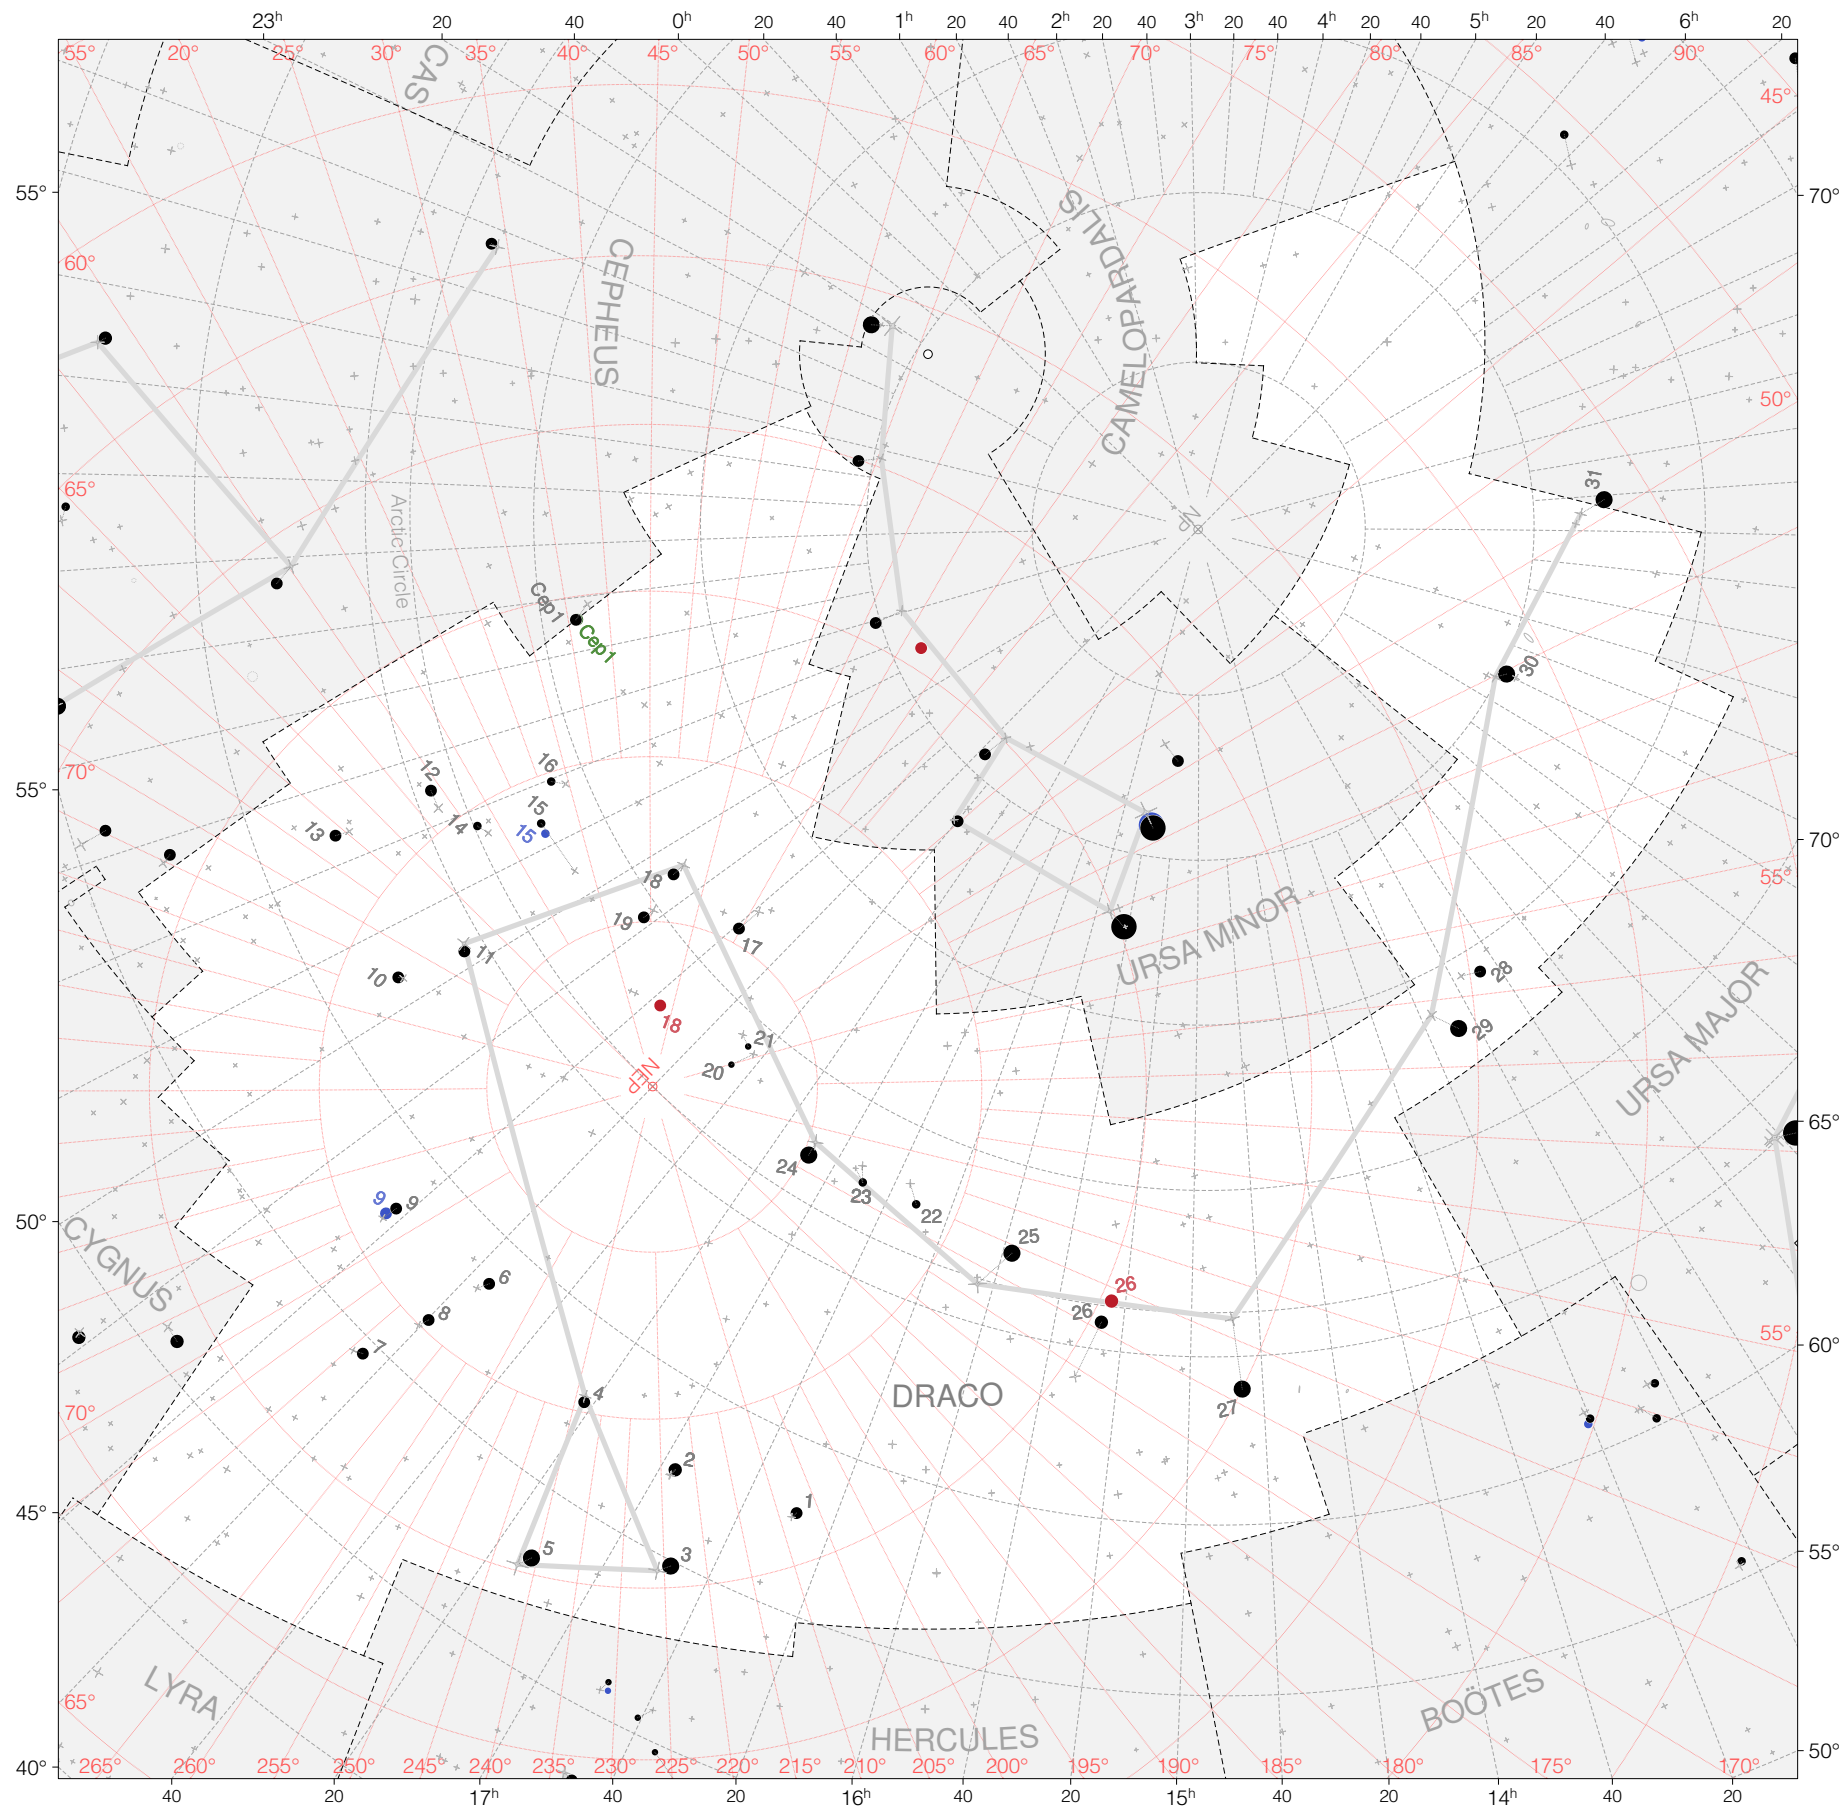

Ptolemy Stars in Draco

Magnitudes: 1 2 3 4 5 6

Versions: t p m b

Scale at center: 0° 2° 4°