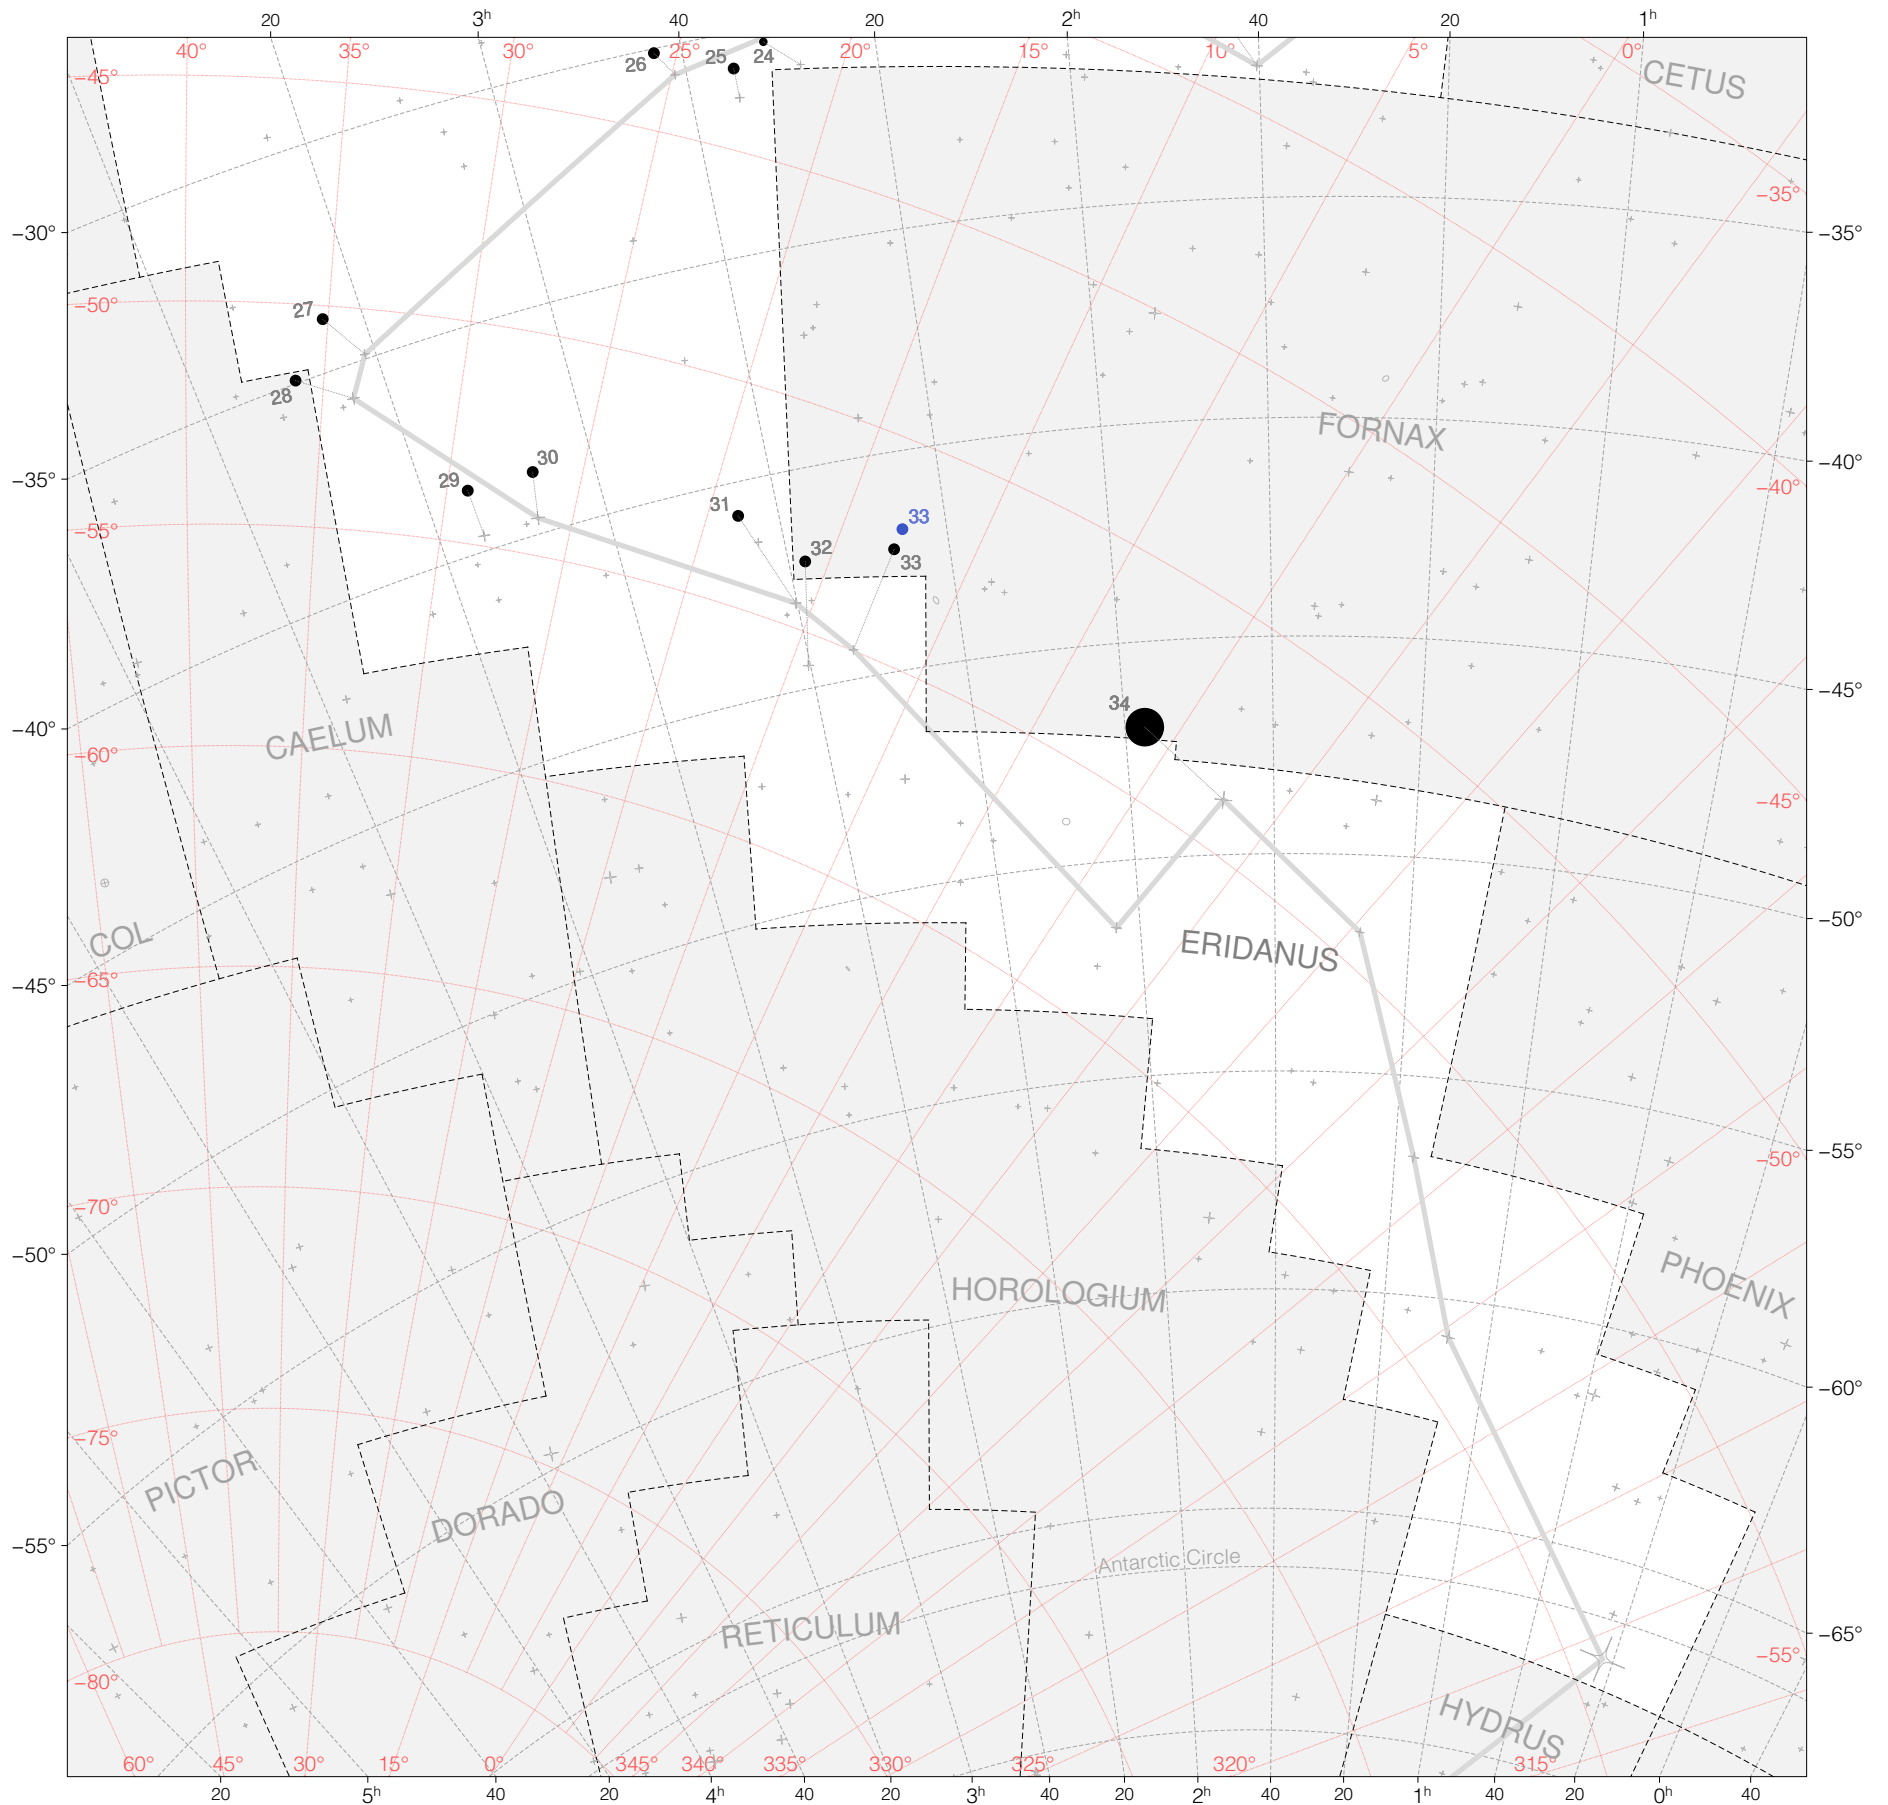

Ptolemy Stars in Eridanus (south)

Magnitudes: 1 2 3 4 5 6

Versions: t p m b

Scale at center: 0° 2° 4°