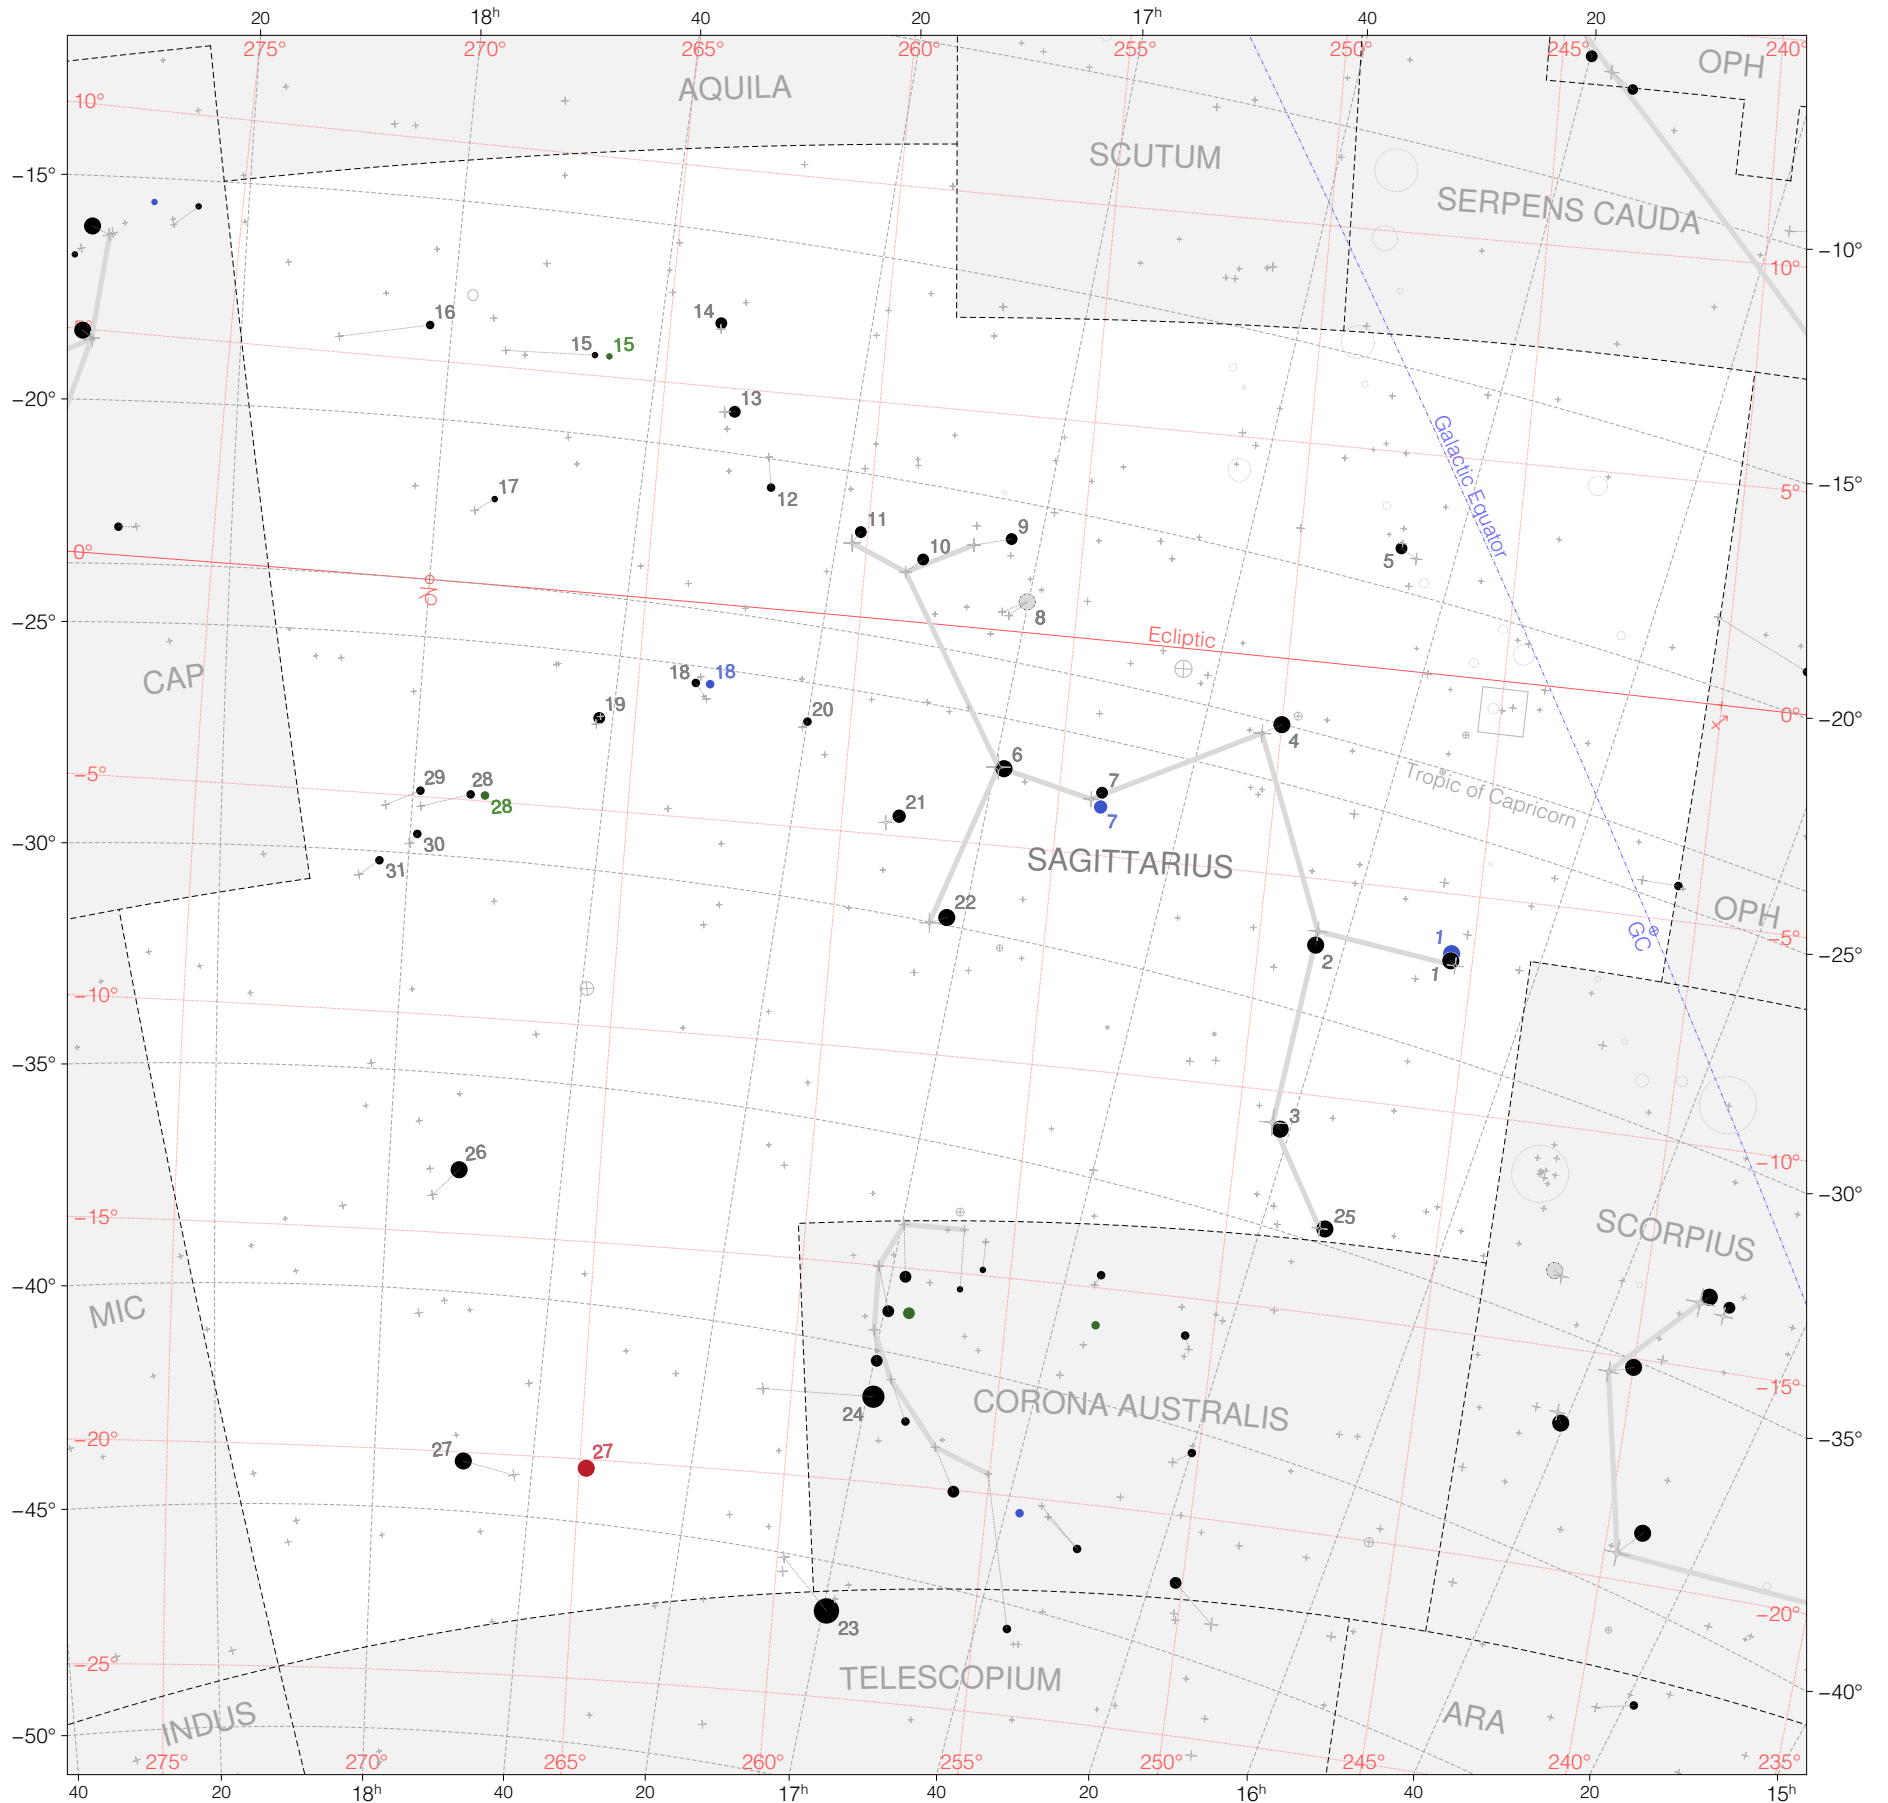

# Ptolemy Stars in Sagittarius

Magnitudes: 1 2 3 4 5 6

Versions: t p m b

Scale at center: 0° 2° 4°