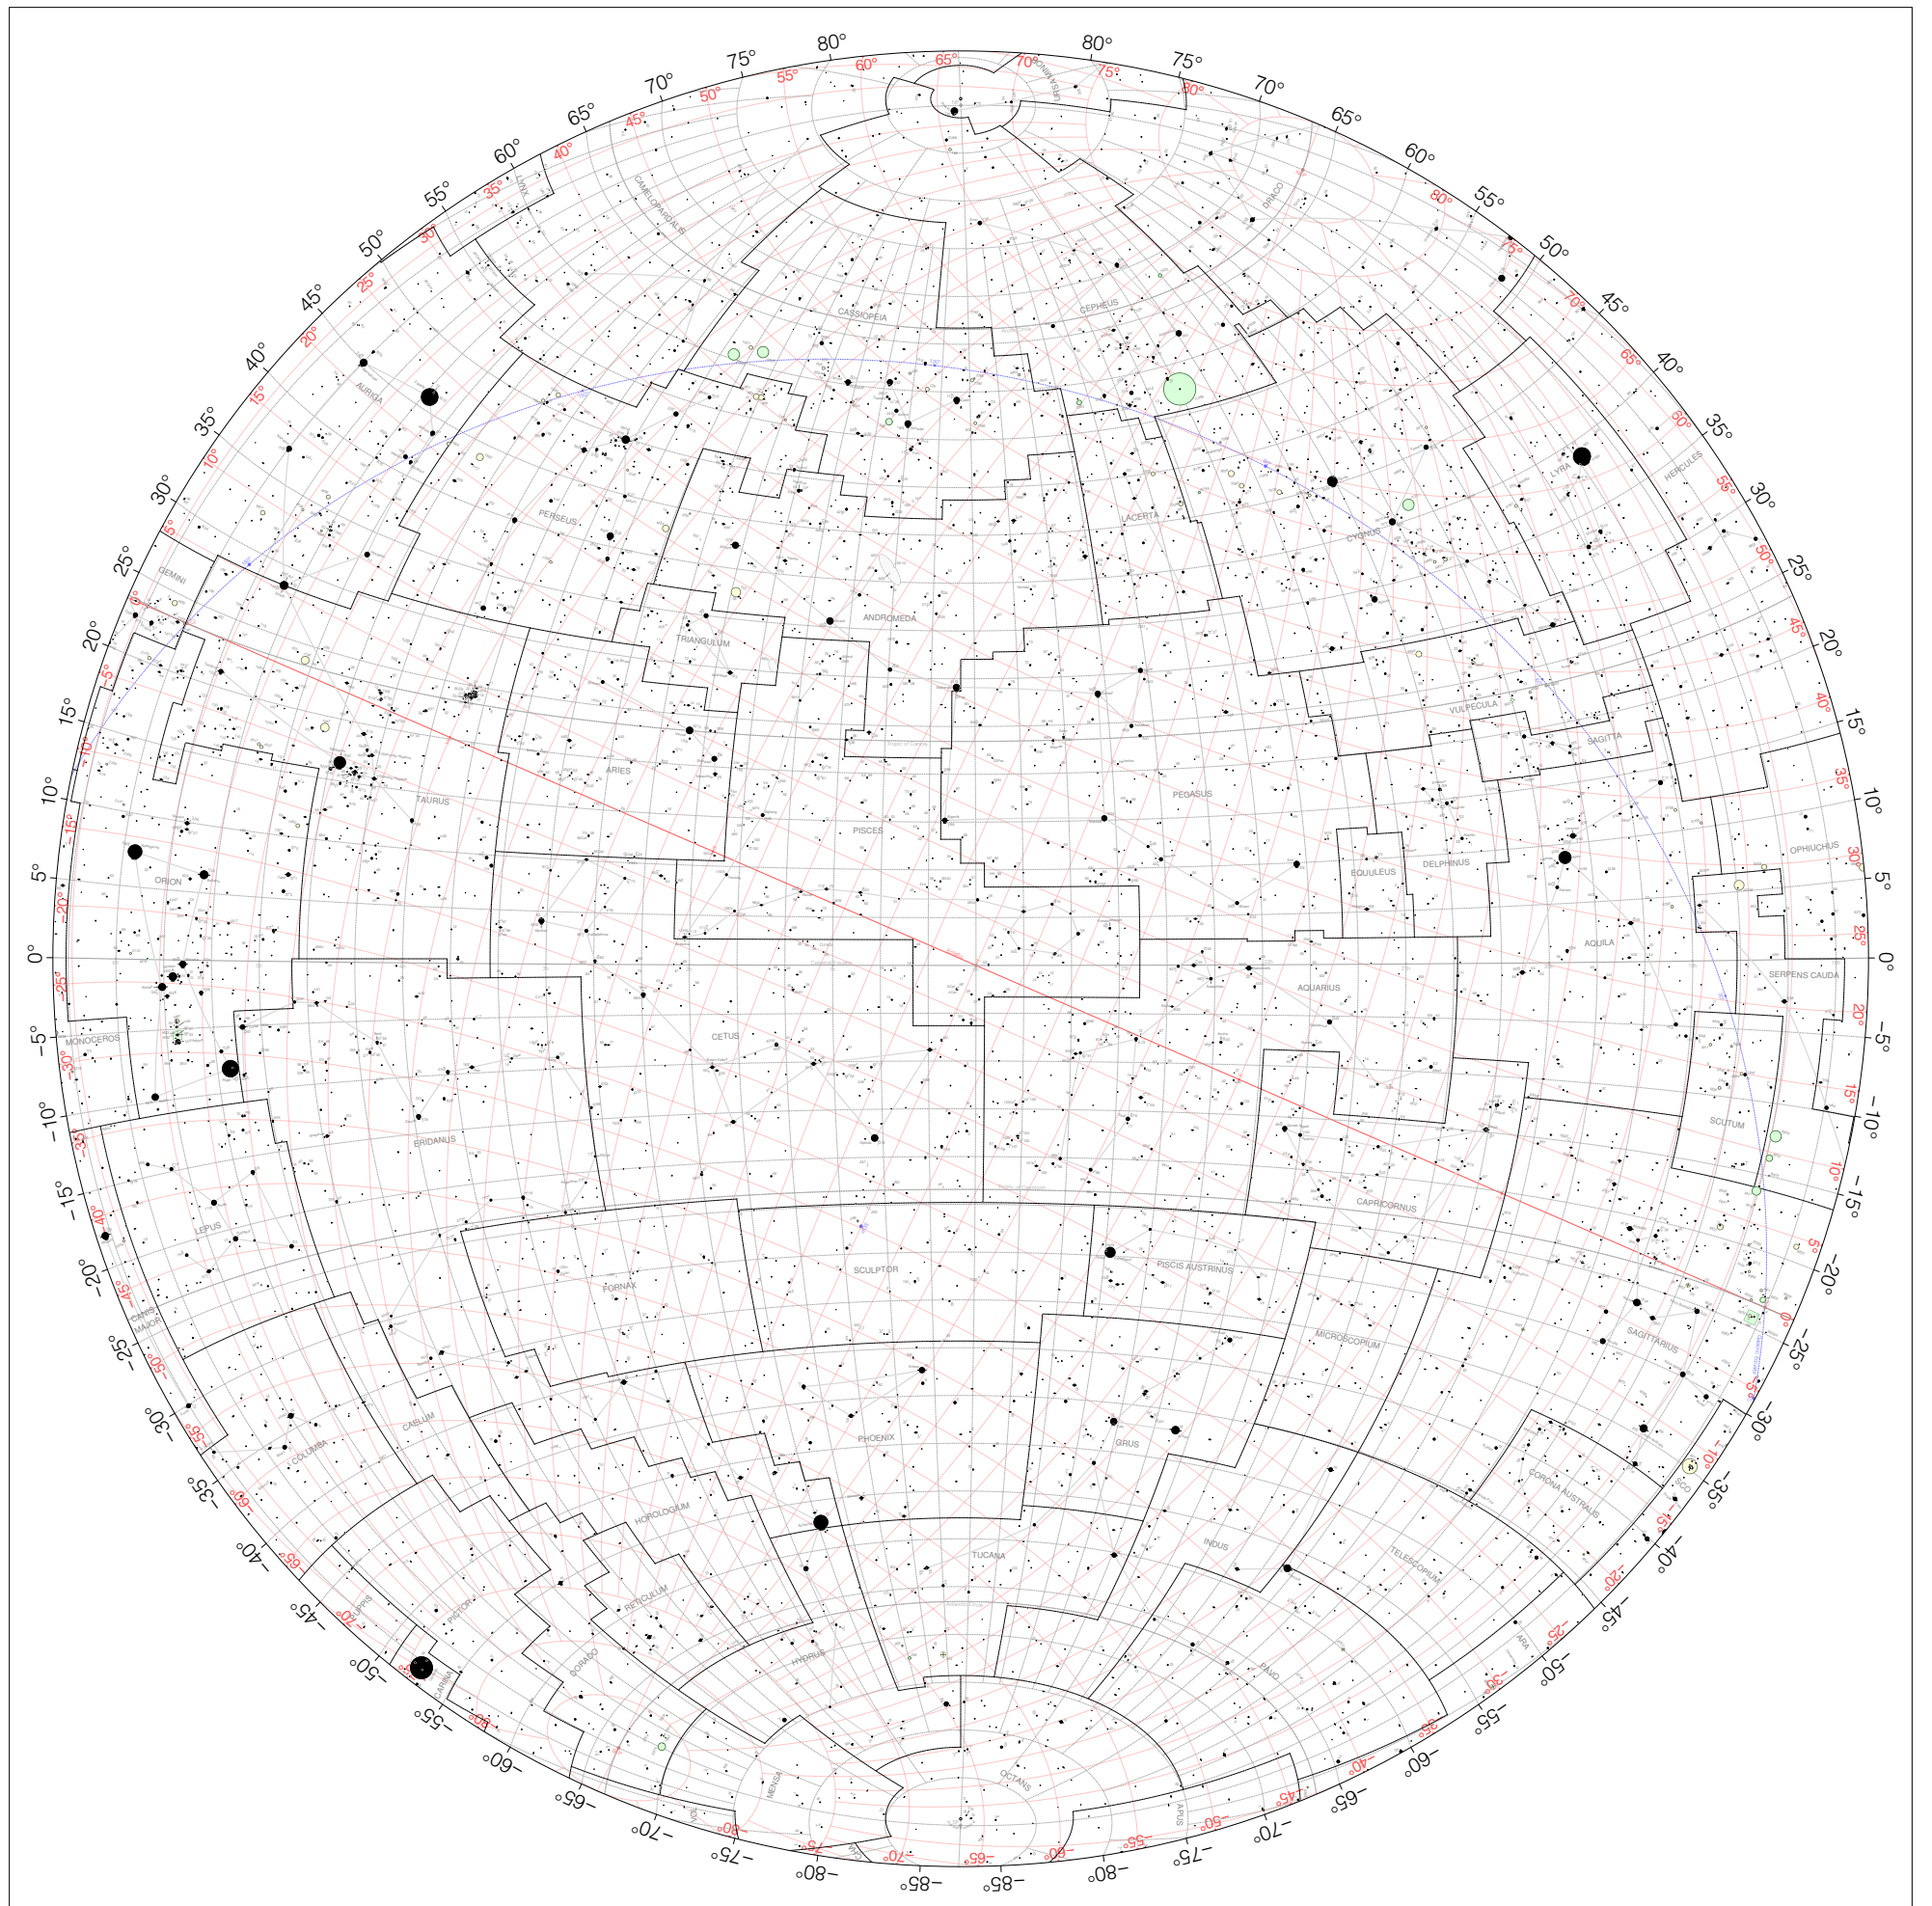

Reference Stars - Aries view

Magnitudes: ●●●●●●
0 1 2 3 4 5 6

J2000.0 Coordinates