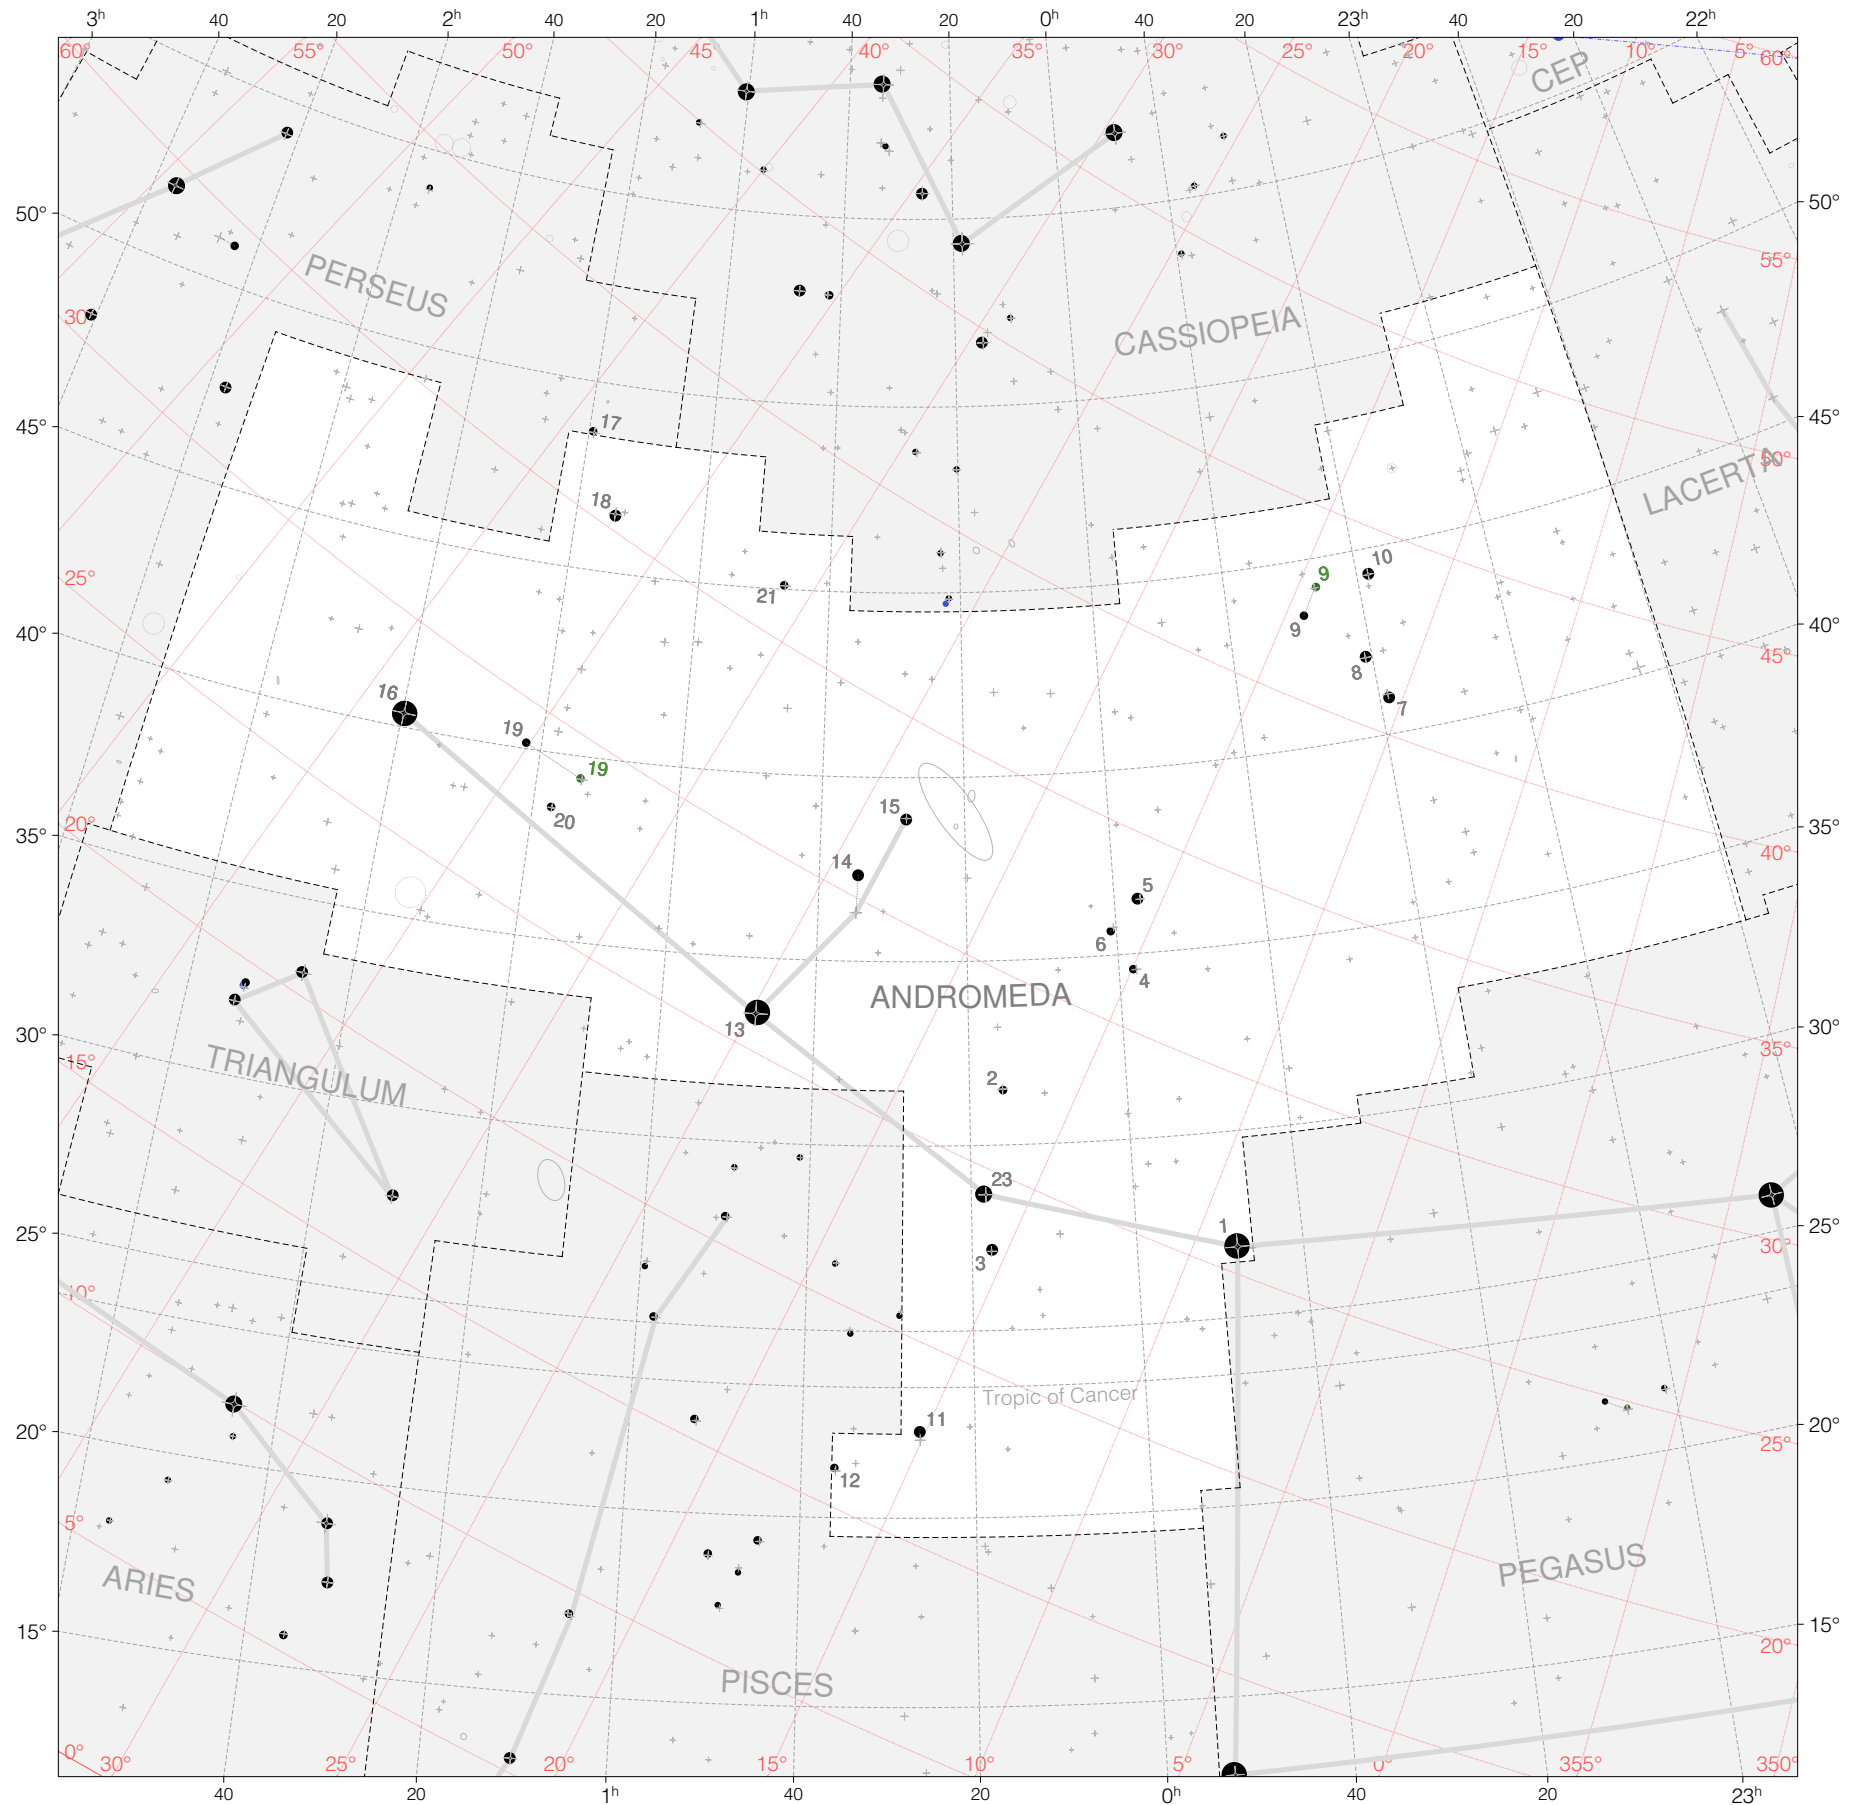

Tycho Stars in Andromeda

Magnitudes: 1 2 3 4 5 6

Versions: t m k r

Scale at center: 0° 2° 4°