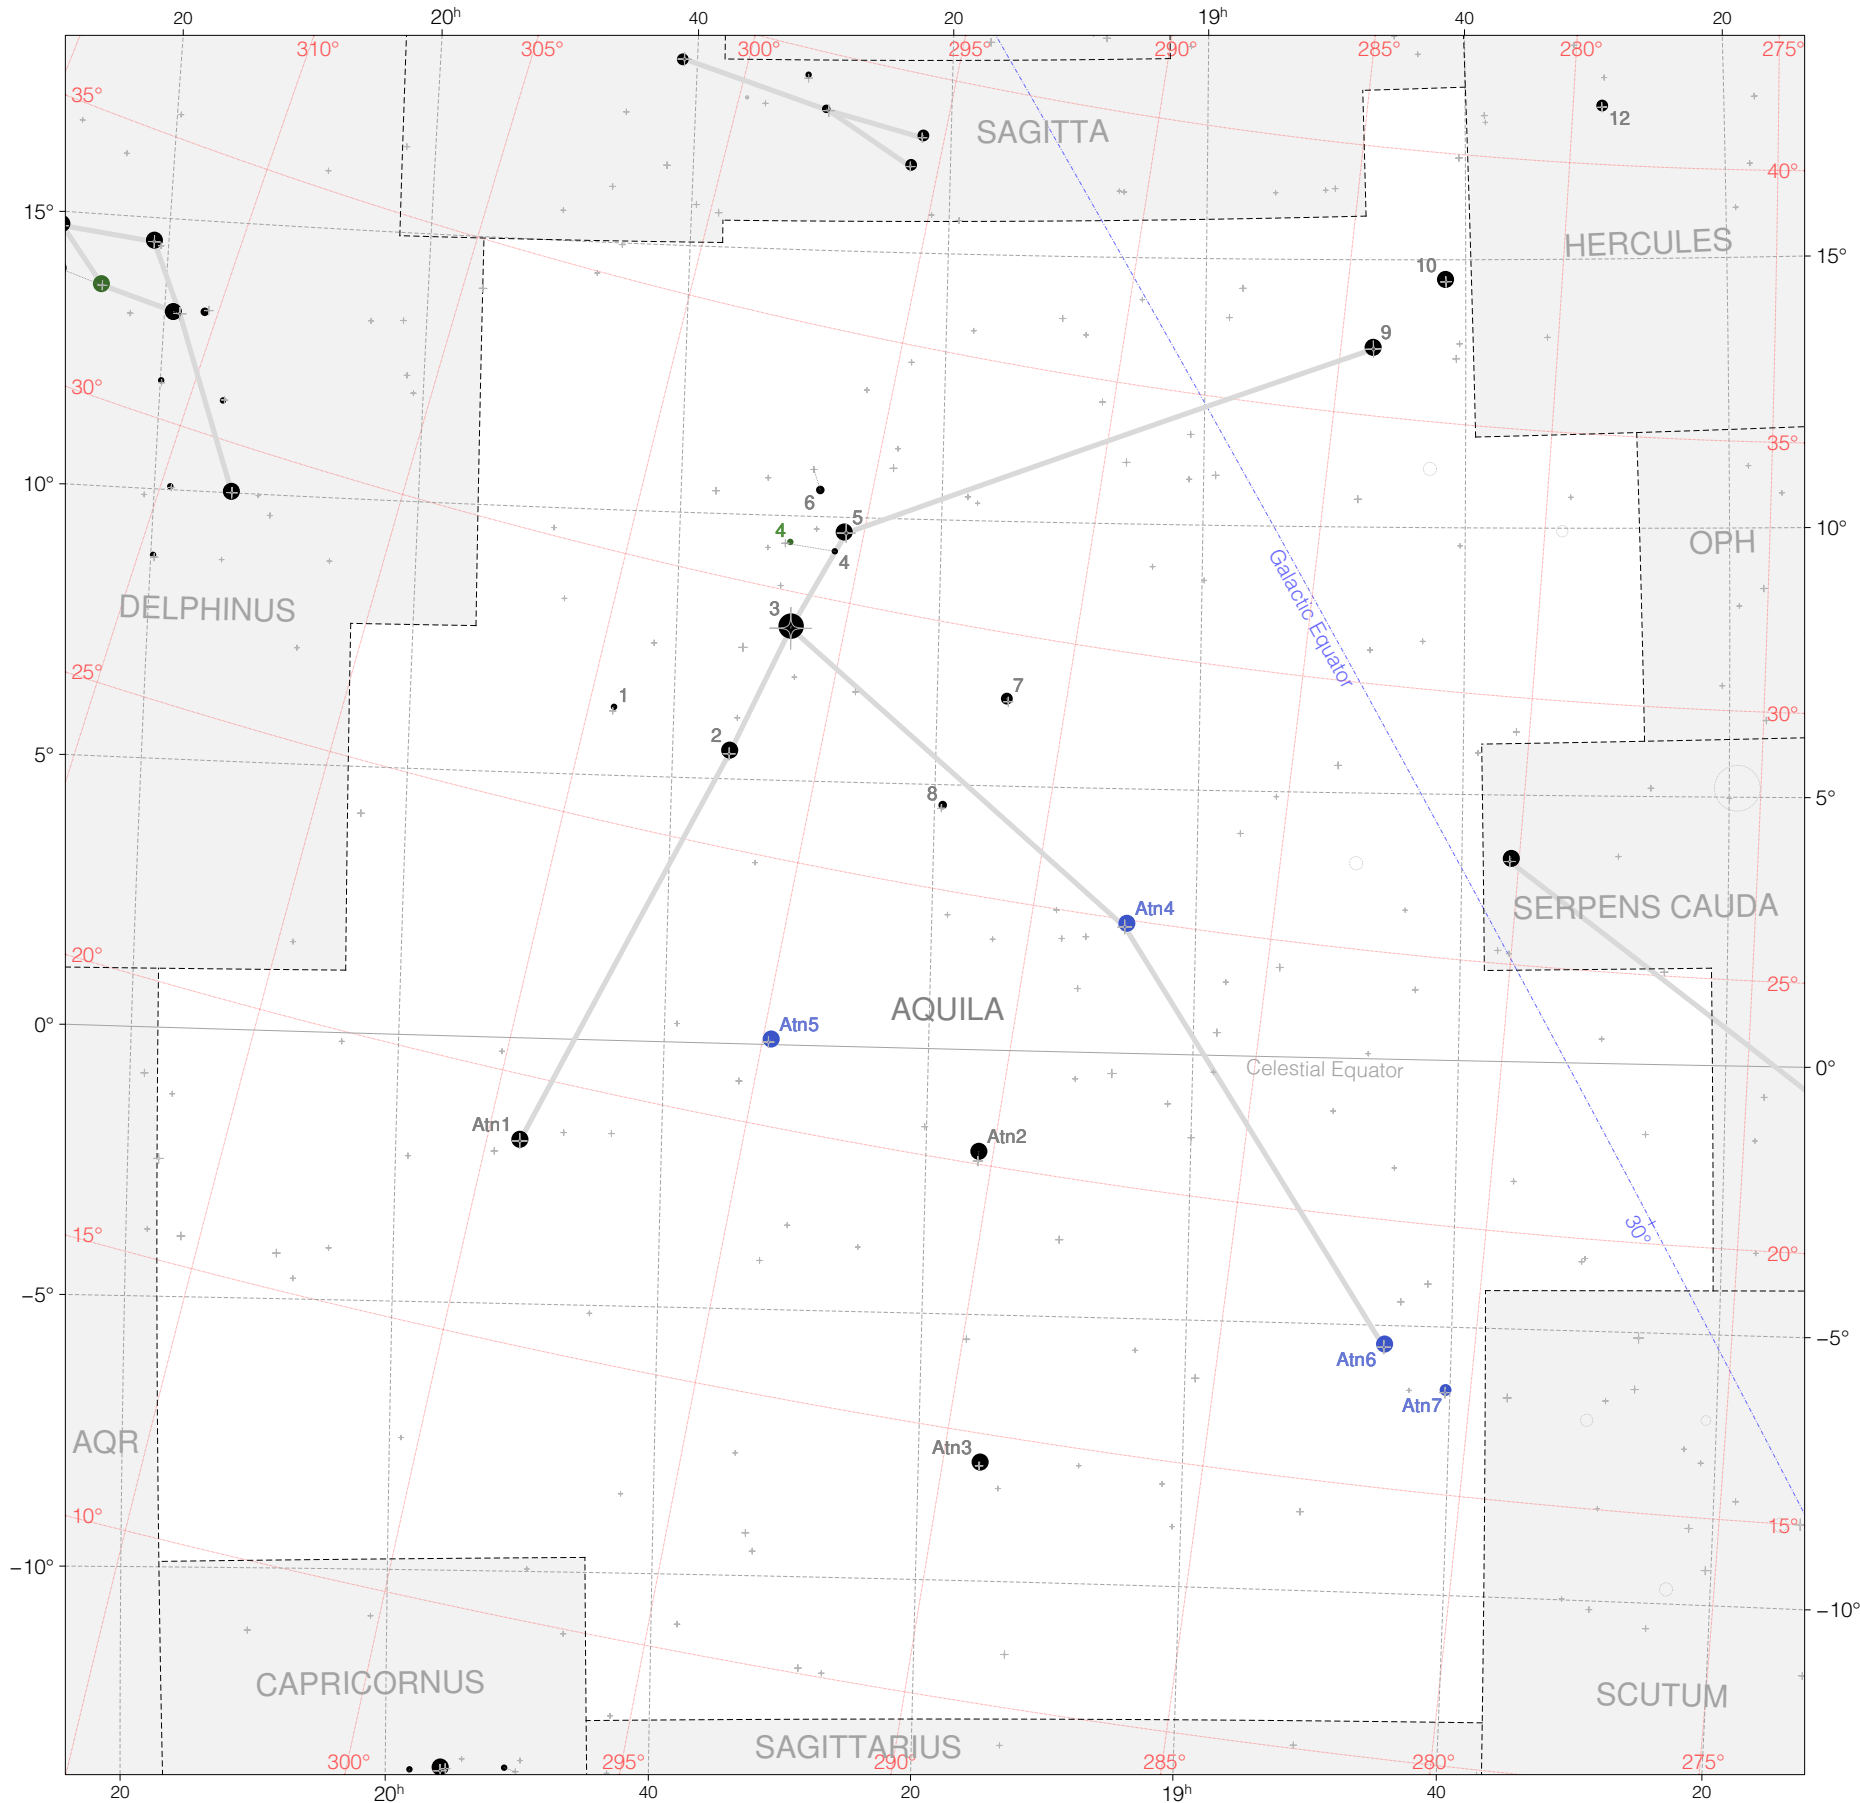

Tycho Stars in Aquila and Antinous

Magnitudes: 1 2 3 4 5 6

Versions: t m k r

Scale at center: 0° 2° 4°