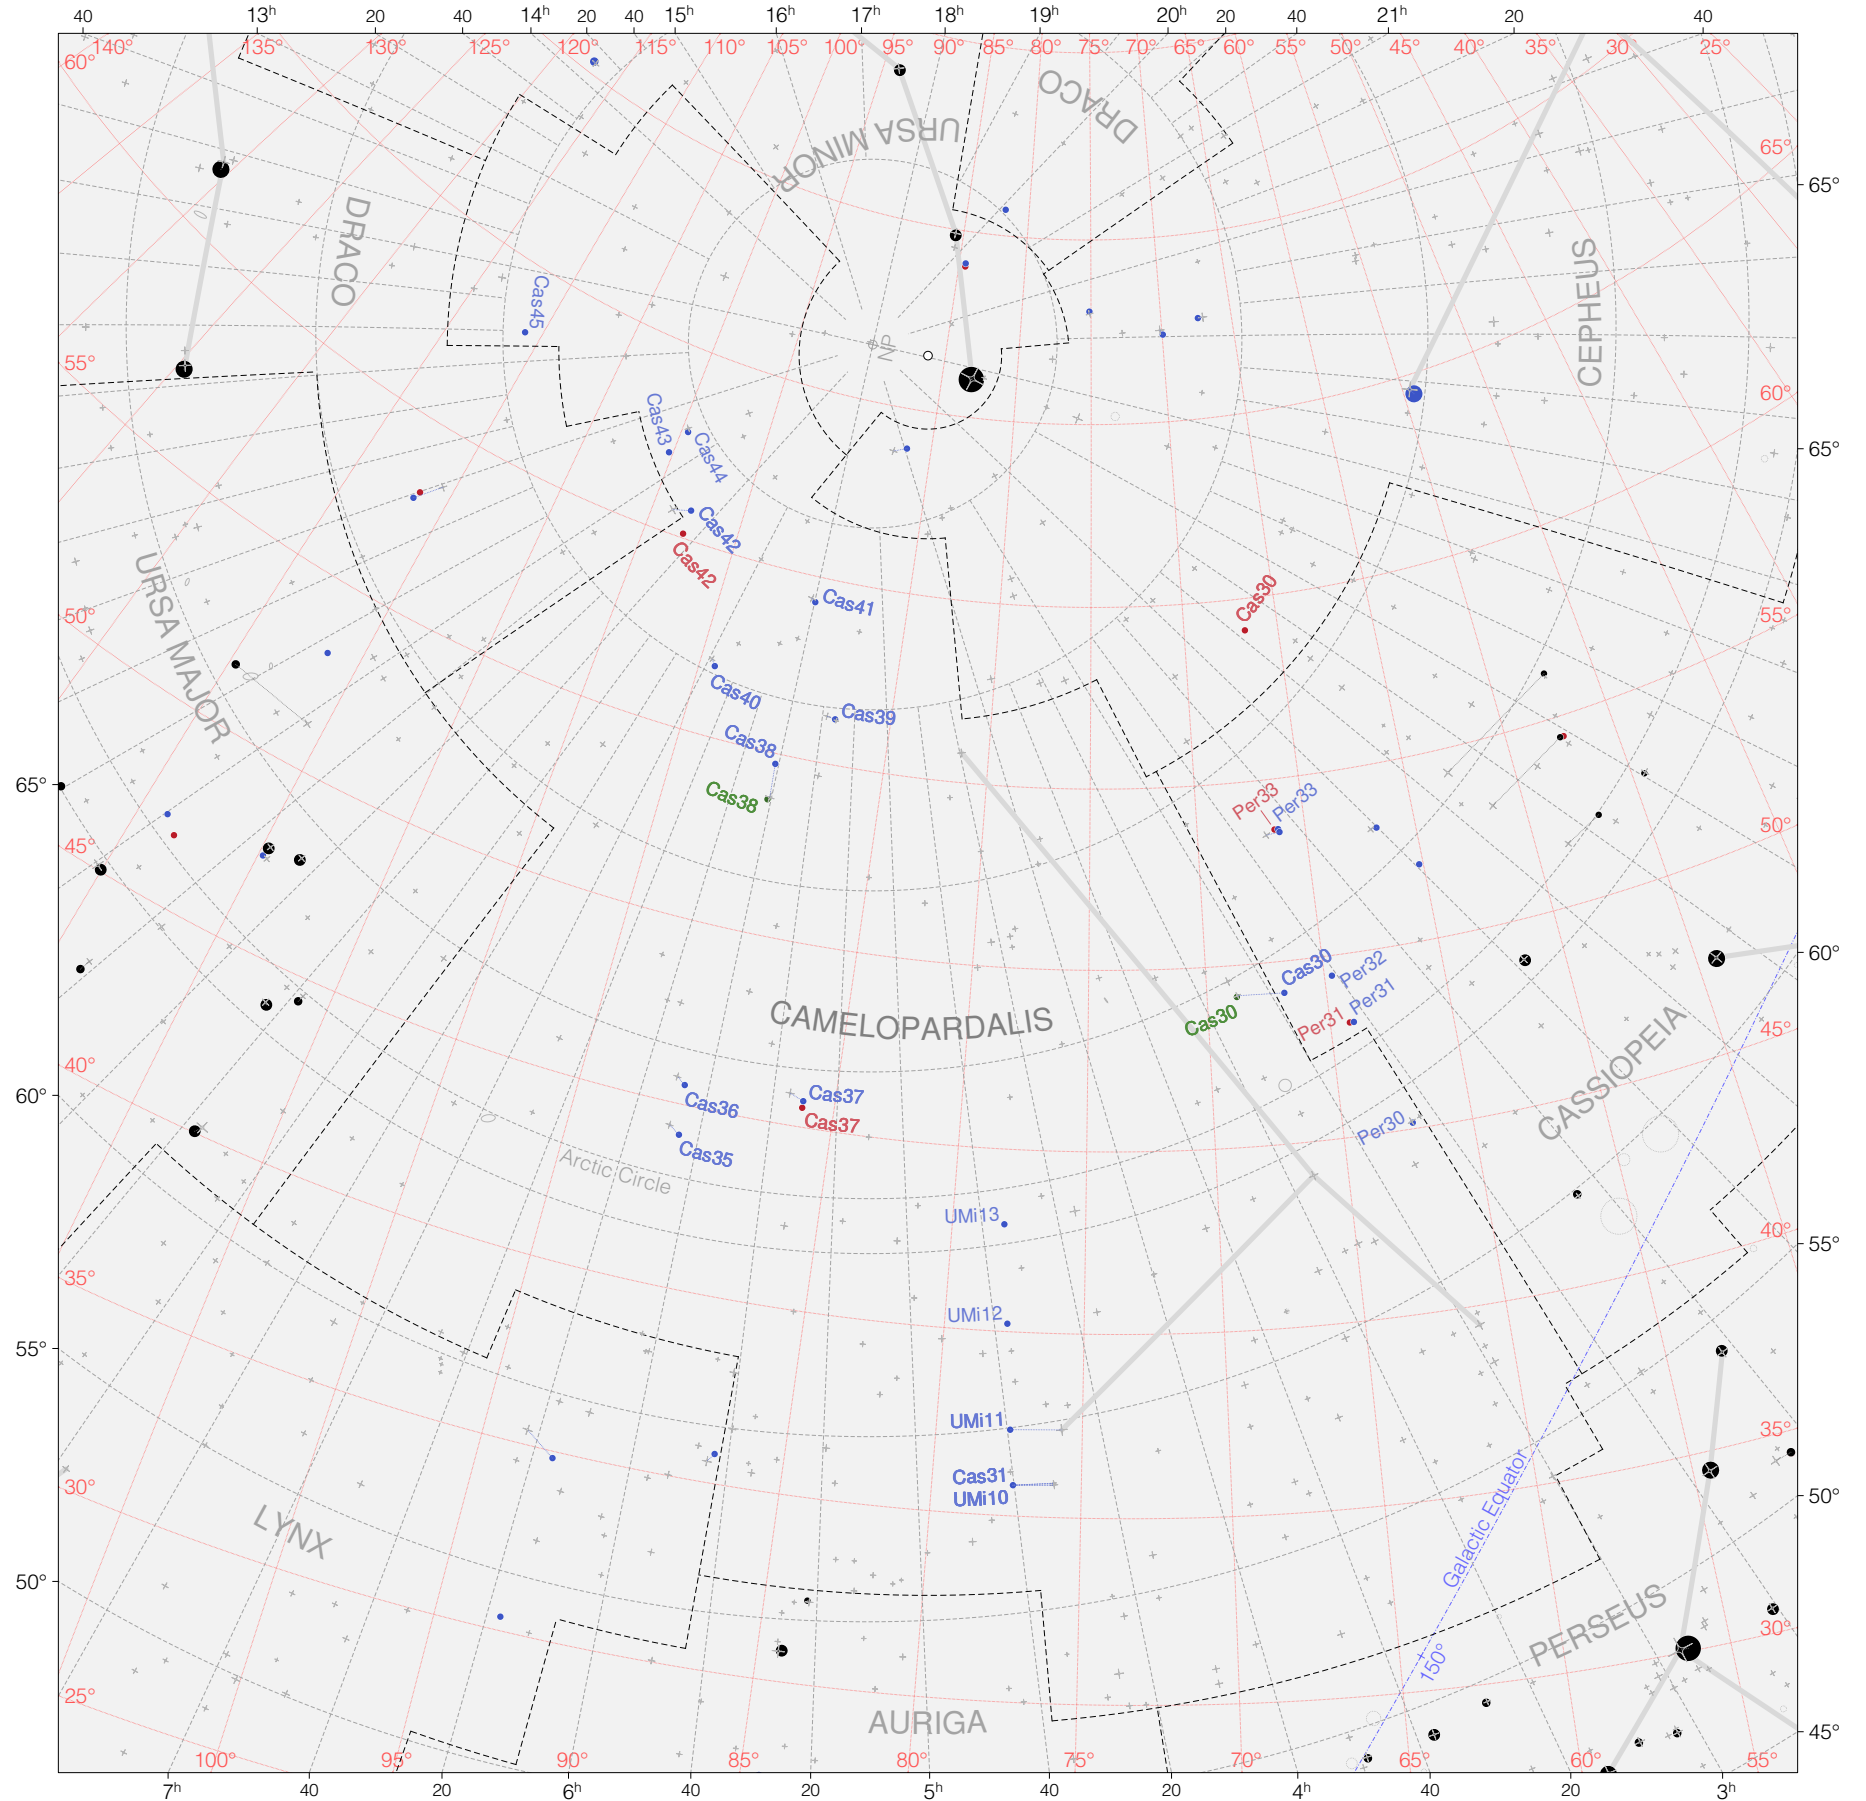

Tycho Stars in Camelopardalis

Magnitudes: 1 2 3 4 5 6

Versions: t m k r

Scale at center: 0° 2° 4°