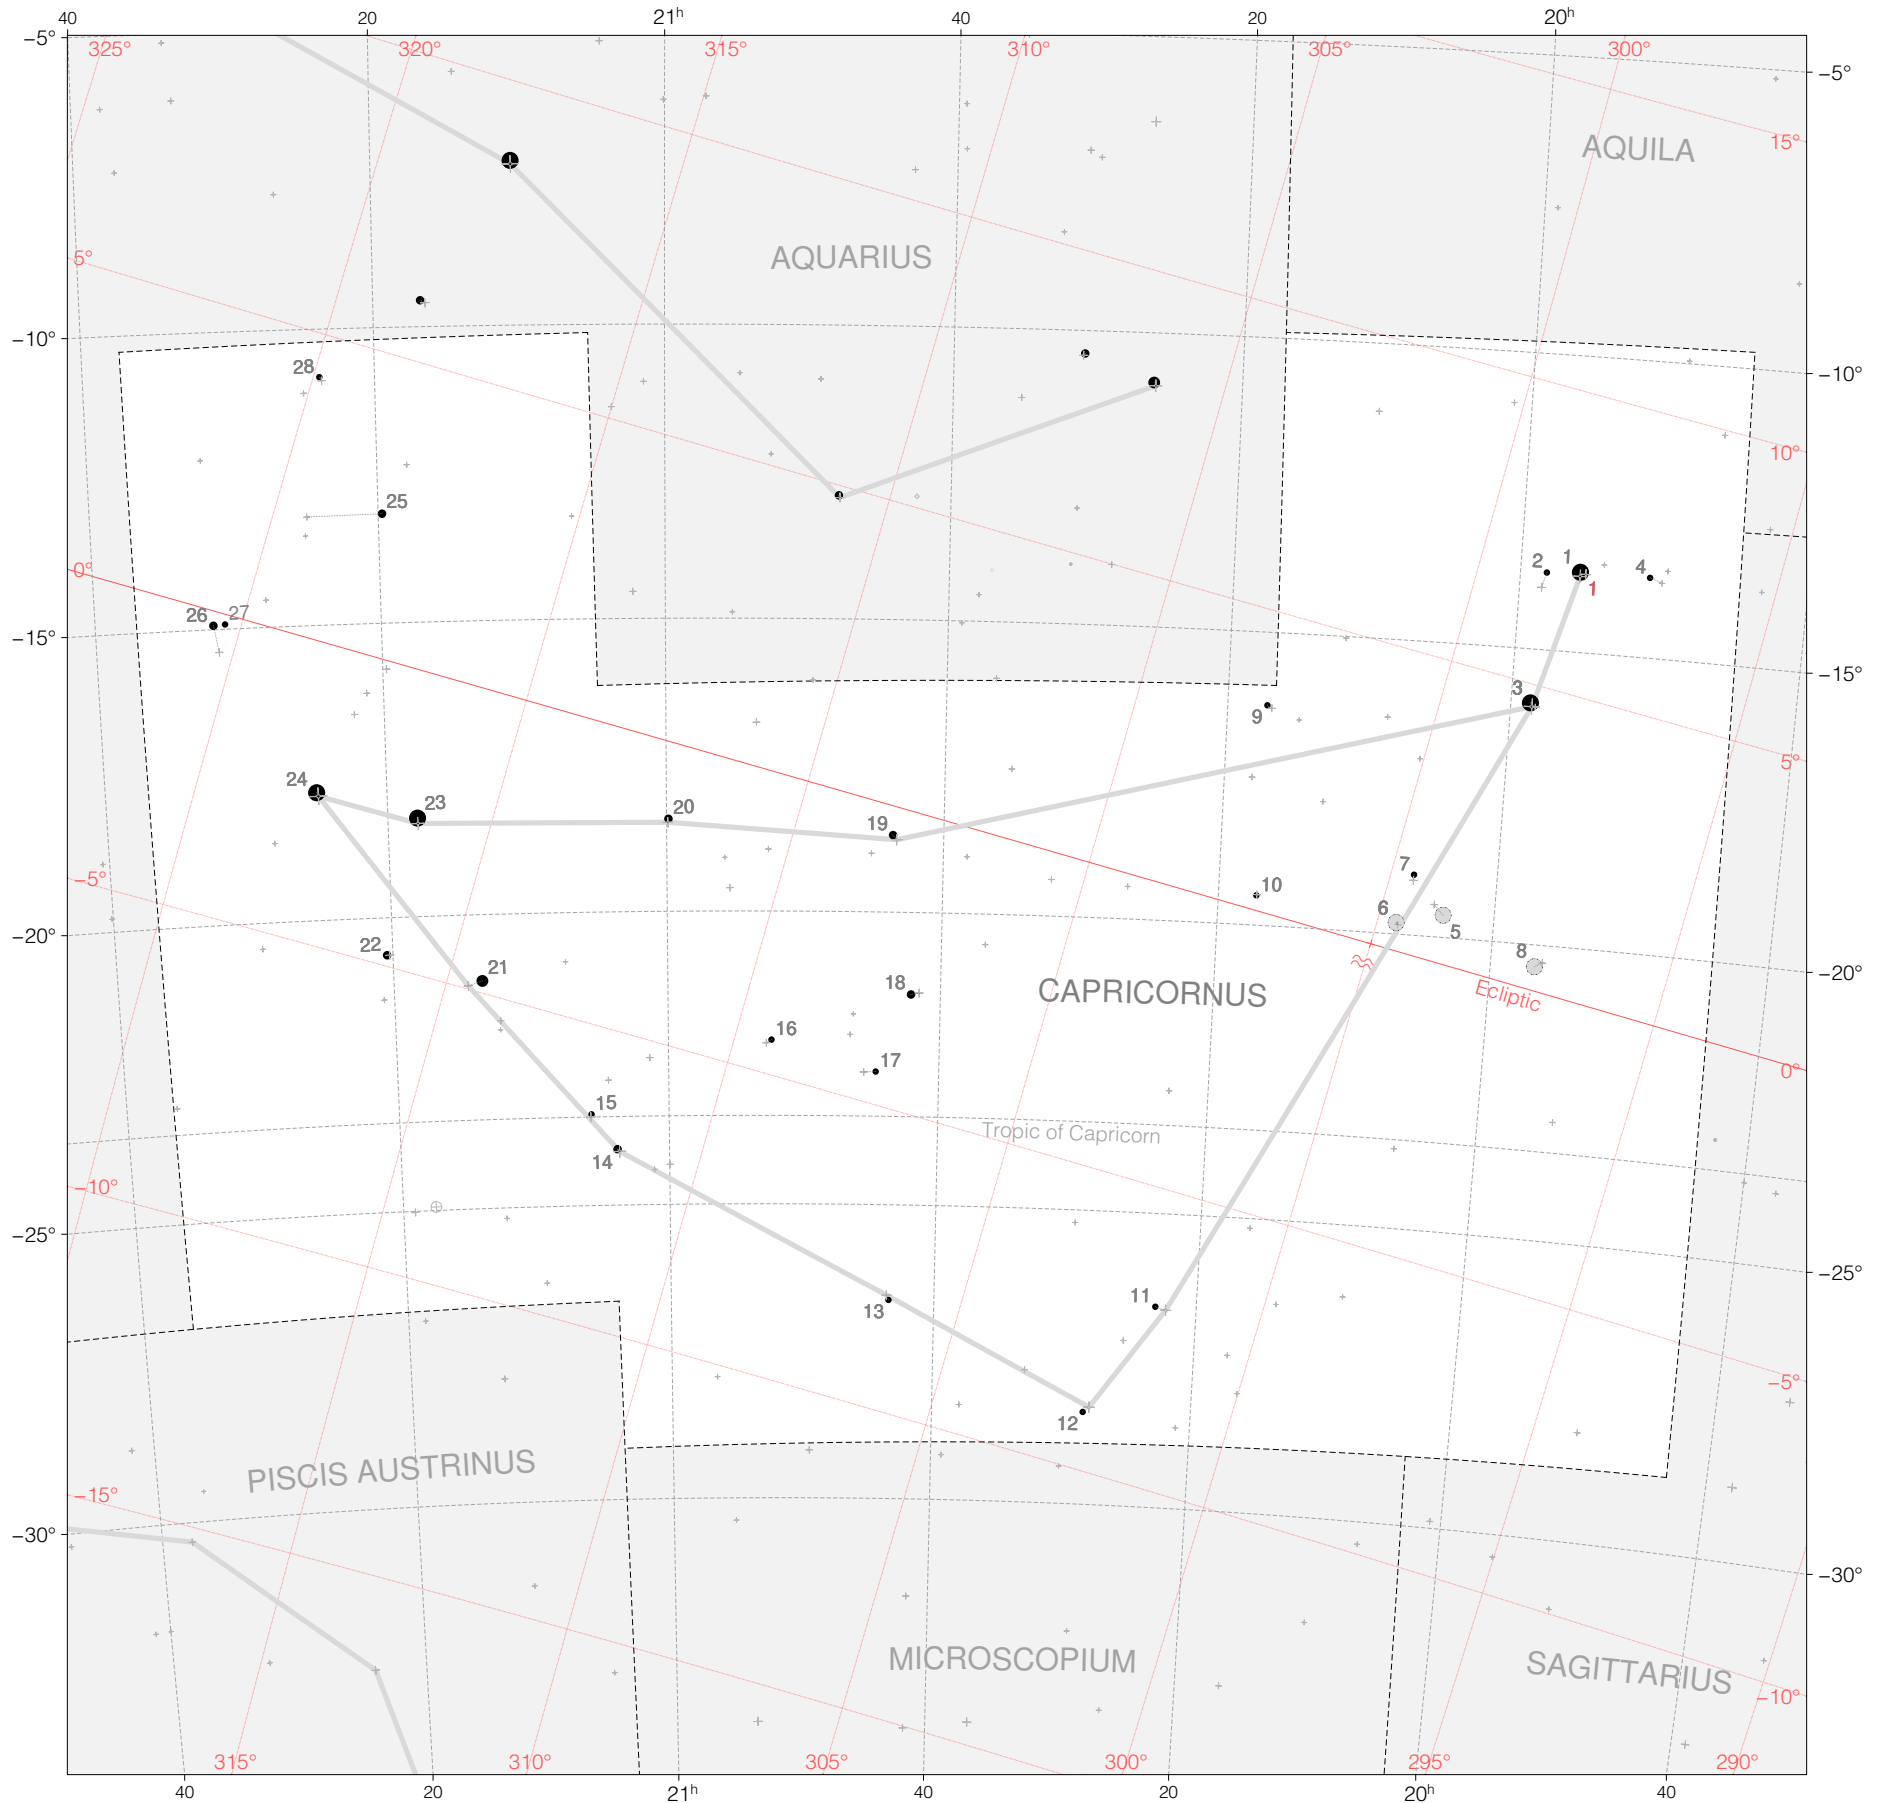

Tycho Stars in Capricornus

Magnitudes: 1 2 3 4 5 6

Versions: t m k r

Scale at center: 0° 2° 4°