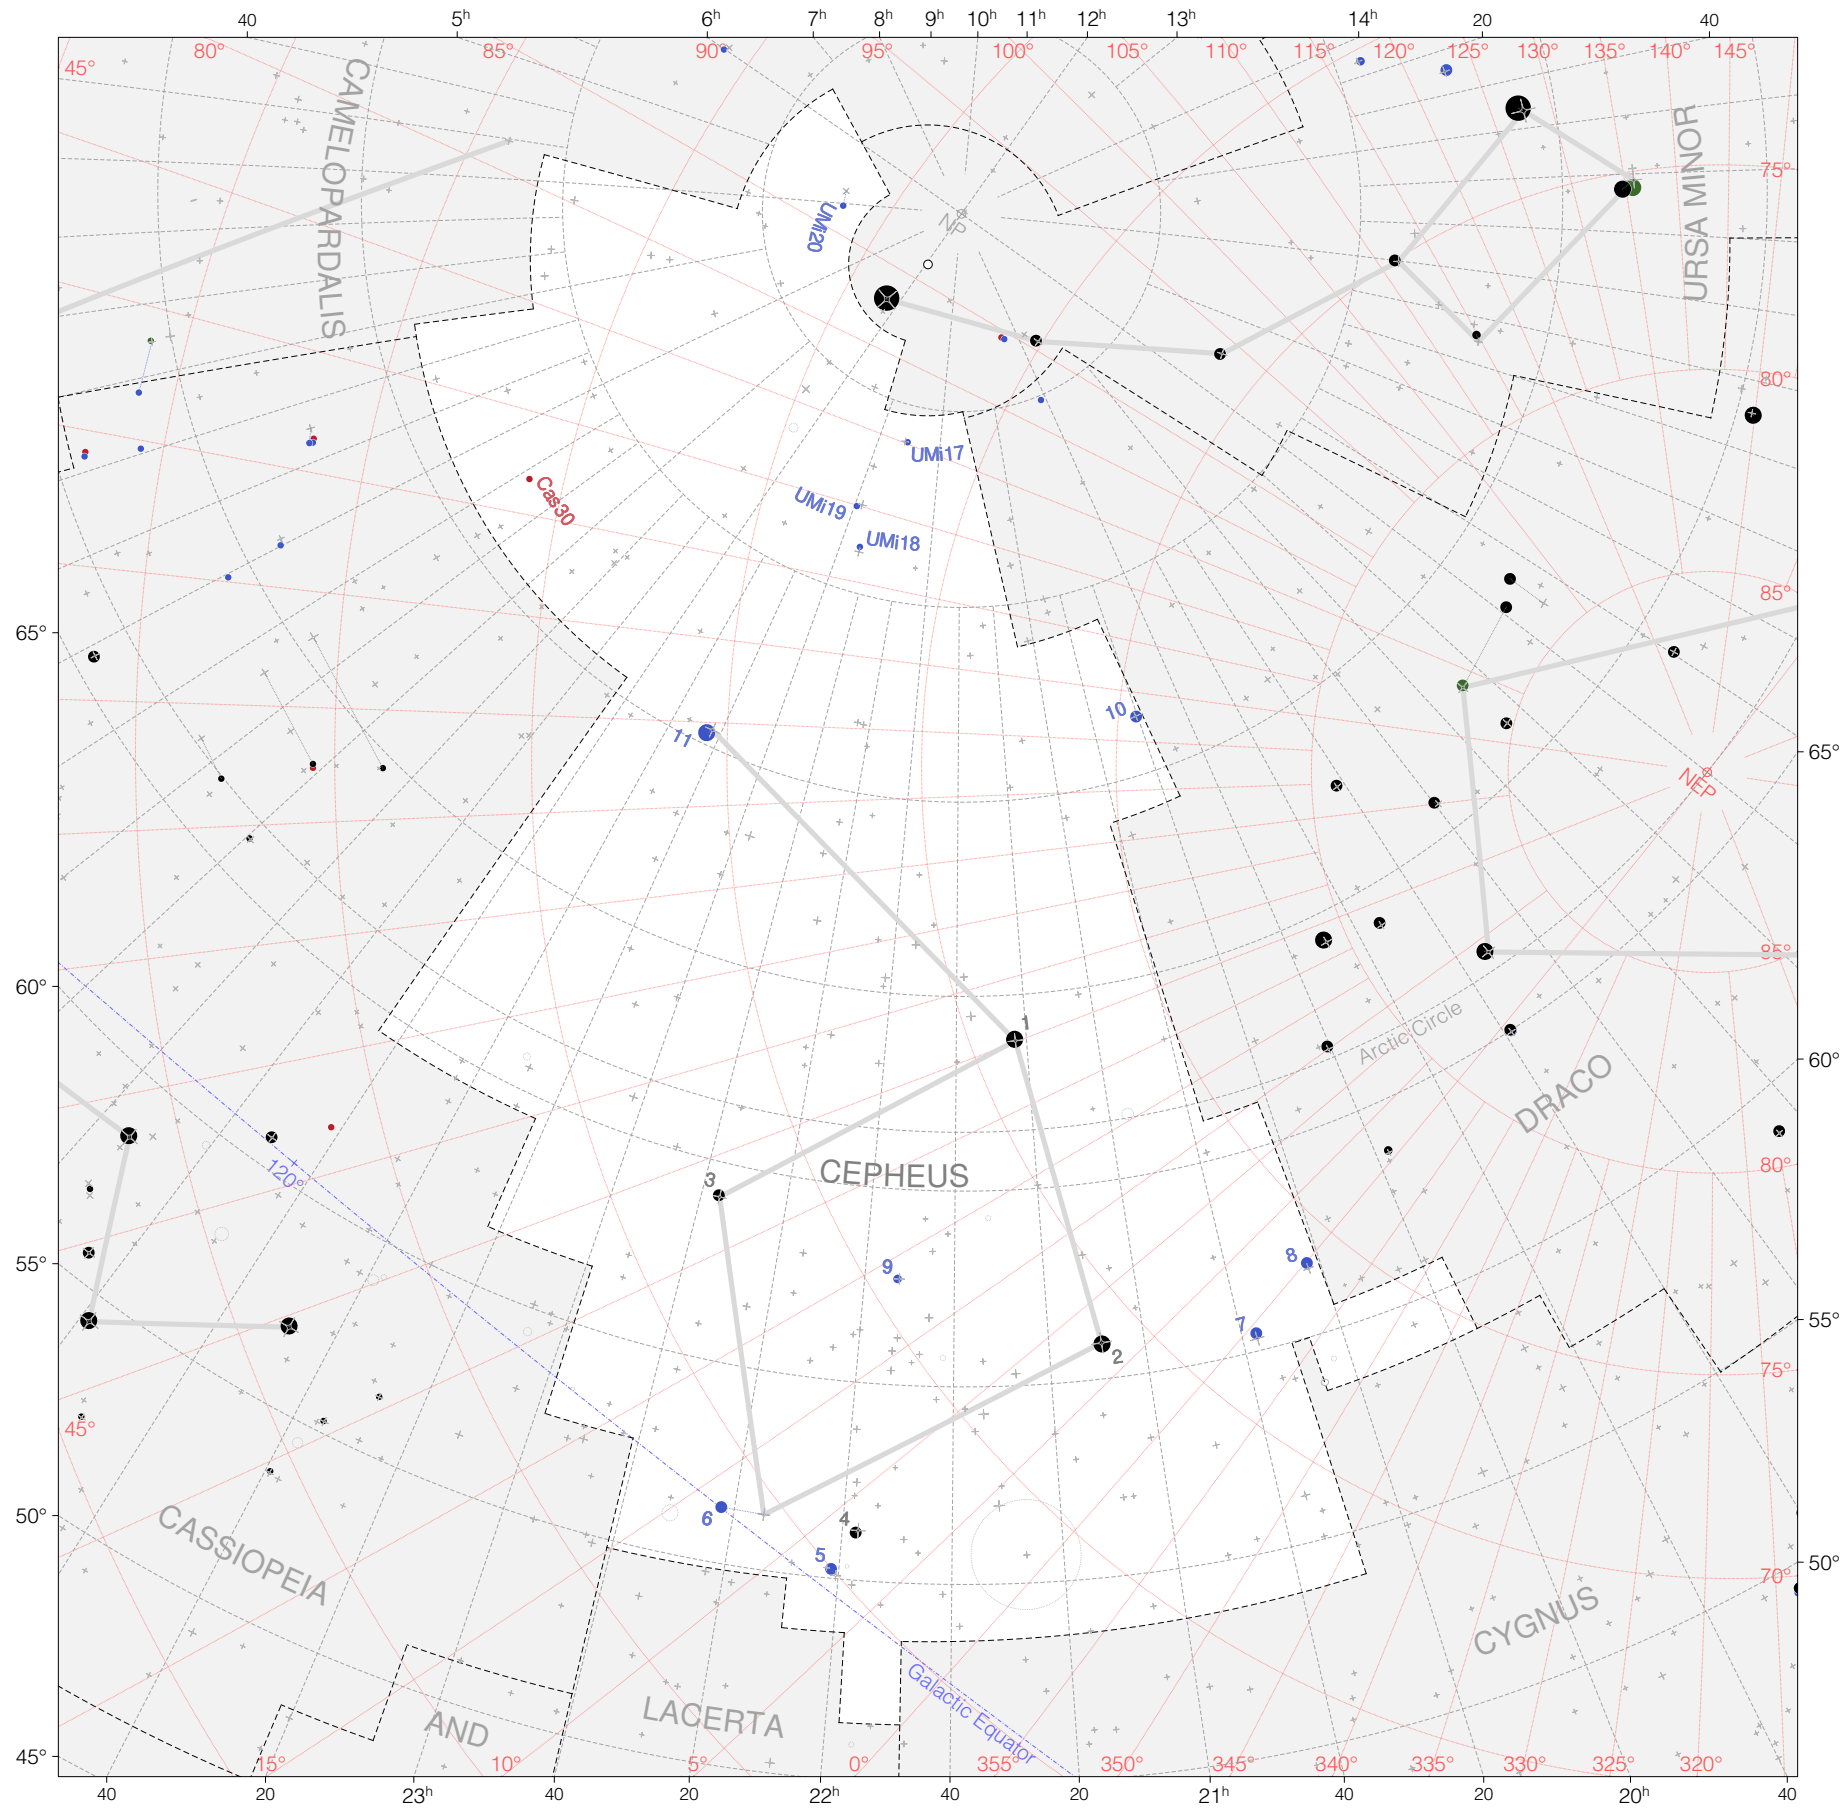

Tycho Stars in Cepheus

Magnitudes: 1 2 3 4 5 6

Versions: t m k r

Scale at center: 0° 2° 4°