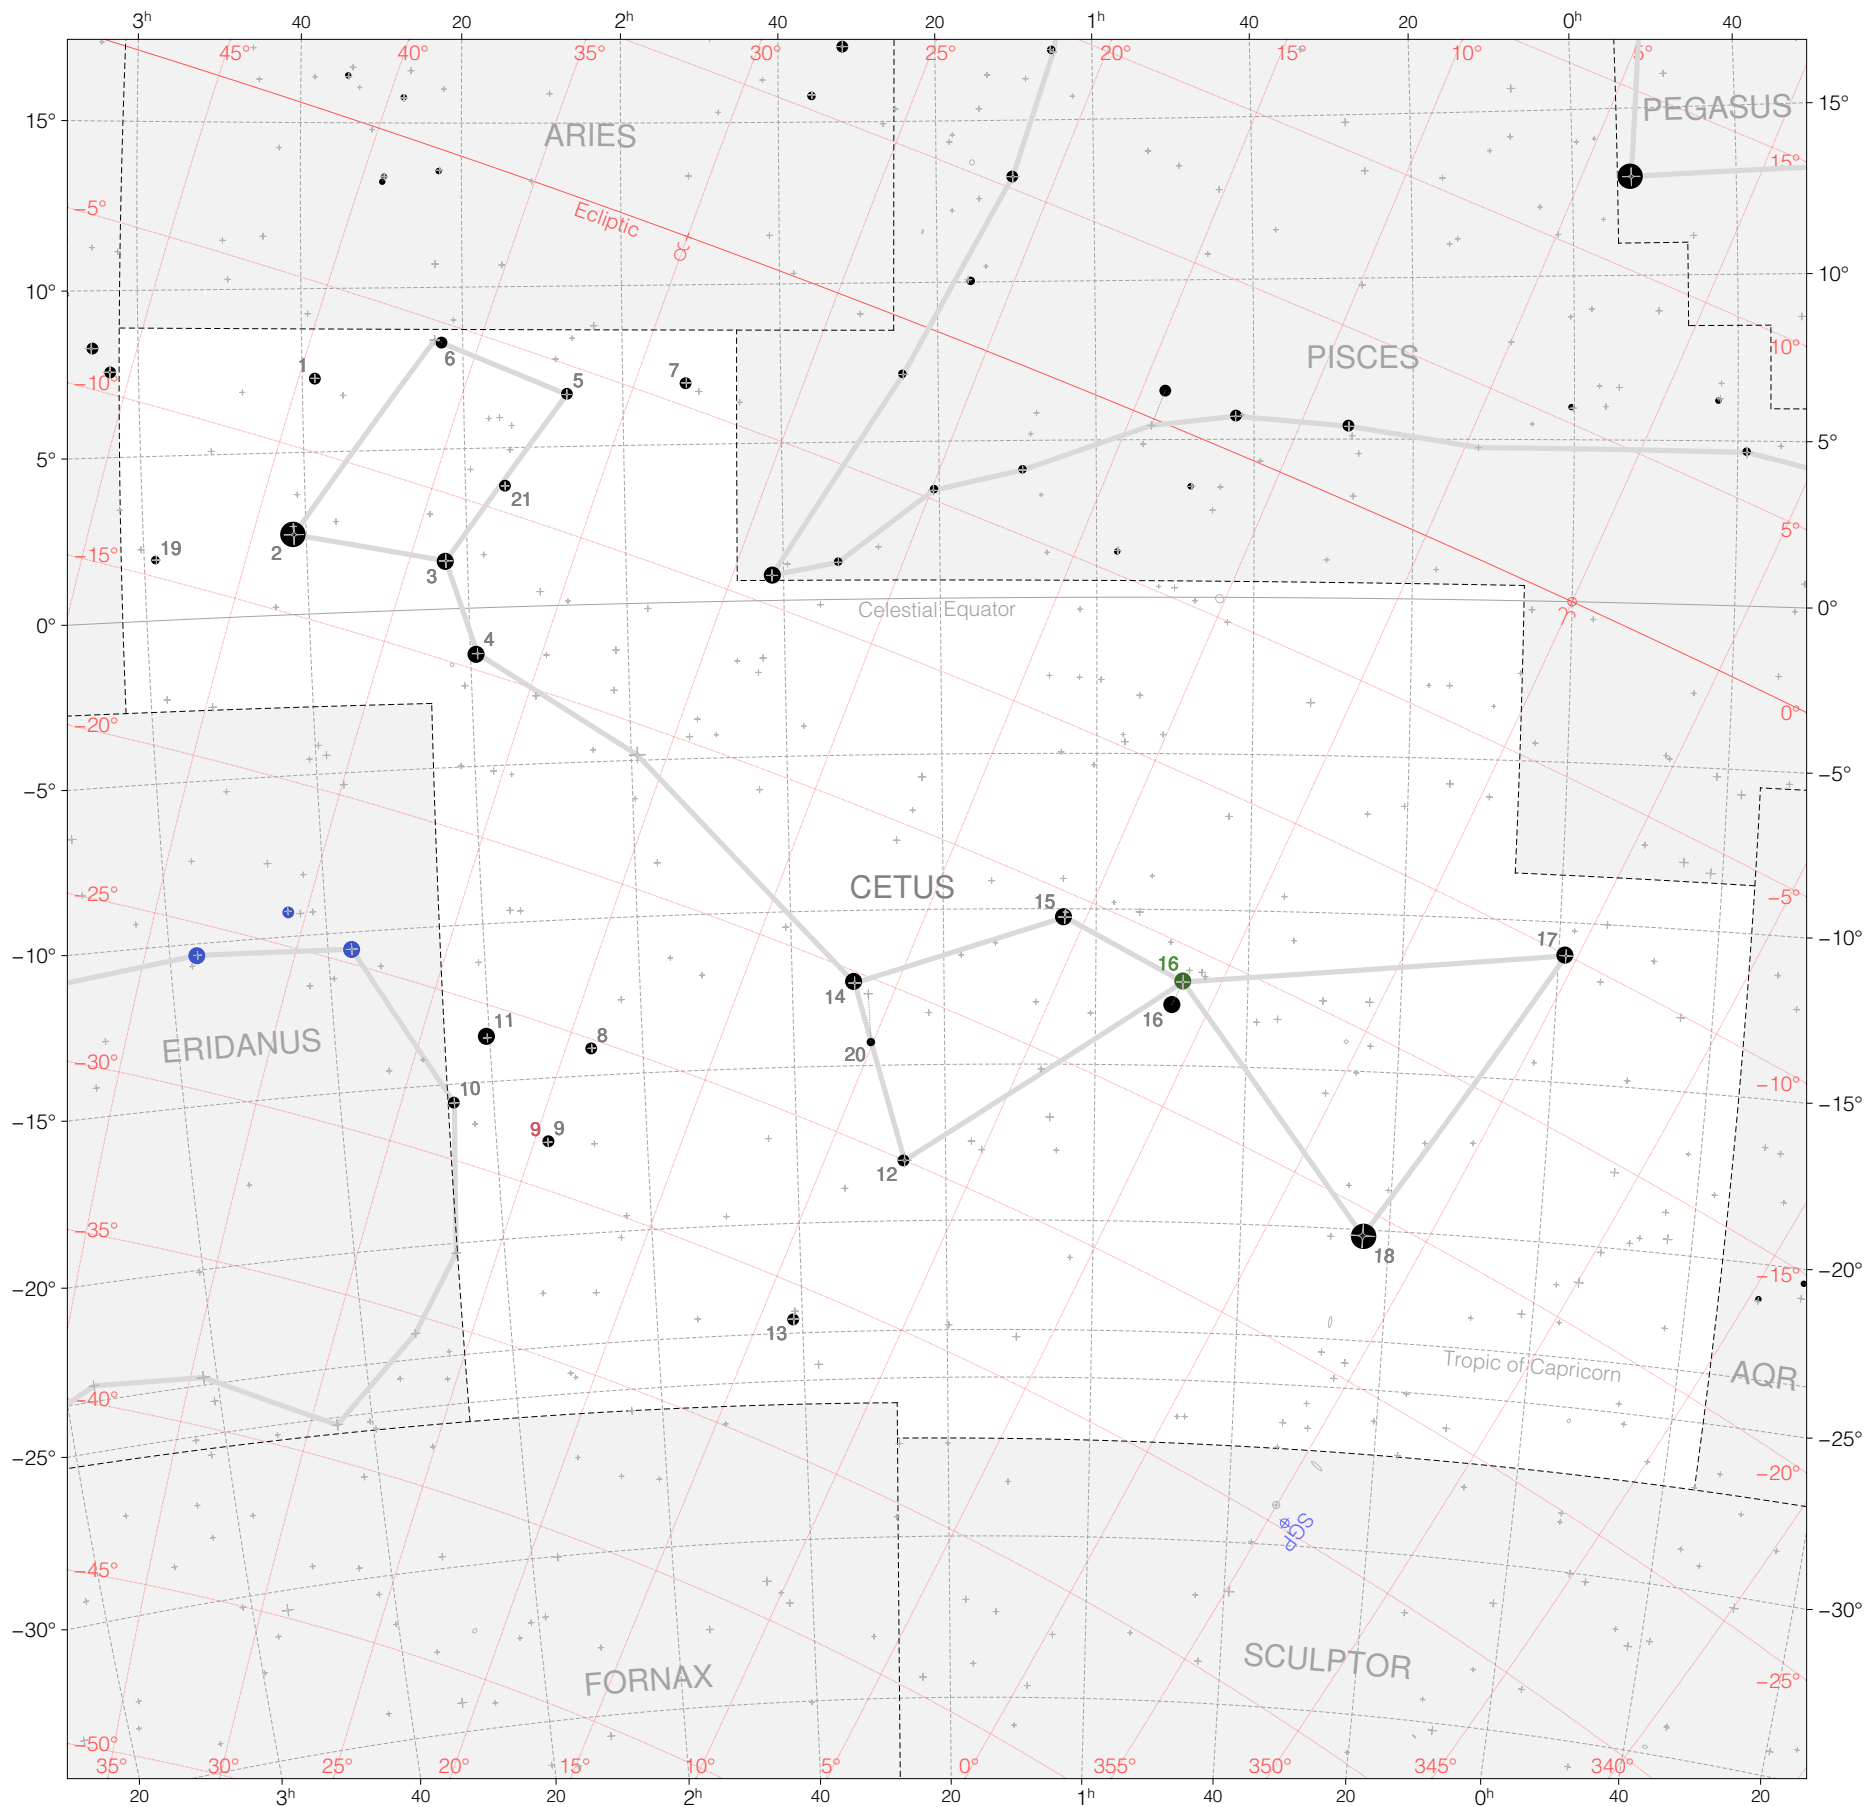

Tycho Stars in Cetus

Magnitudes: 1 2 3 4 5 6

Versions: t m k r

Scale at center: 0° 2° 4°