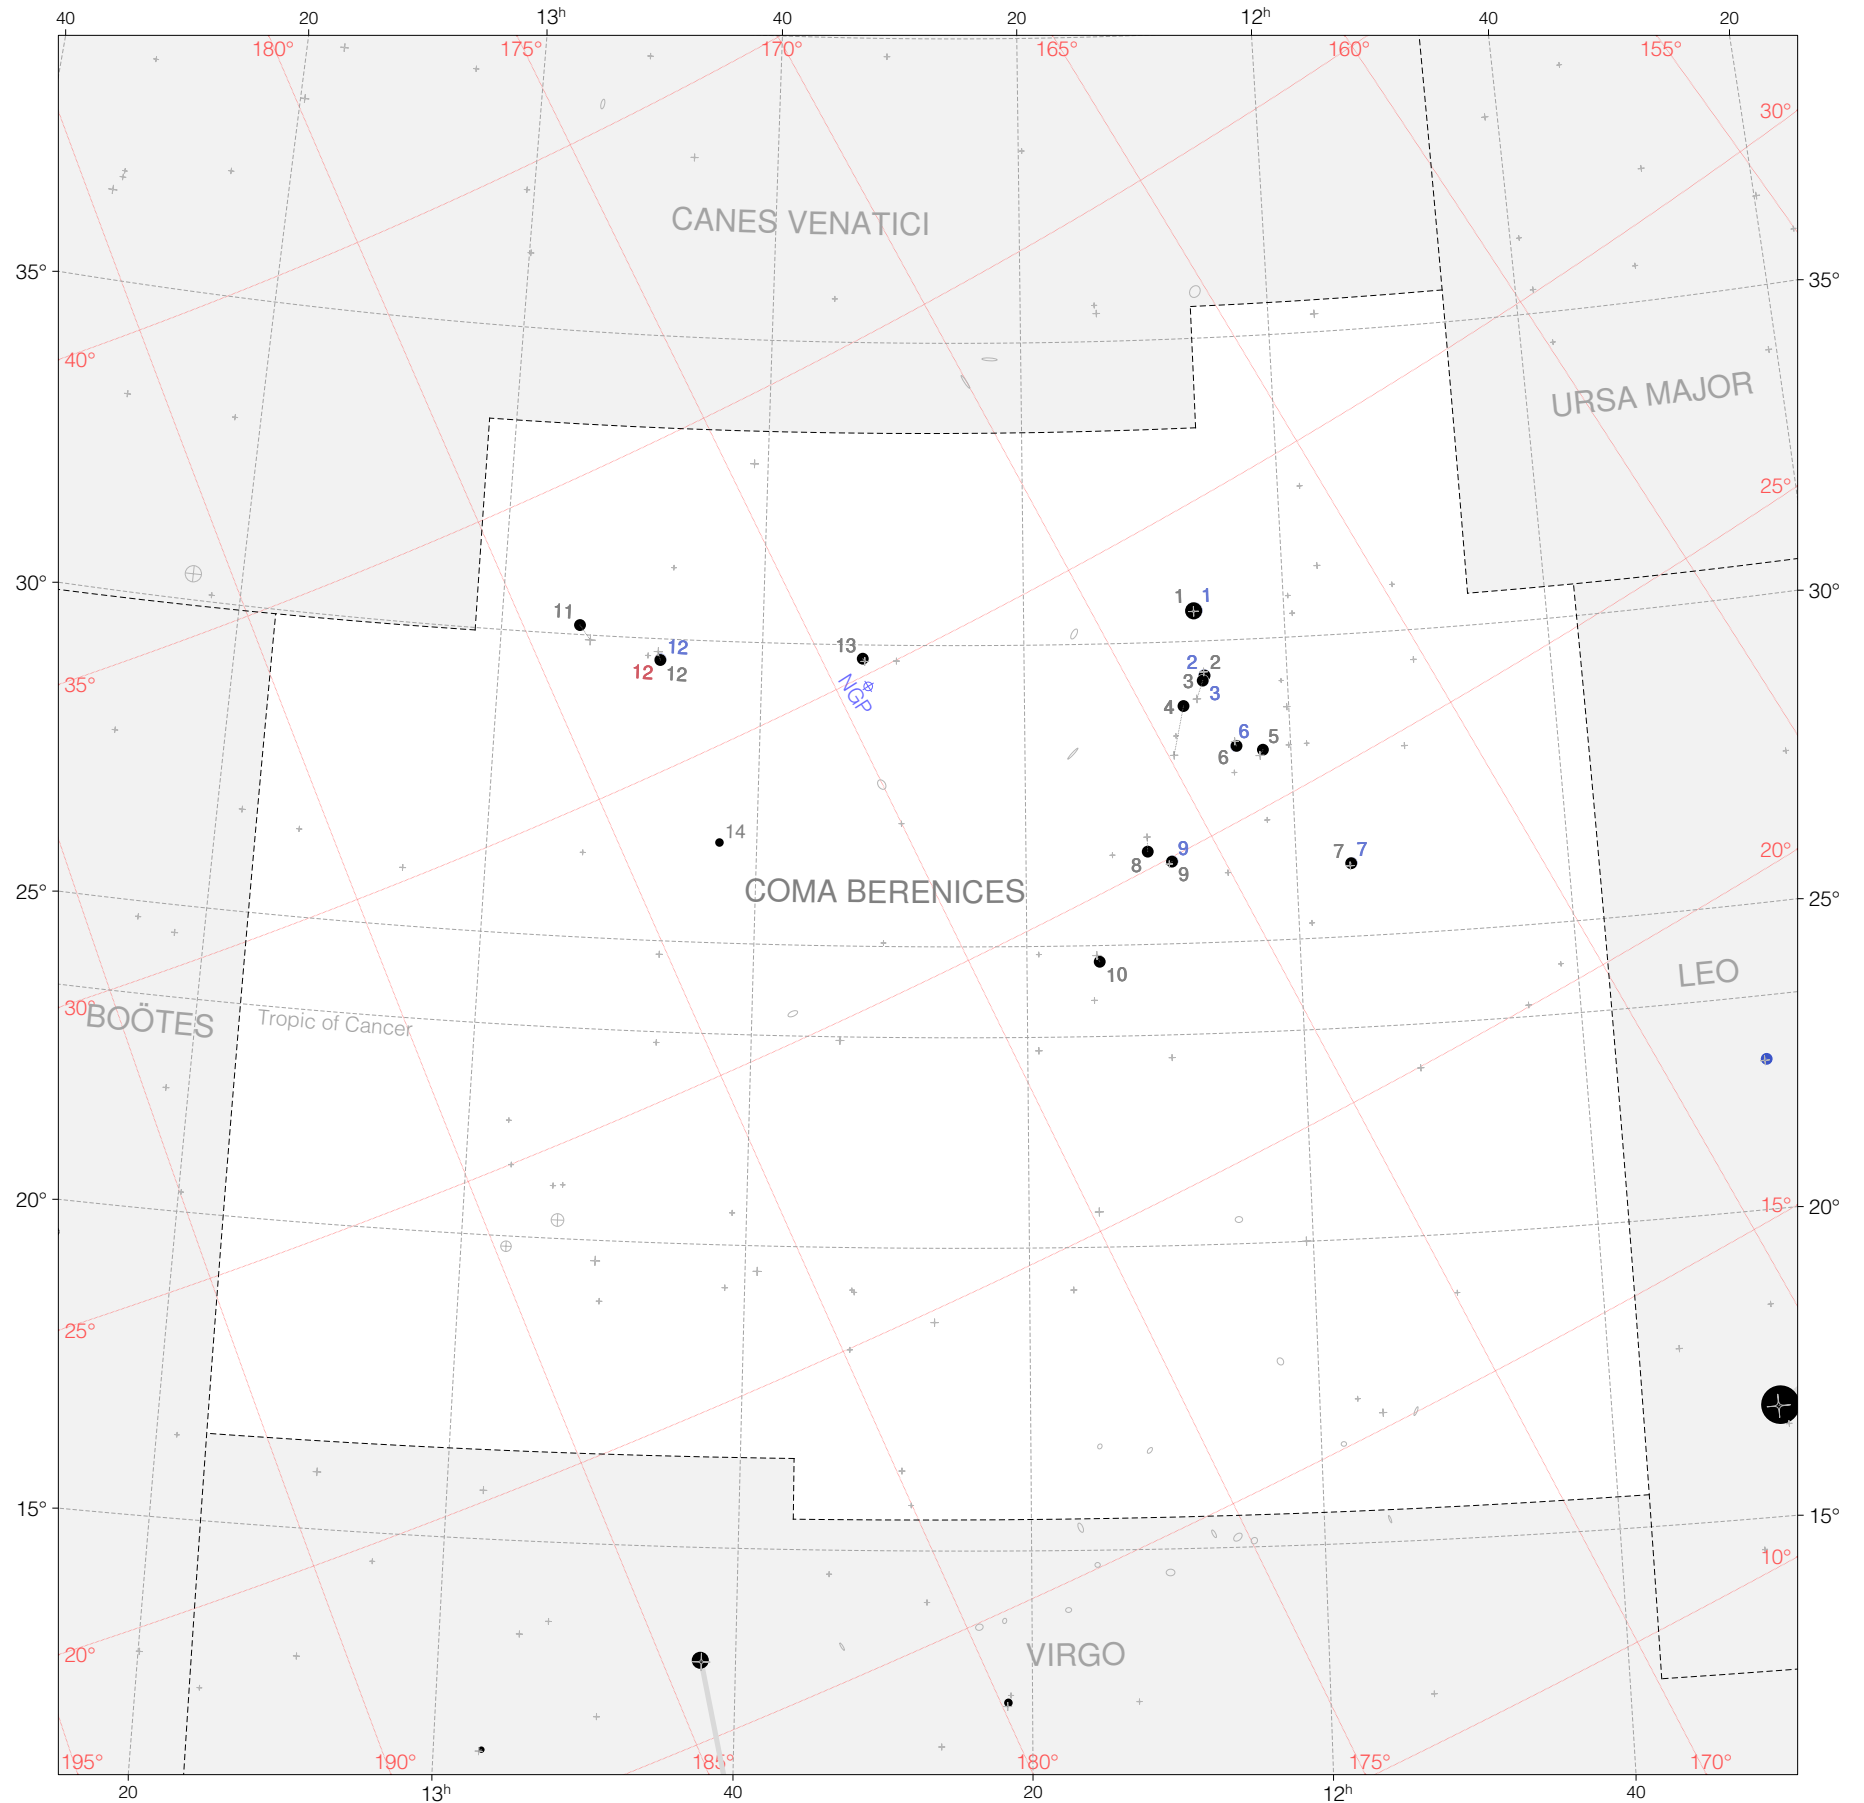

Tycho Stars in Coma Berenices

Magnitudes:  1 2 3 4 5 6

Versions:  t m k r

Scale at center:  0° 2° 4°