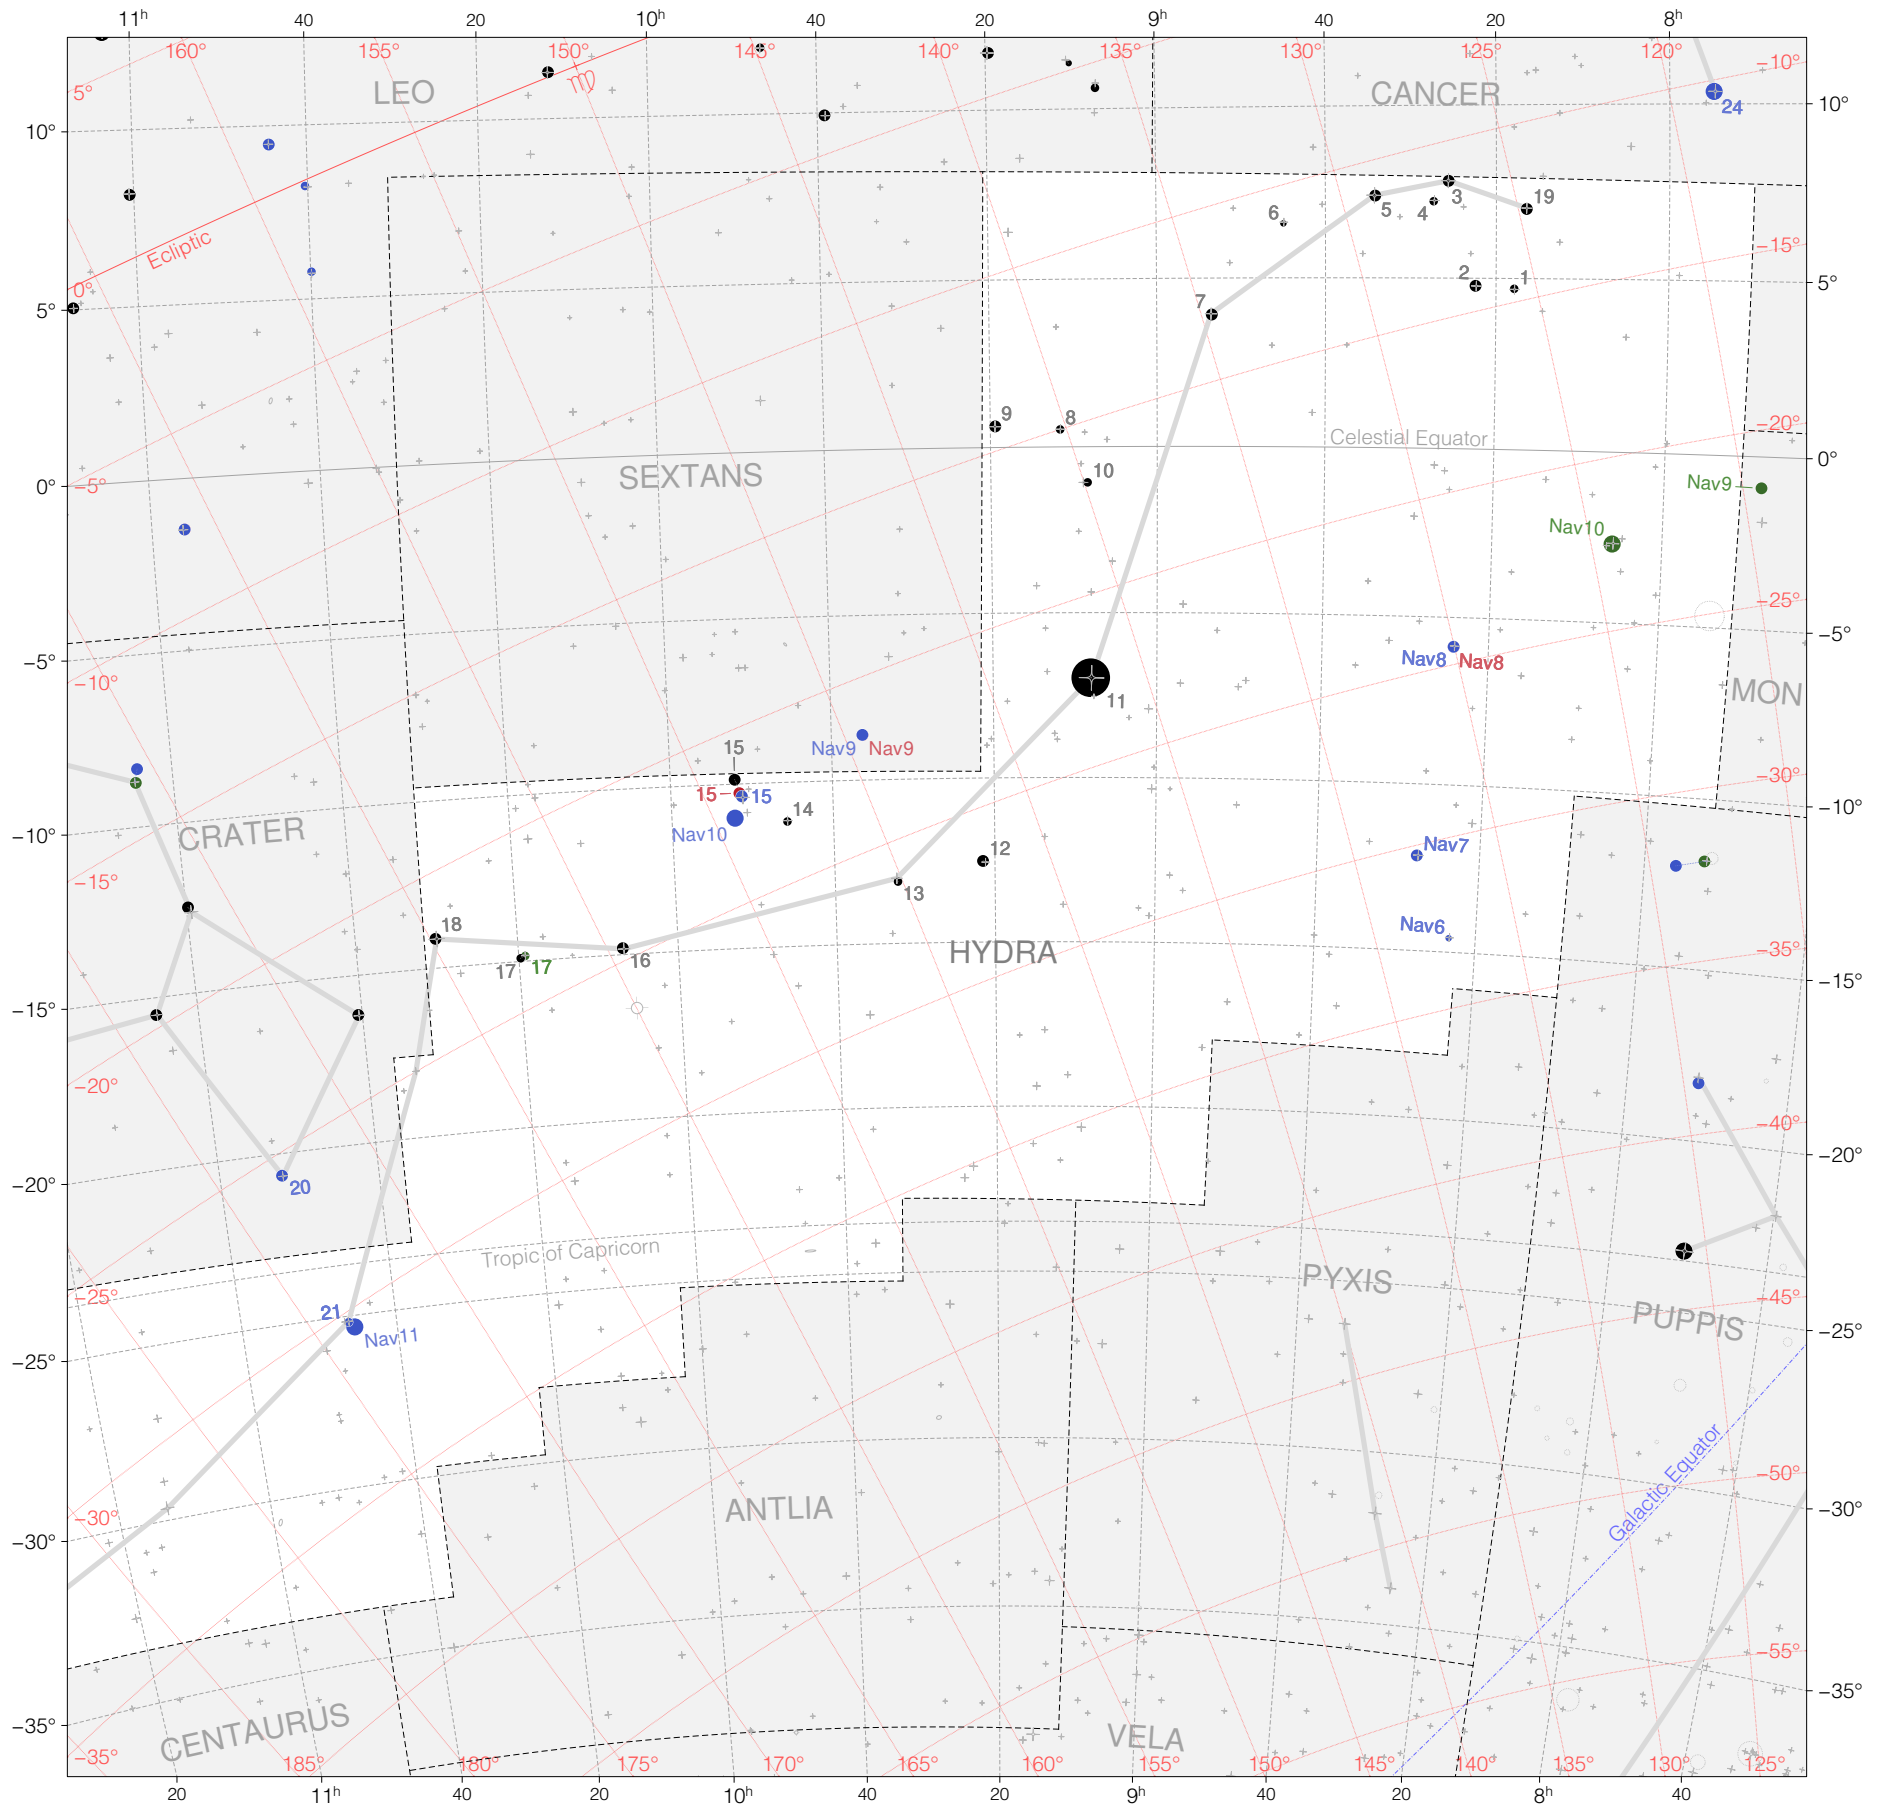

Tycho Stars in Hydra (west)

Magnitudes: 1 2 3 4 5 6

Versions: t m k r

Scale at center: 0° 2° 4°