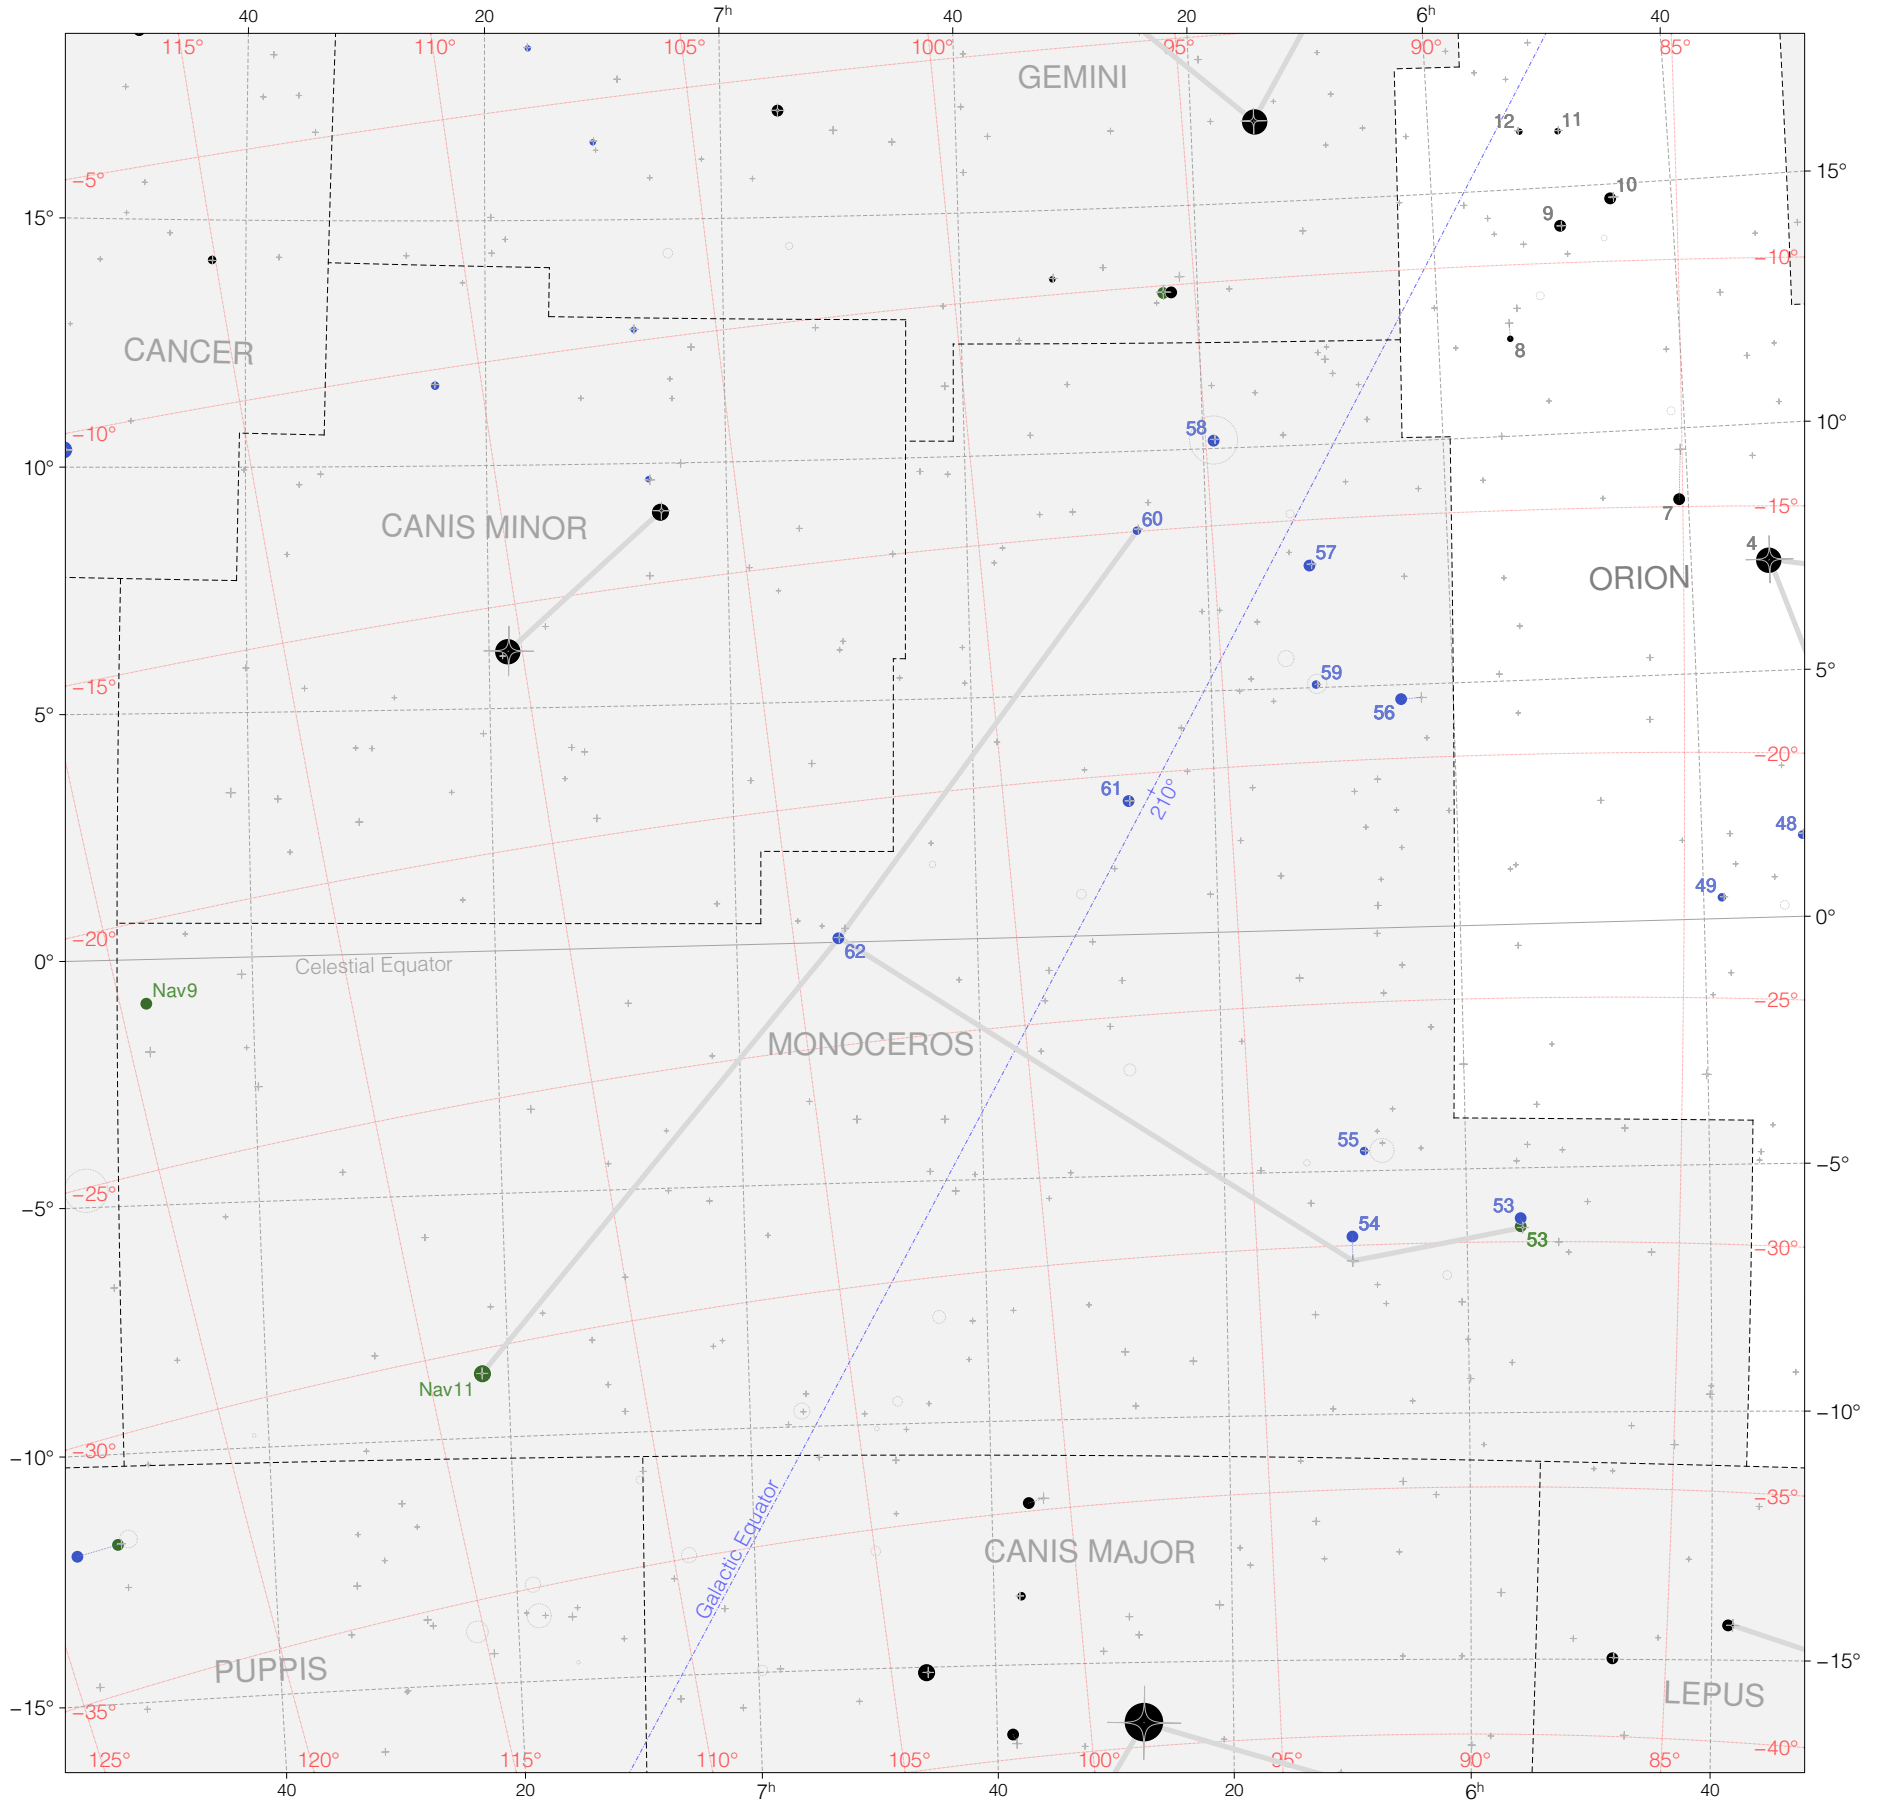

Tycho Stars in Orion (overflow)

Magnitudes: 1 2 3 4 5 6

Versions: t m k r

Scale at center: 0° 2° 4°