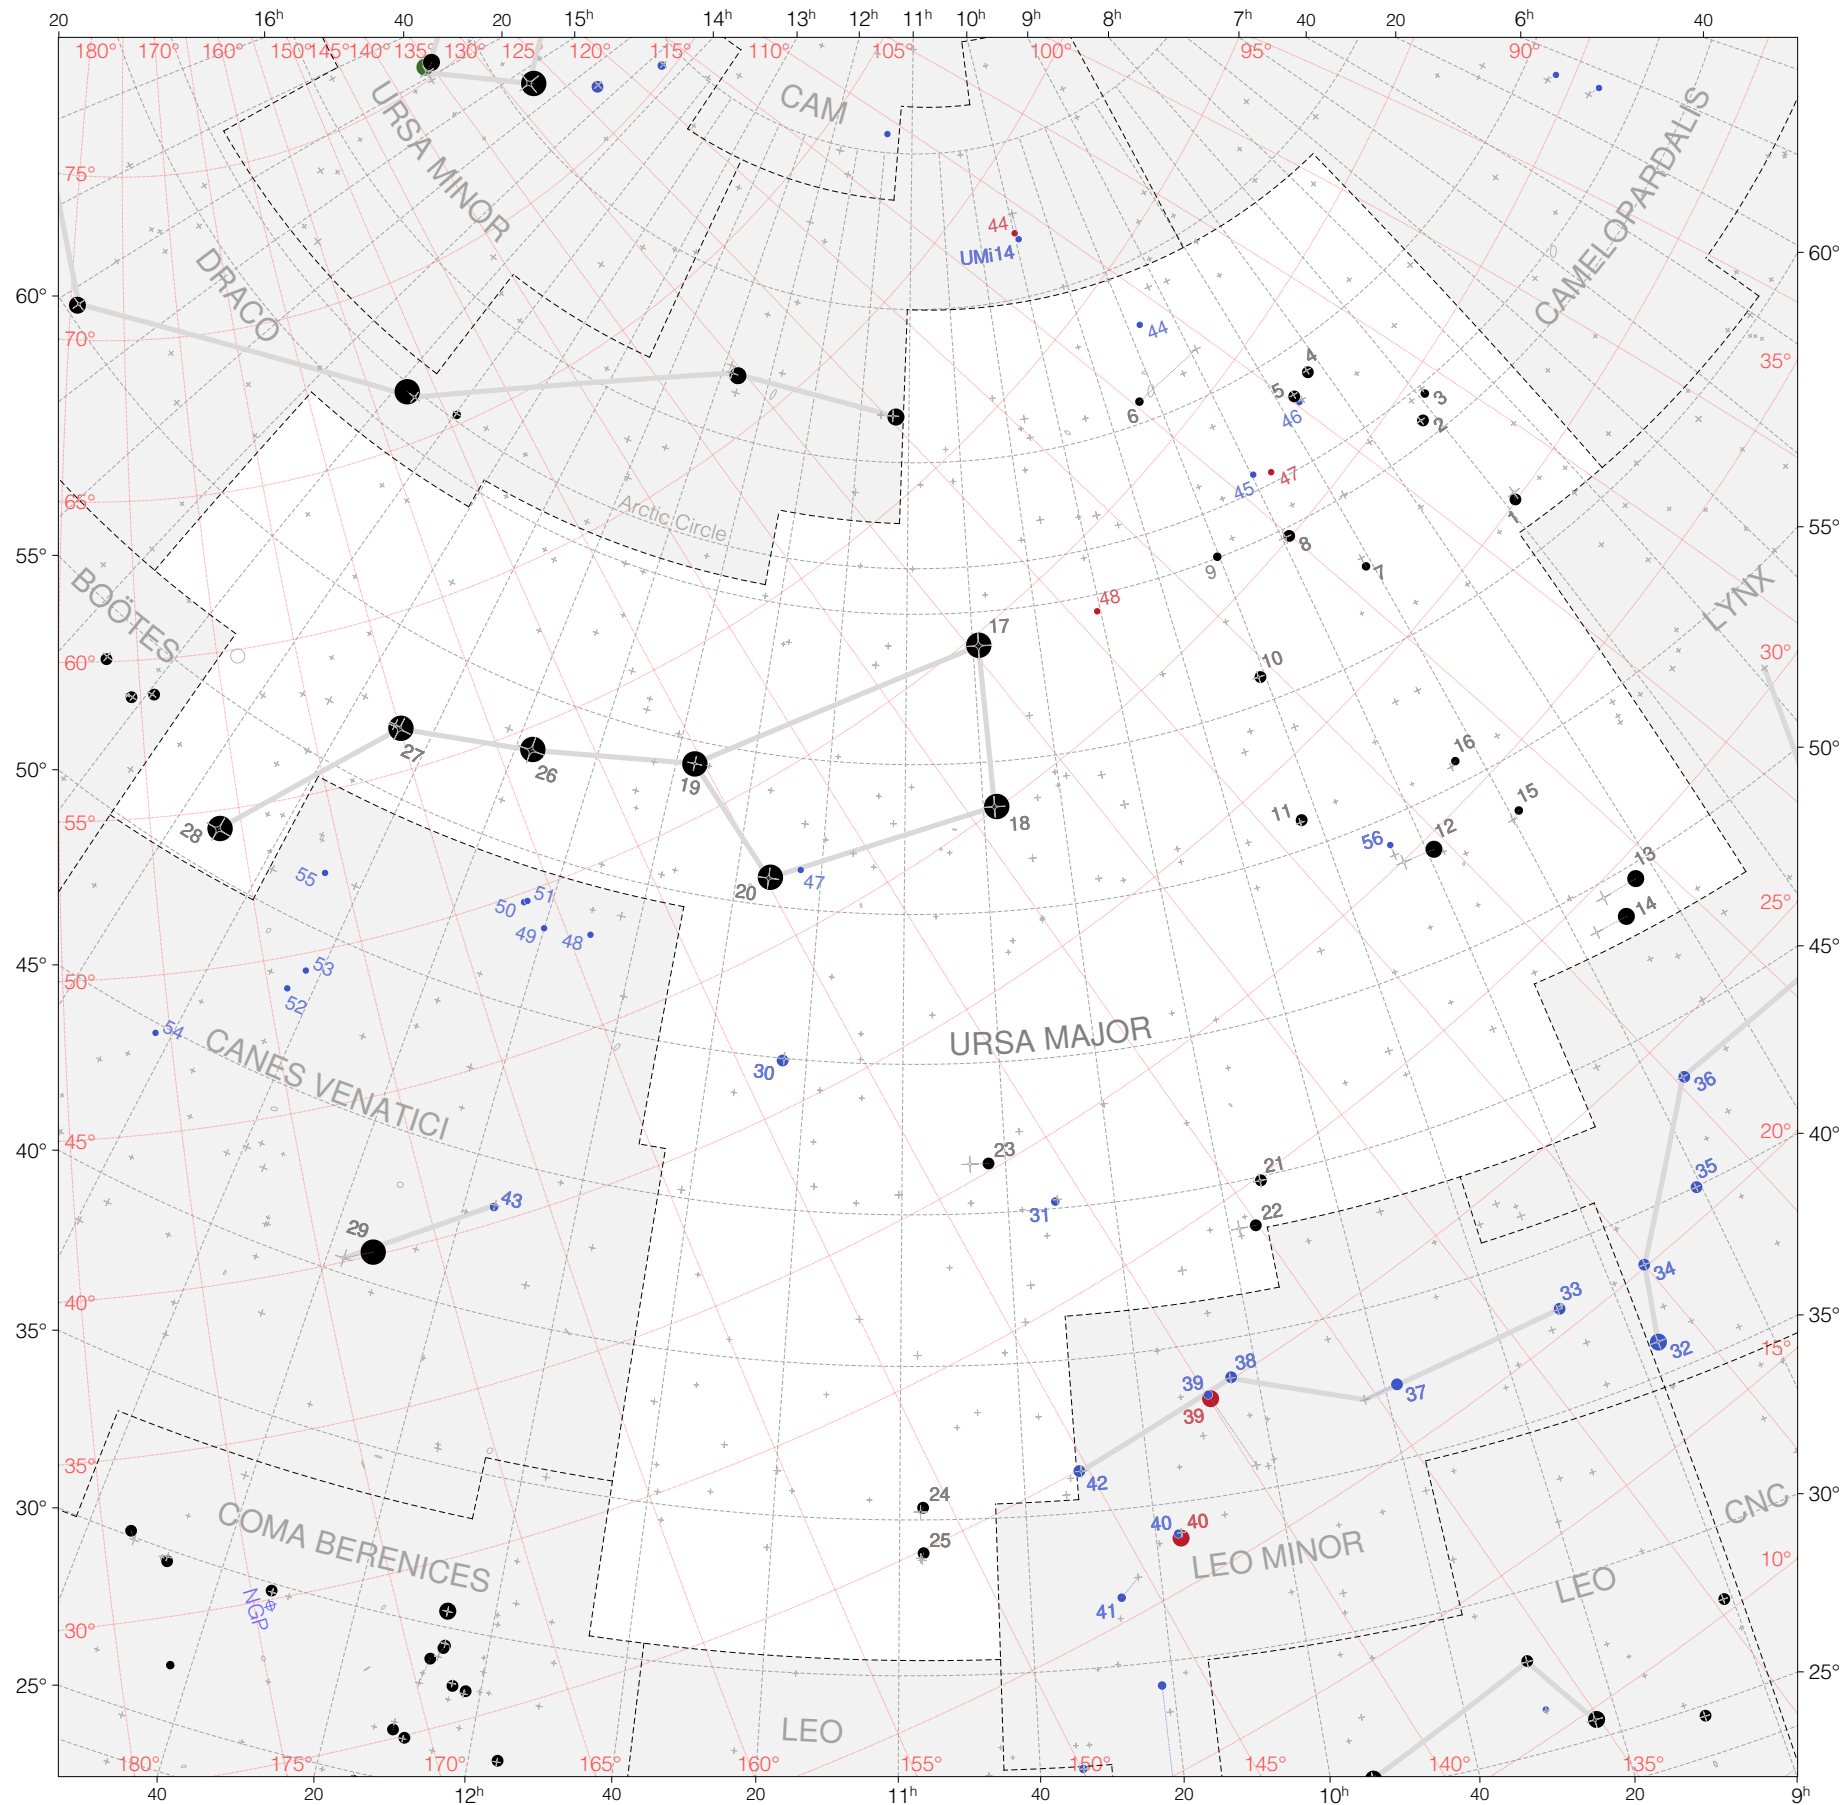

Tycho Stars in Ursa Major

Magnitudes: 1 2 3 4 5 6

Versions: t m k r

Scale at center: 0° 2° 4°