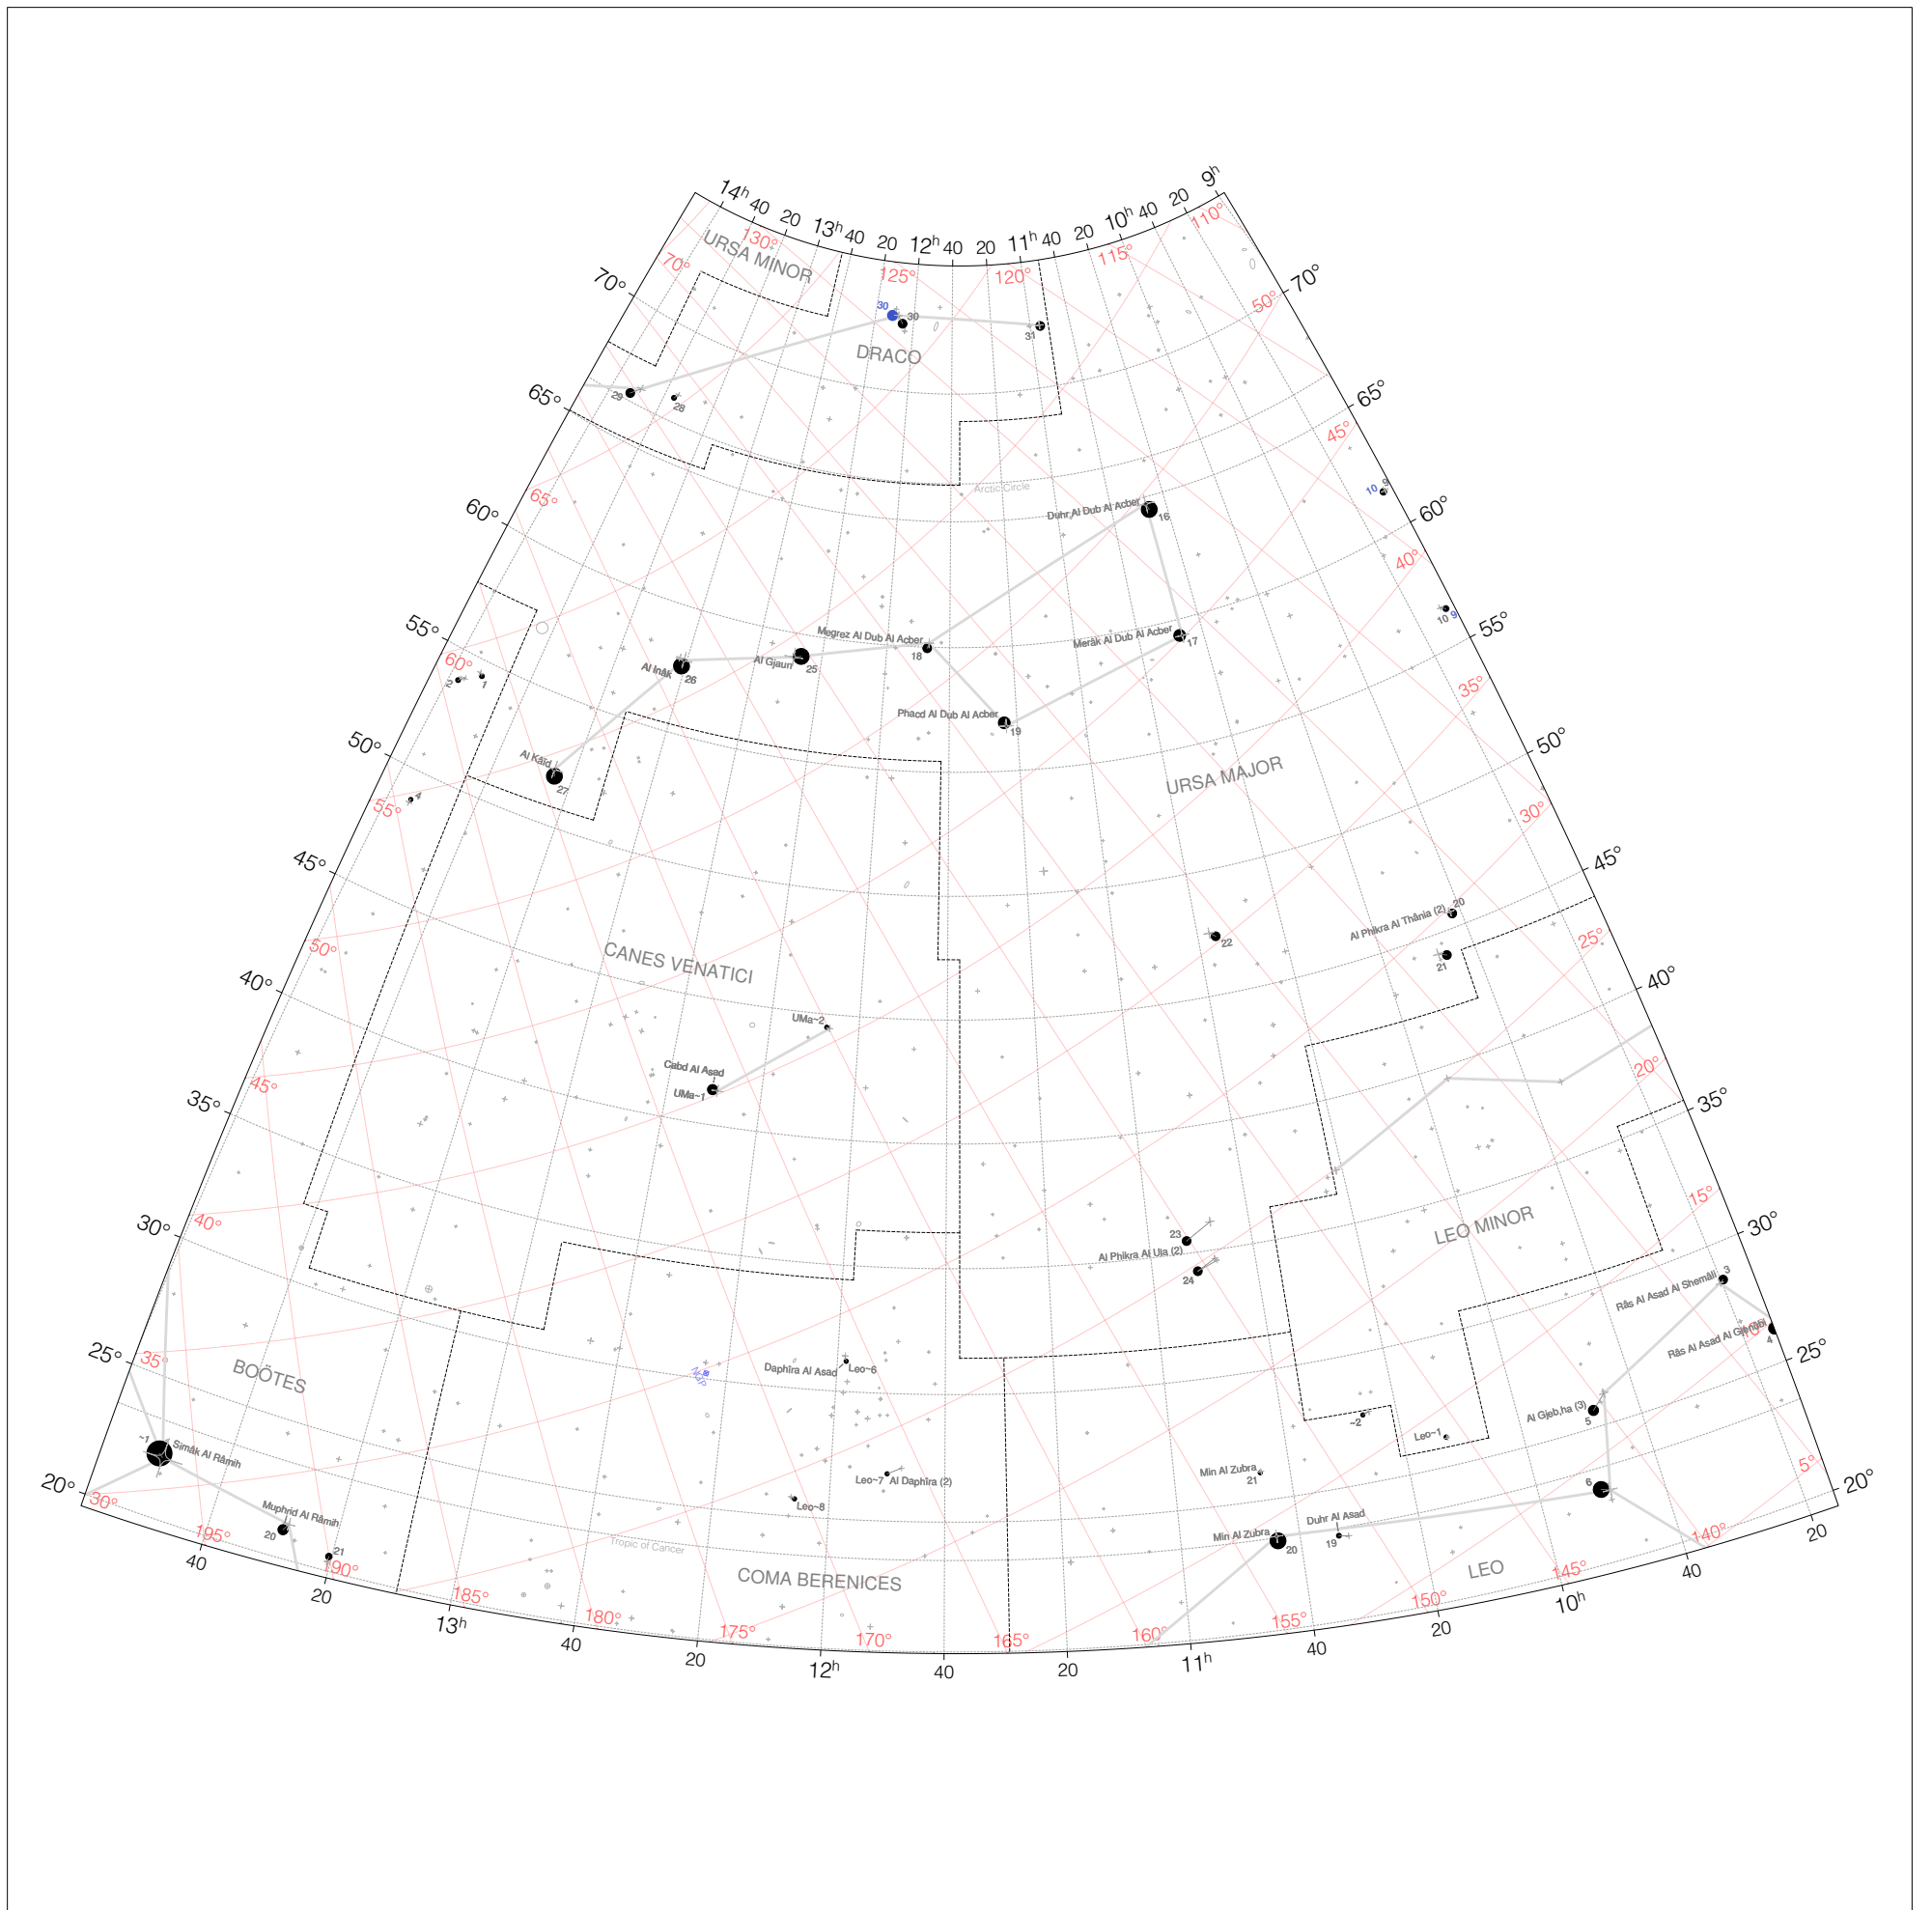

Ulugh Beg Stars from 10h to 14h and 20° to 70°

Magnitudes: ●●●●●●
1 2 3 4 5 6 7

Legend: ● ●
k b

Coordinates: 841 AH or 1437-07-05 (Julian)