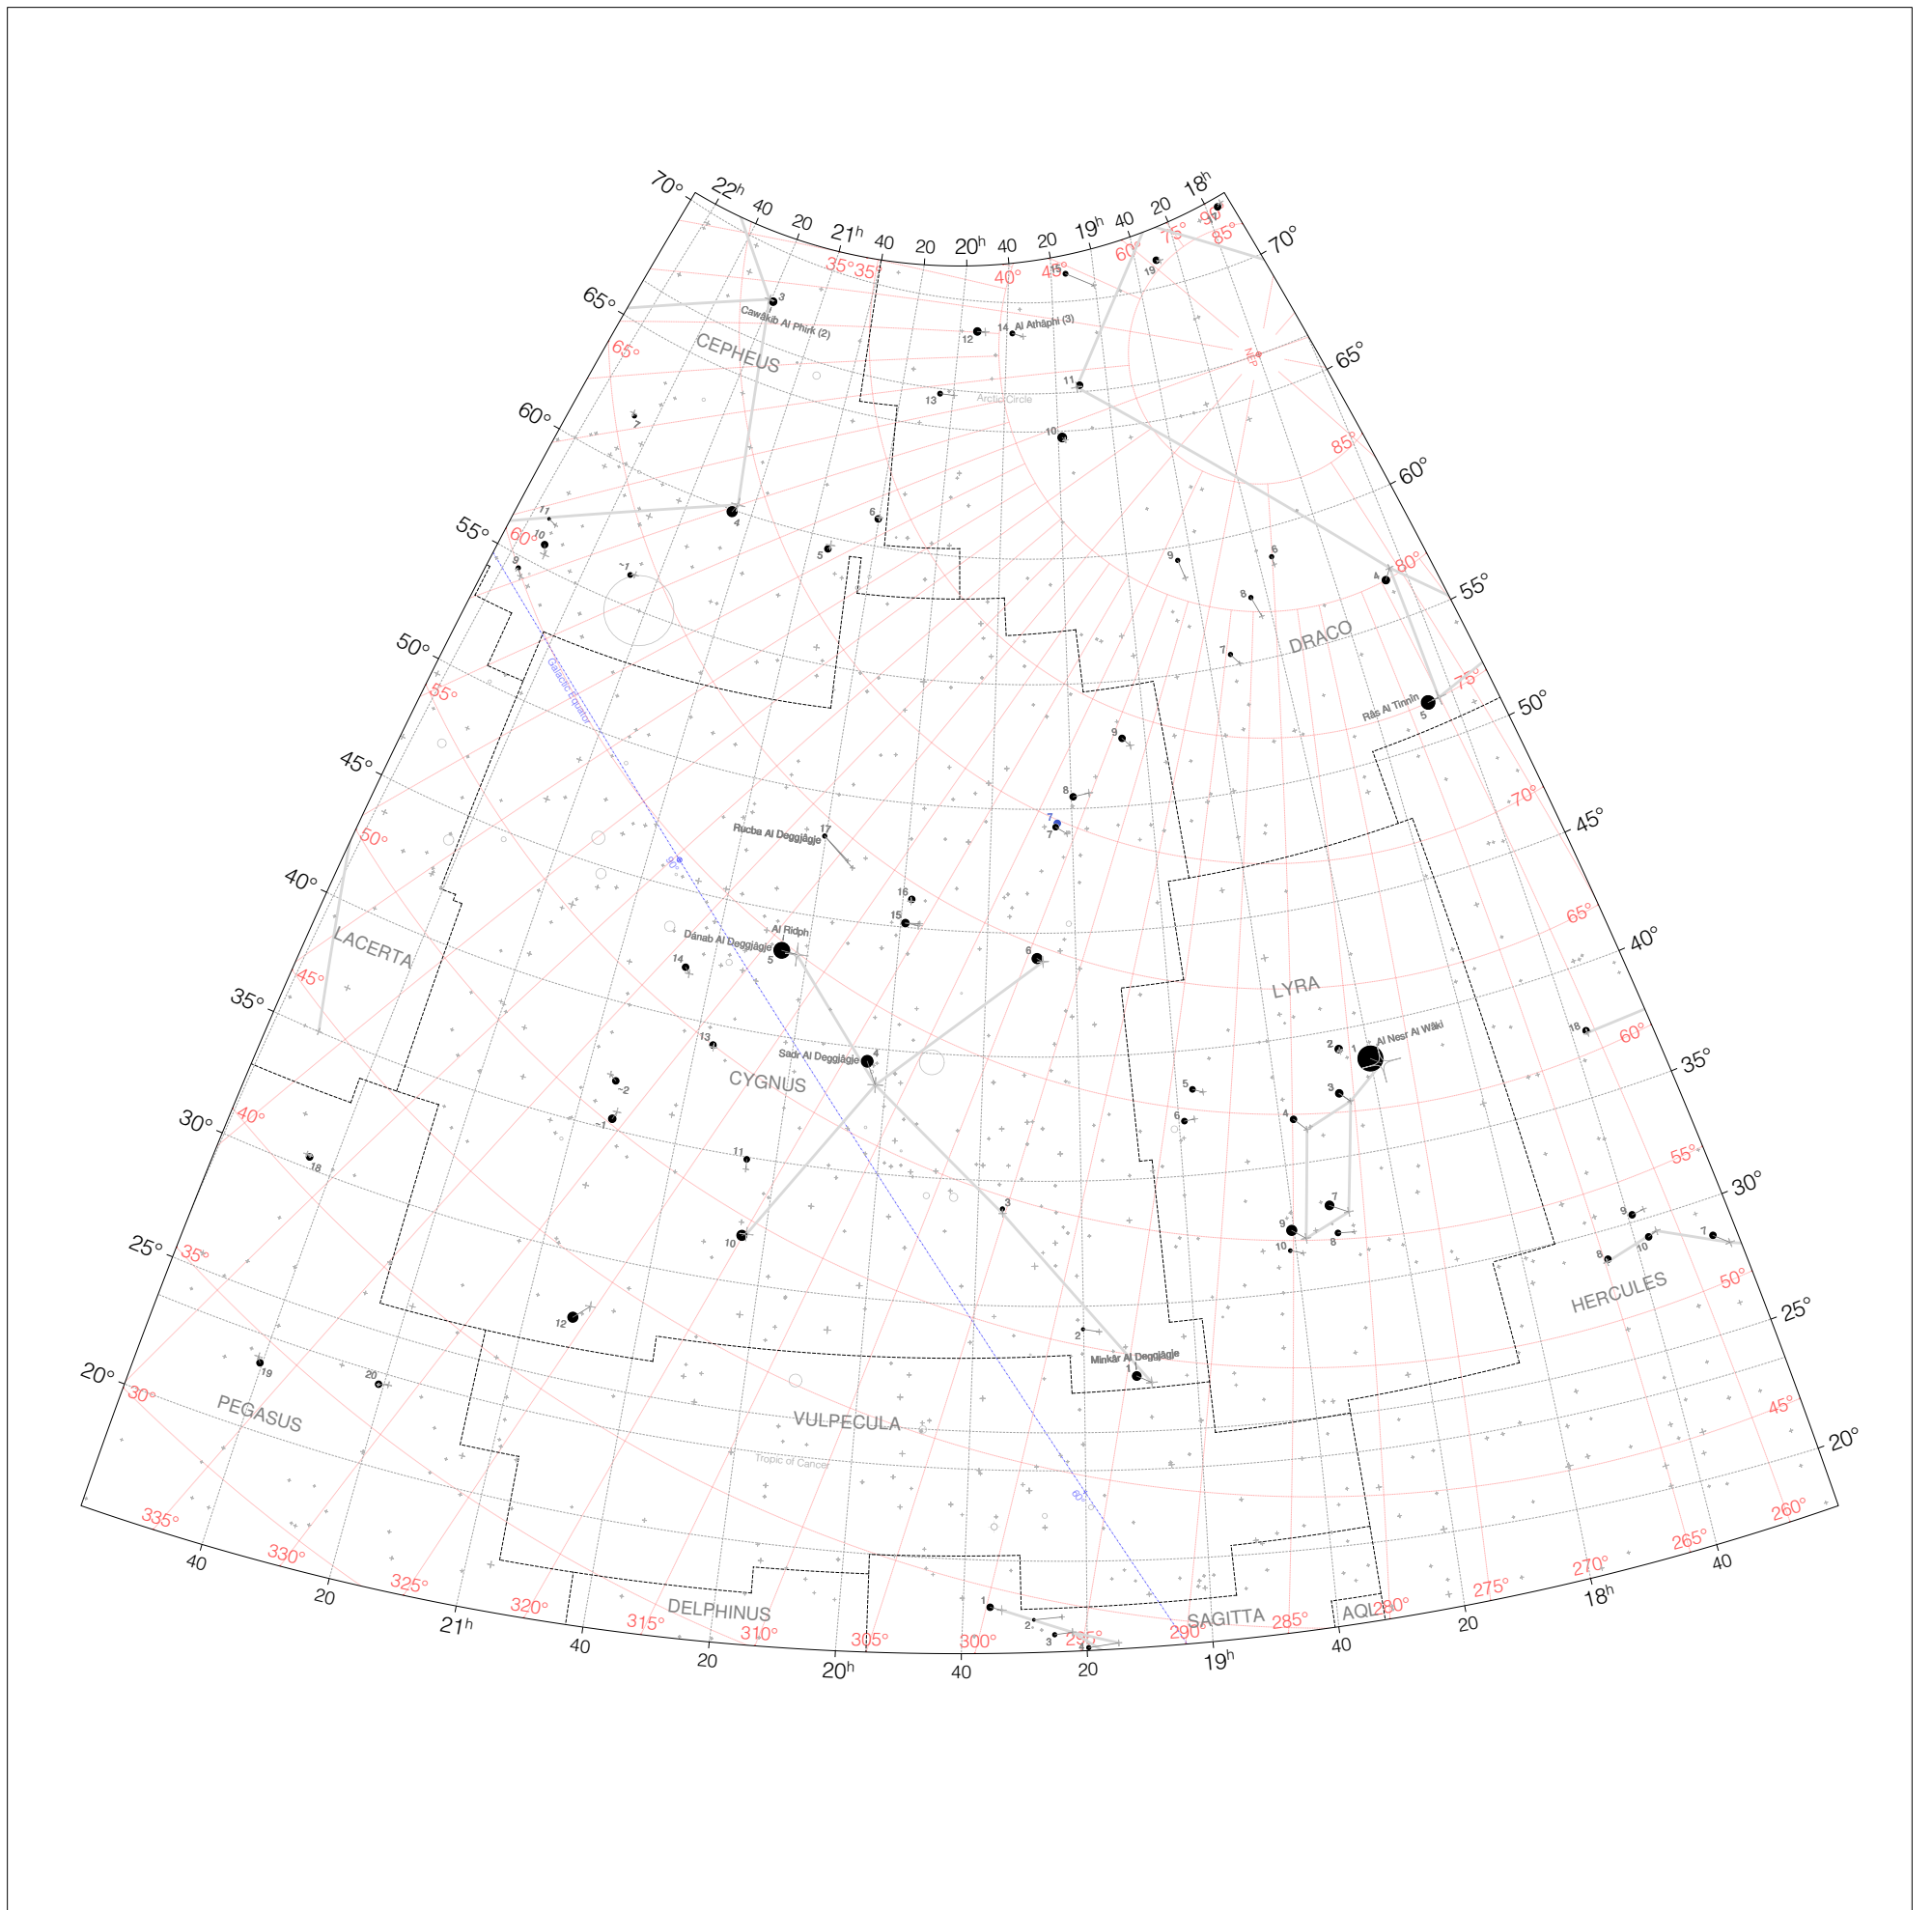

# Ulugh Beg Stars from 18h to 22h and 20° to 70°

Magnitudes: ●●●●●●  
1 2 3 4 5 6 7

Legend: ● ●  
k b

Coordinates: 841 AH or 1437-07-05 (Julian)