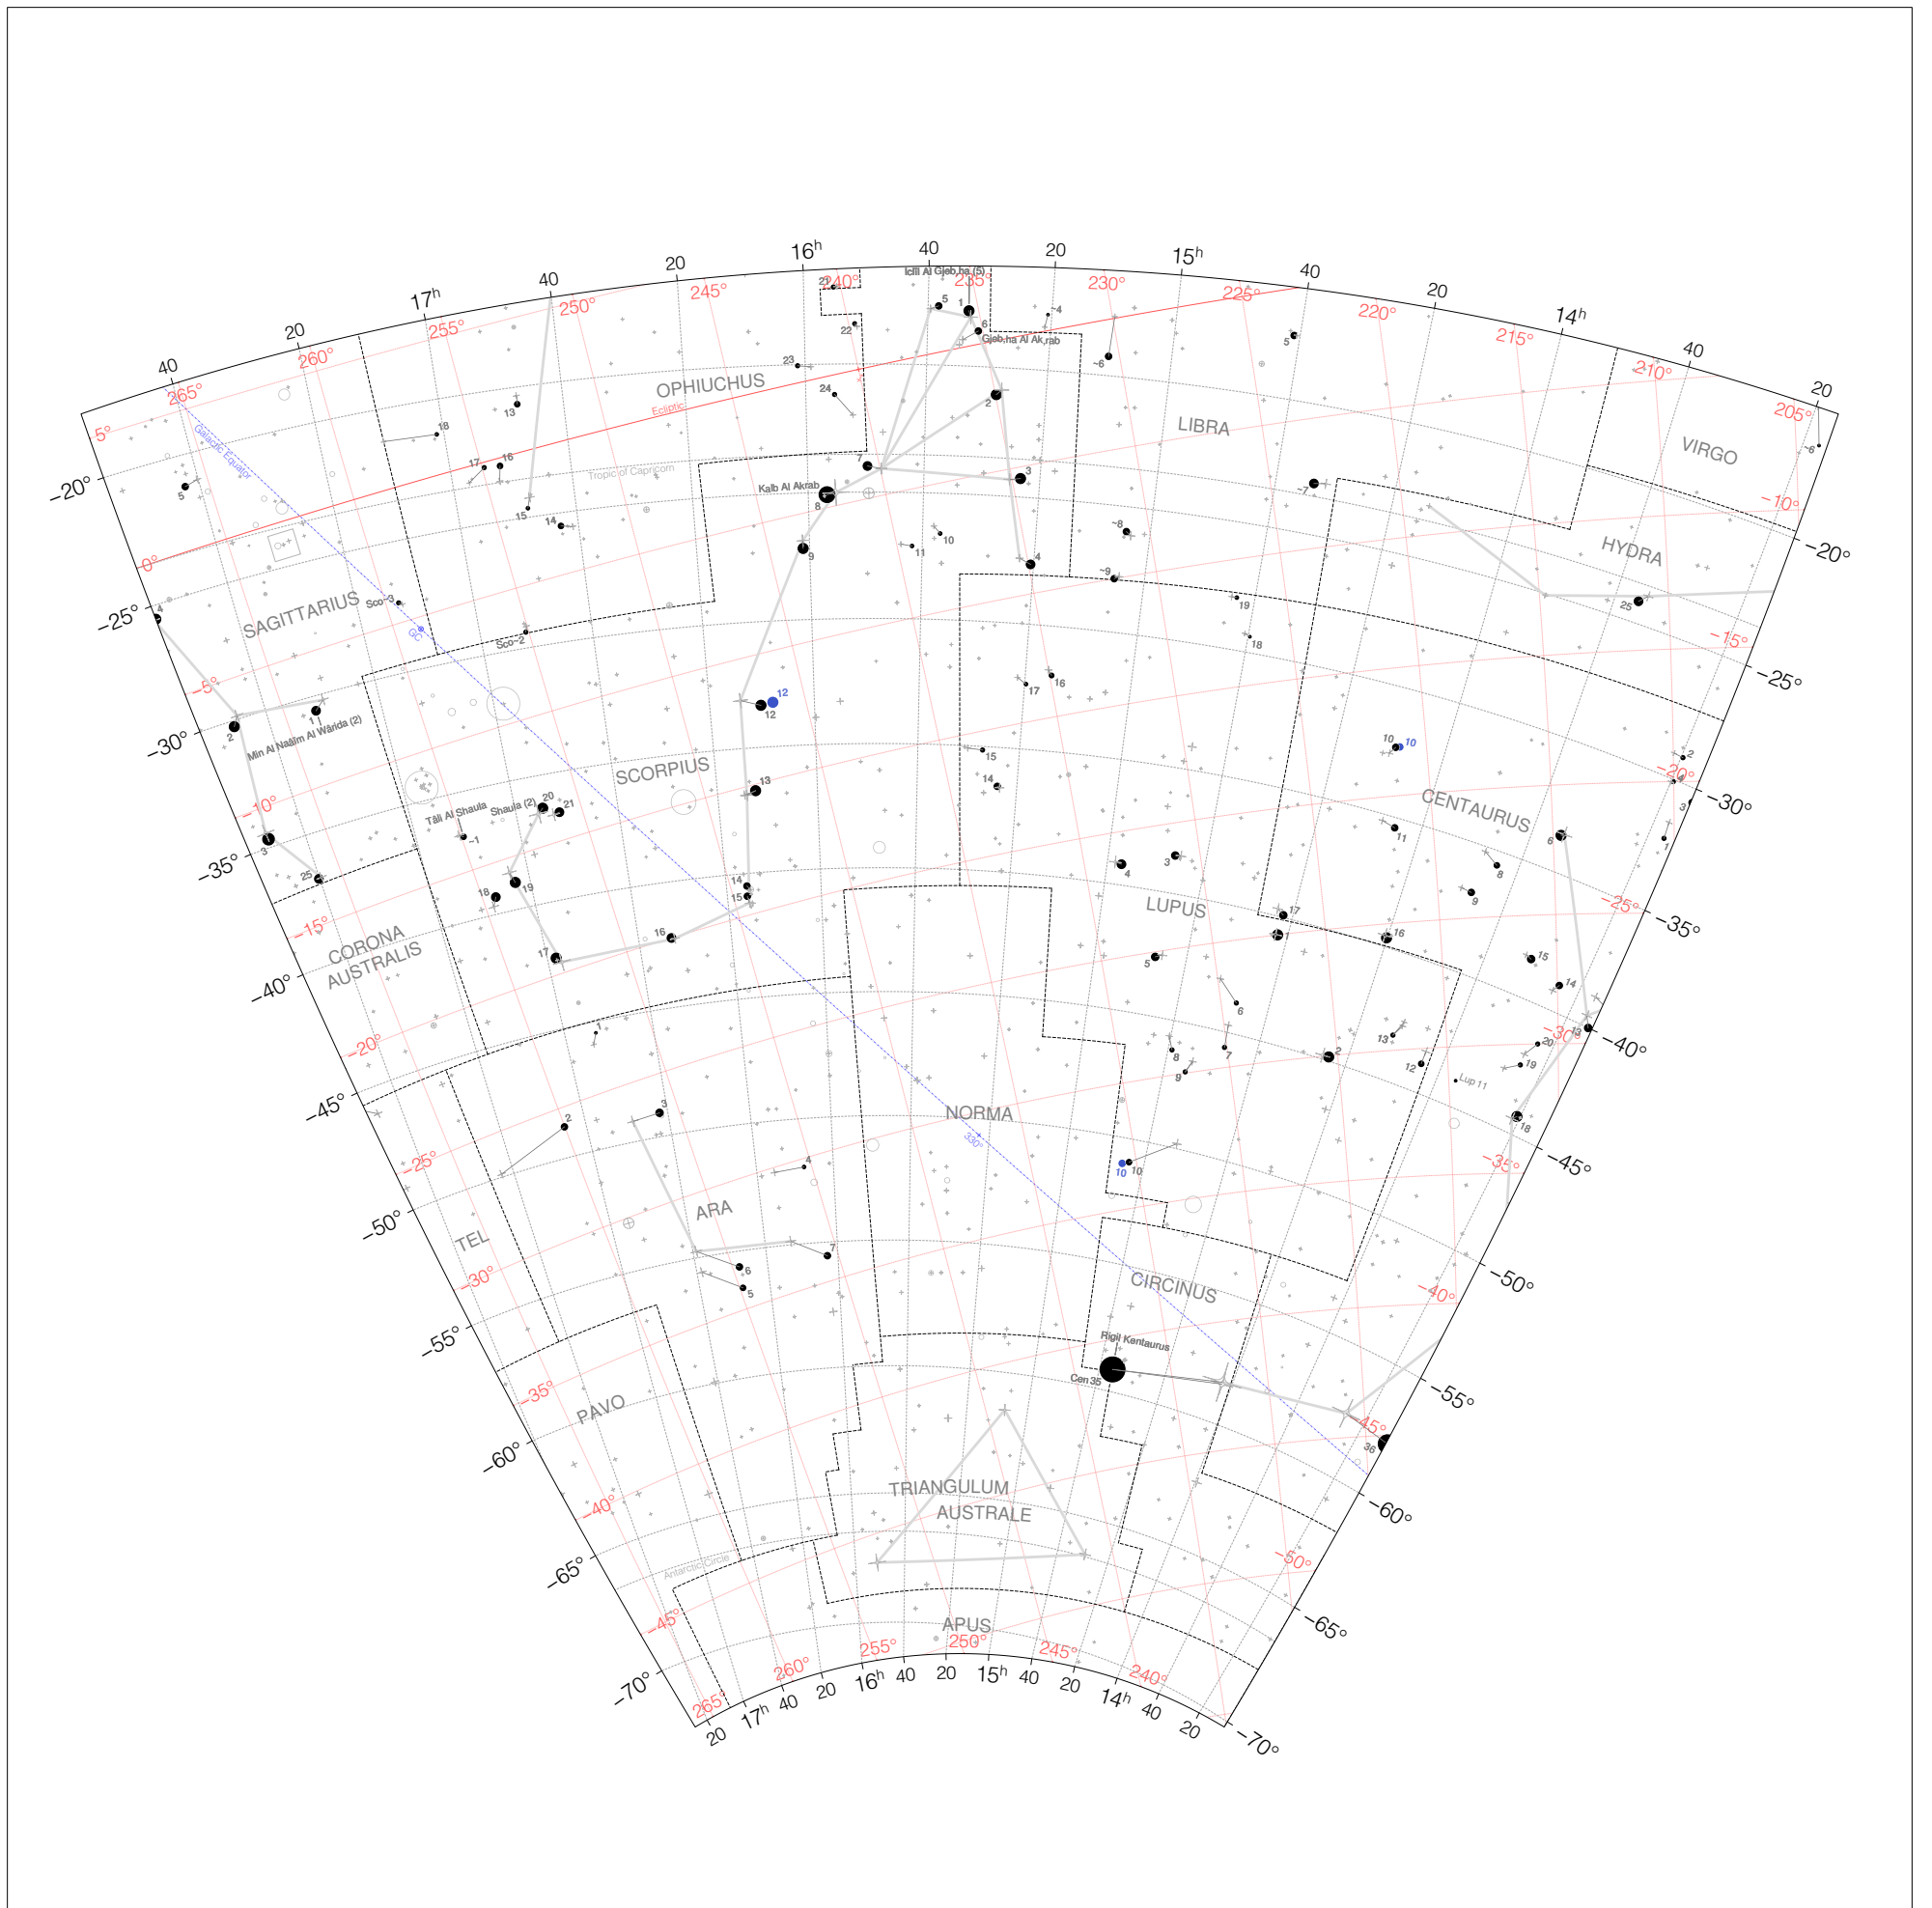

# Ulugh Beg Stars from 14h to 18h and -70° to -20°

Magnitudes: ●●●●●●  
1 2 3 4 5 6 7

Legend: ● ●  
k b

Coordinates: 841 AH or 1437-07-05 (Julian)