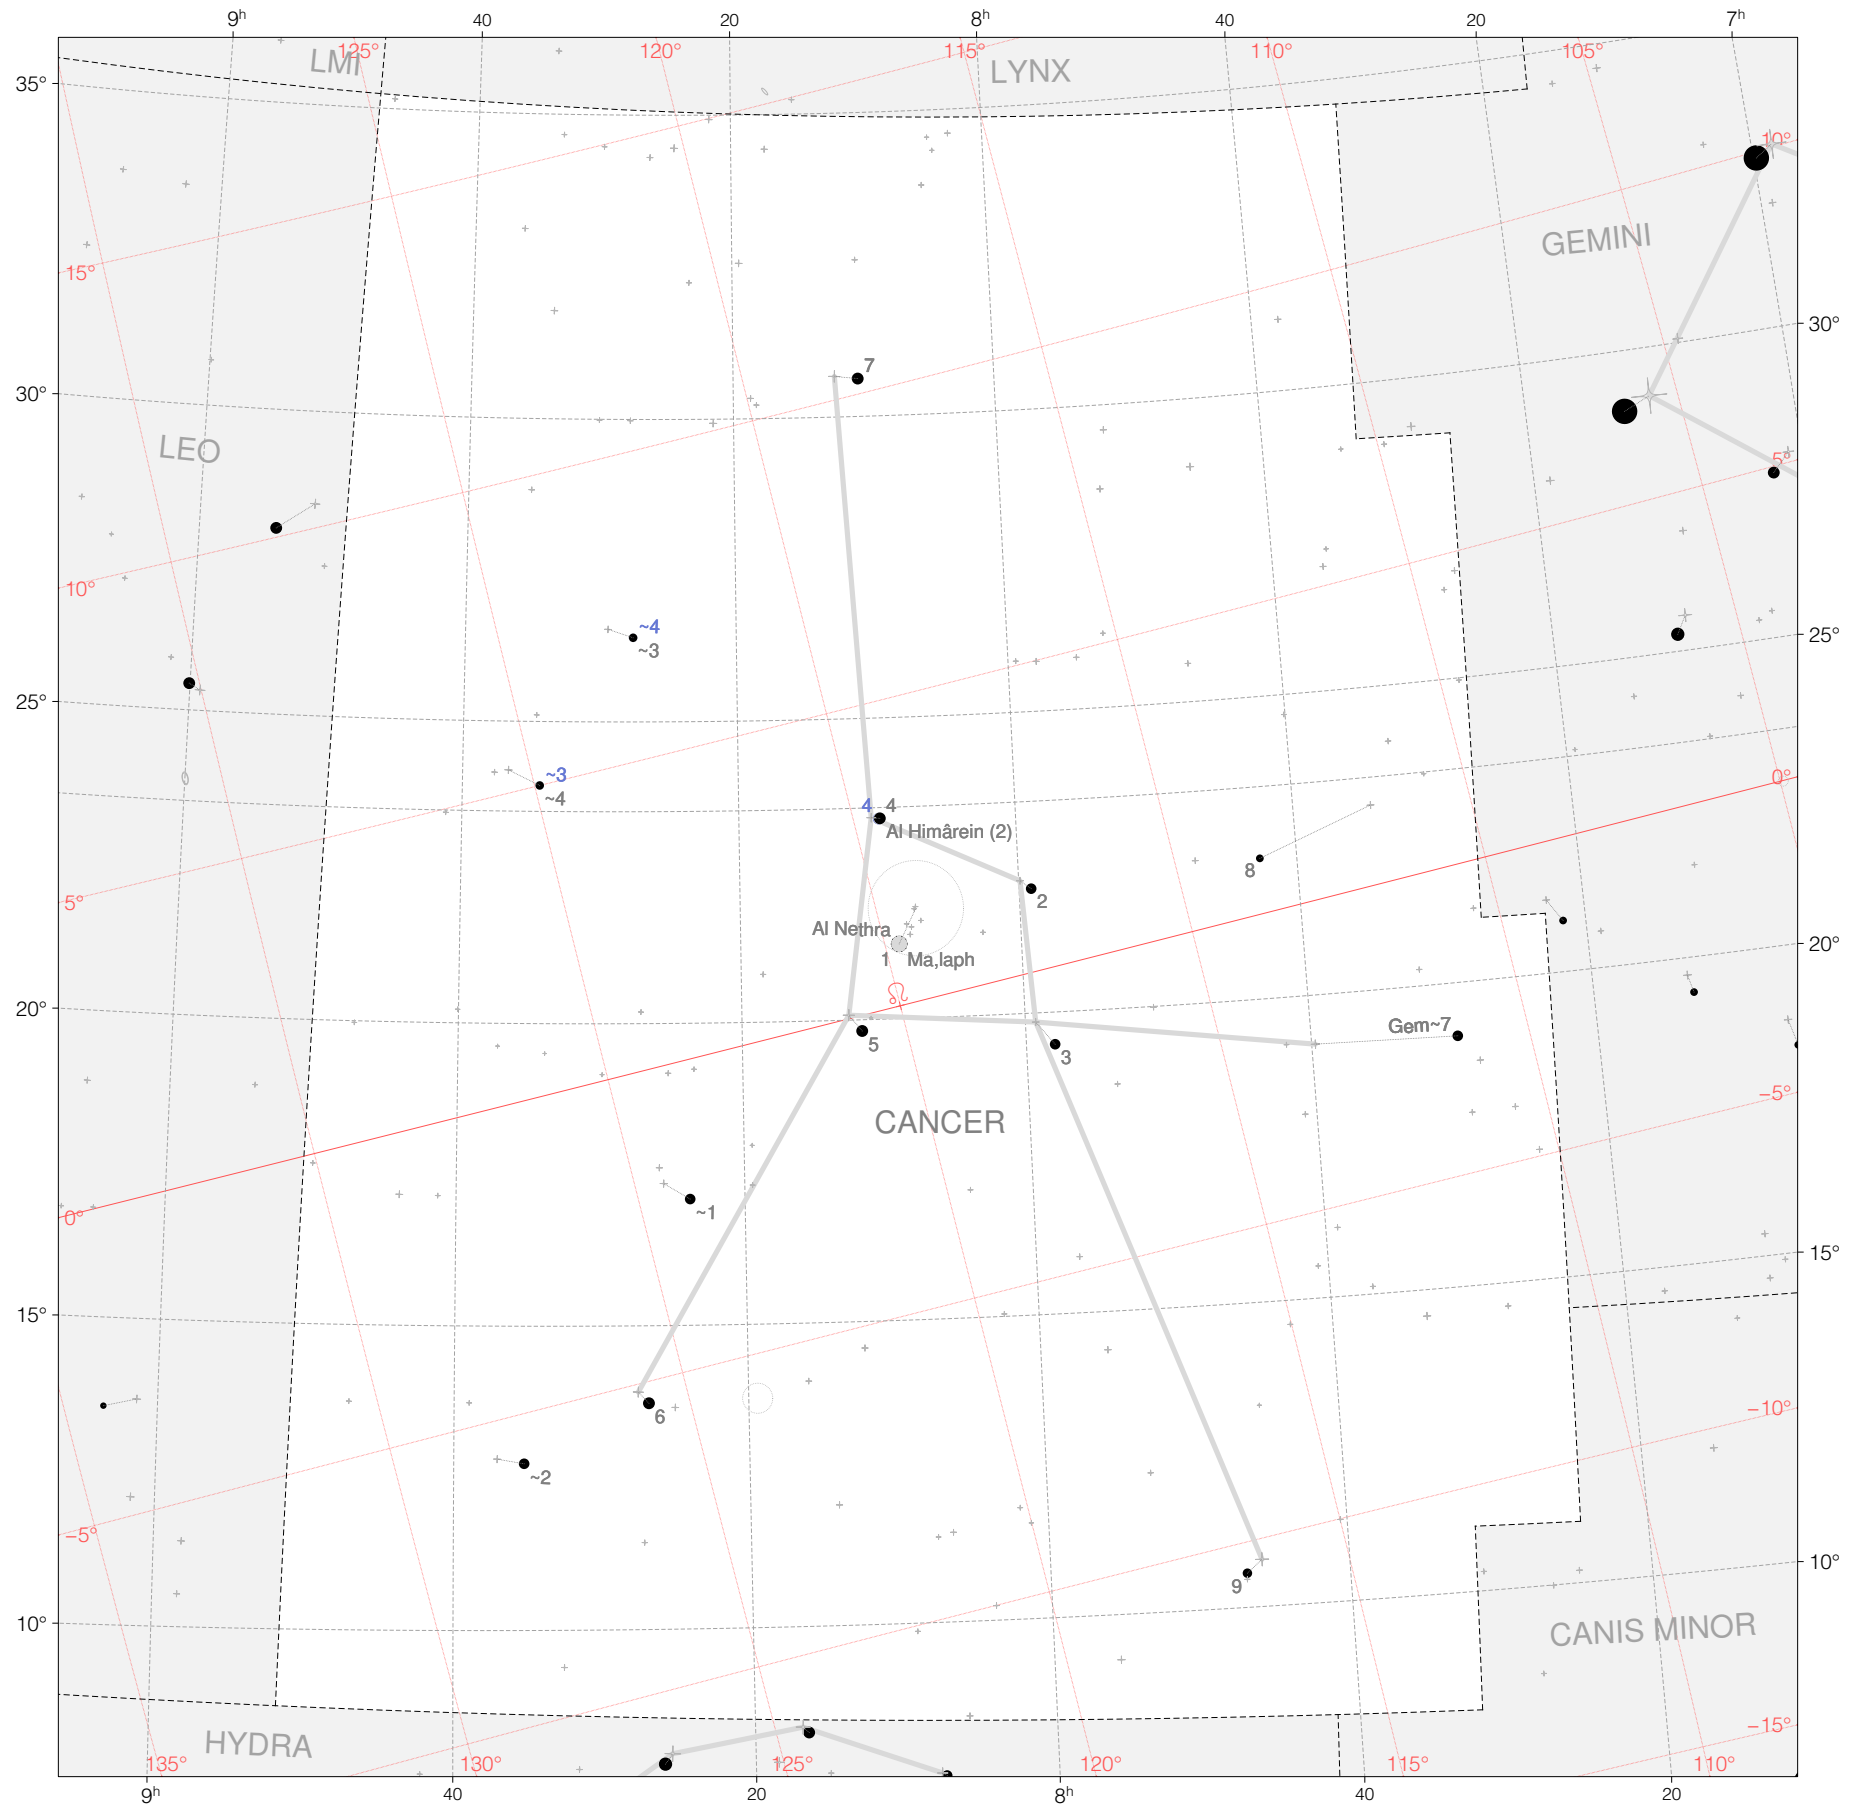

Ulugh Beg Stars in Cancer

Magnitudes:  1 2 3 4 5 6 7

Versions:  k b

Scale at center:  0° 2° 4°