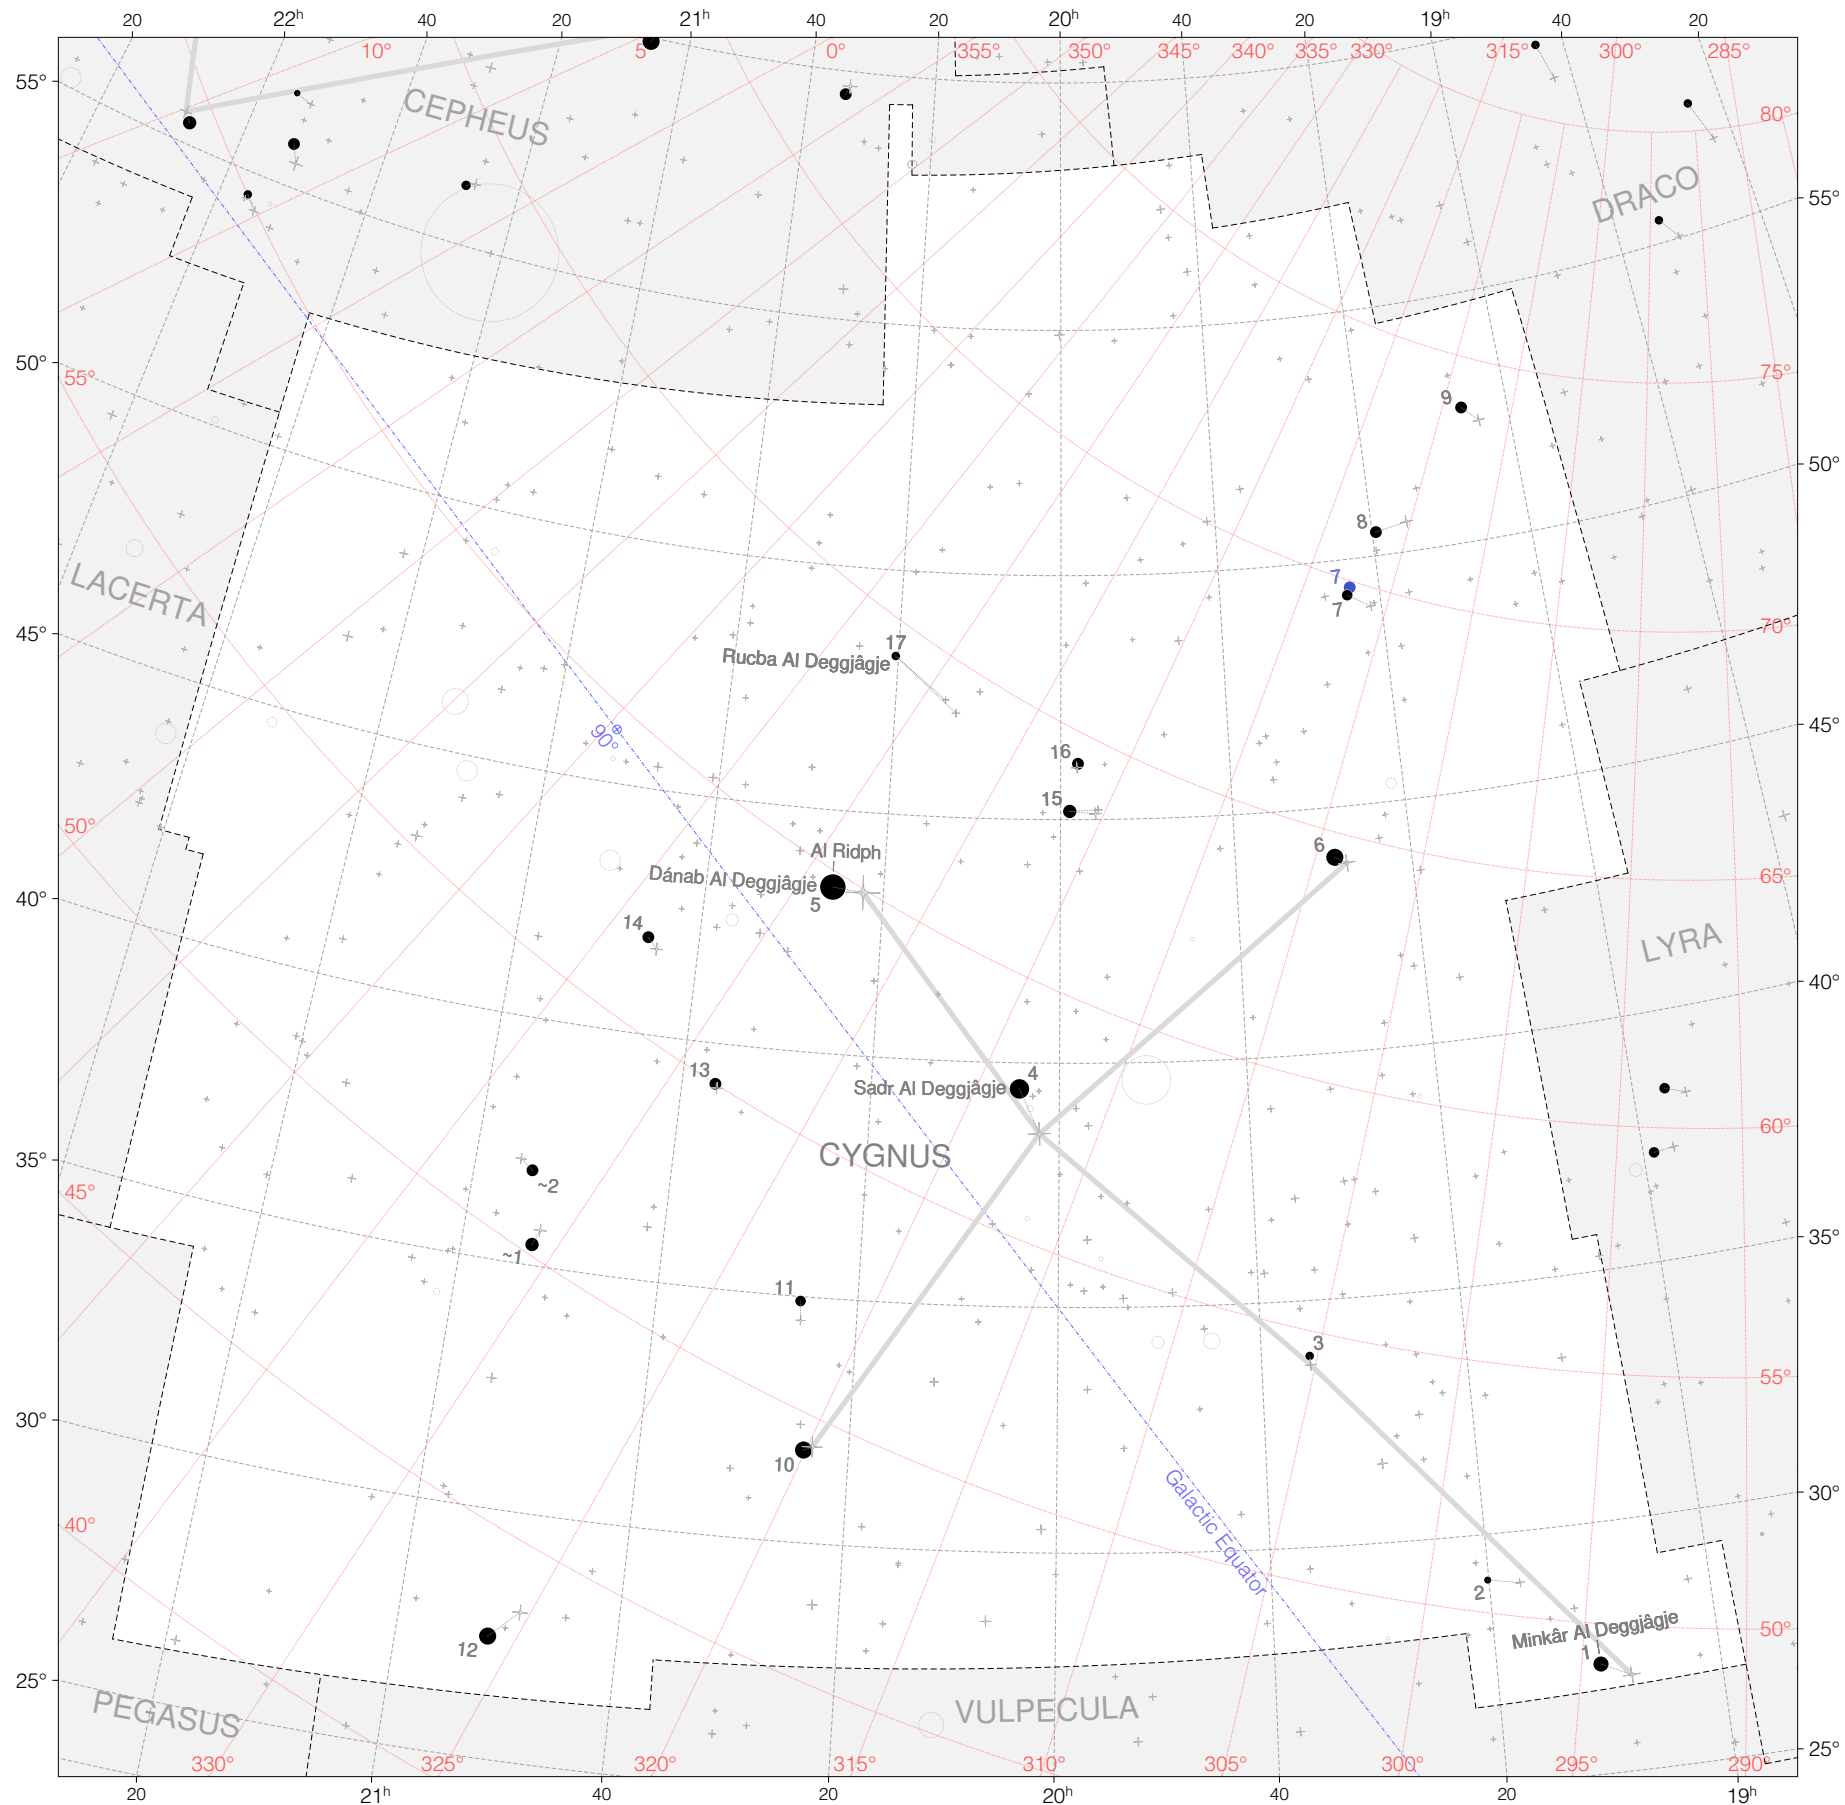

# Ulugh Beg Stars in Cygnus

Magnitudes: 1 2 3 4 5 6 7

Versions: k b

Scale at center: 0° 2° 4°