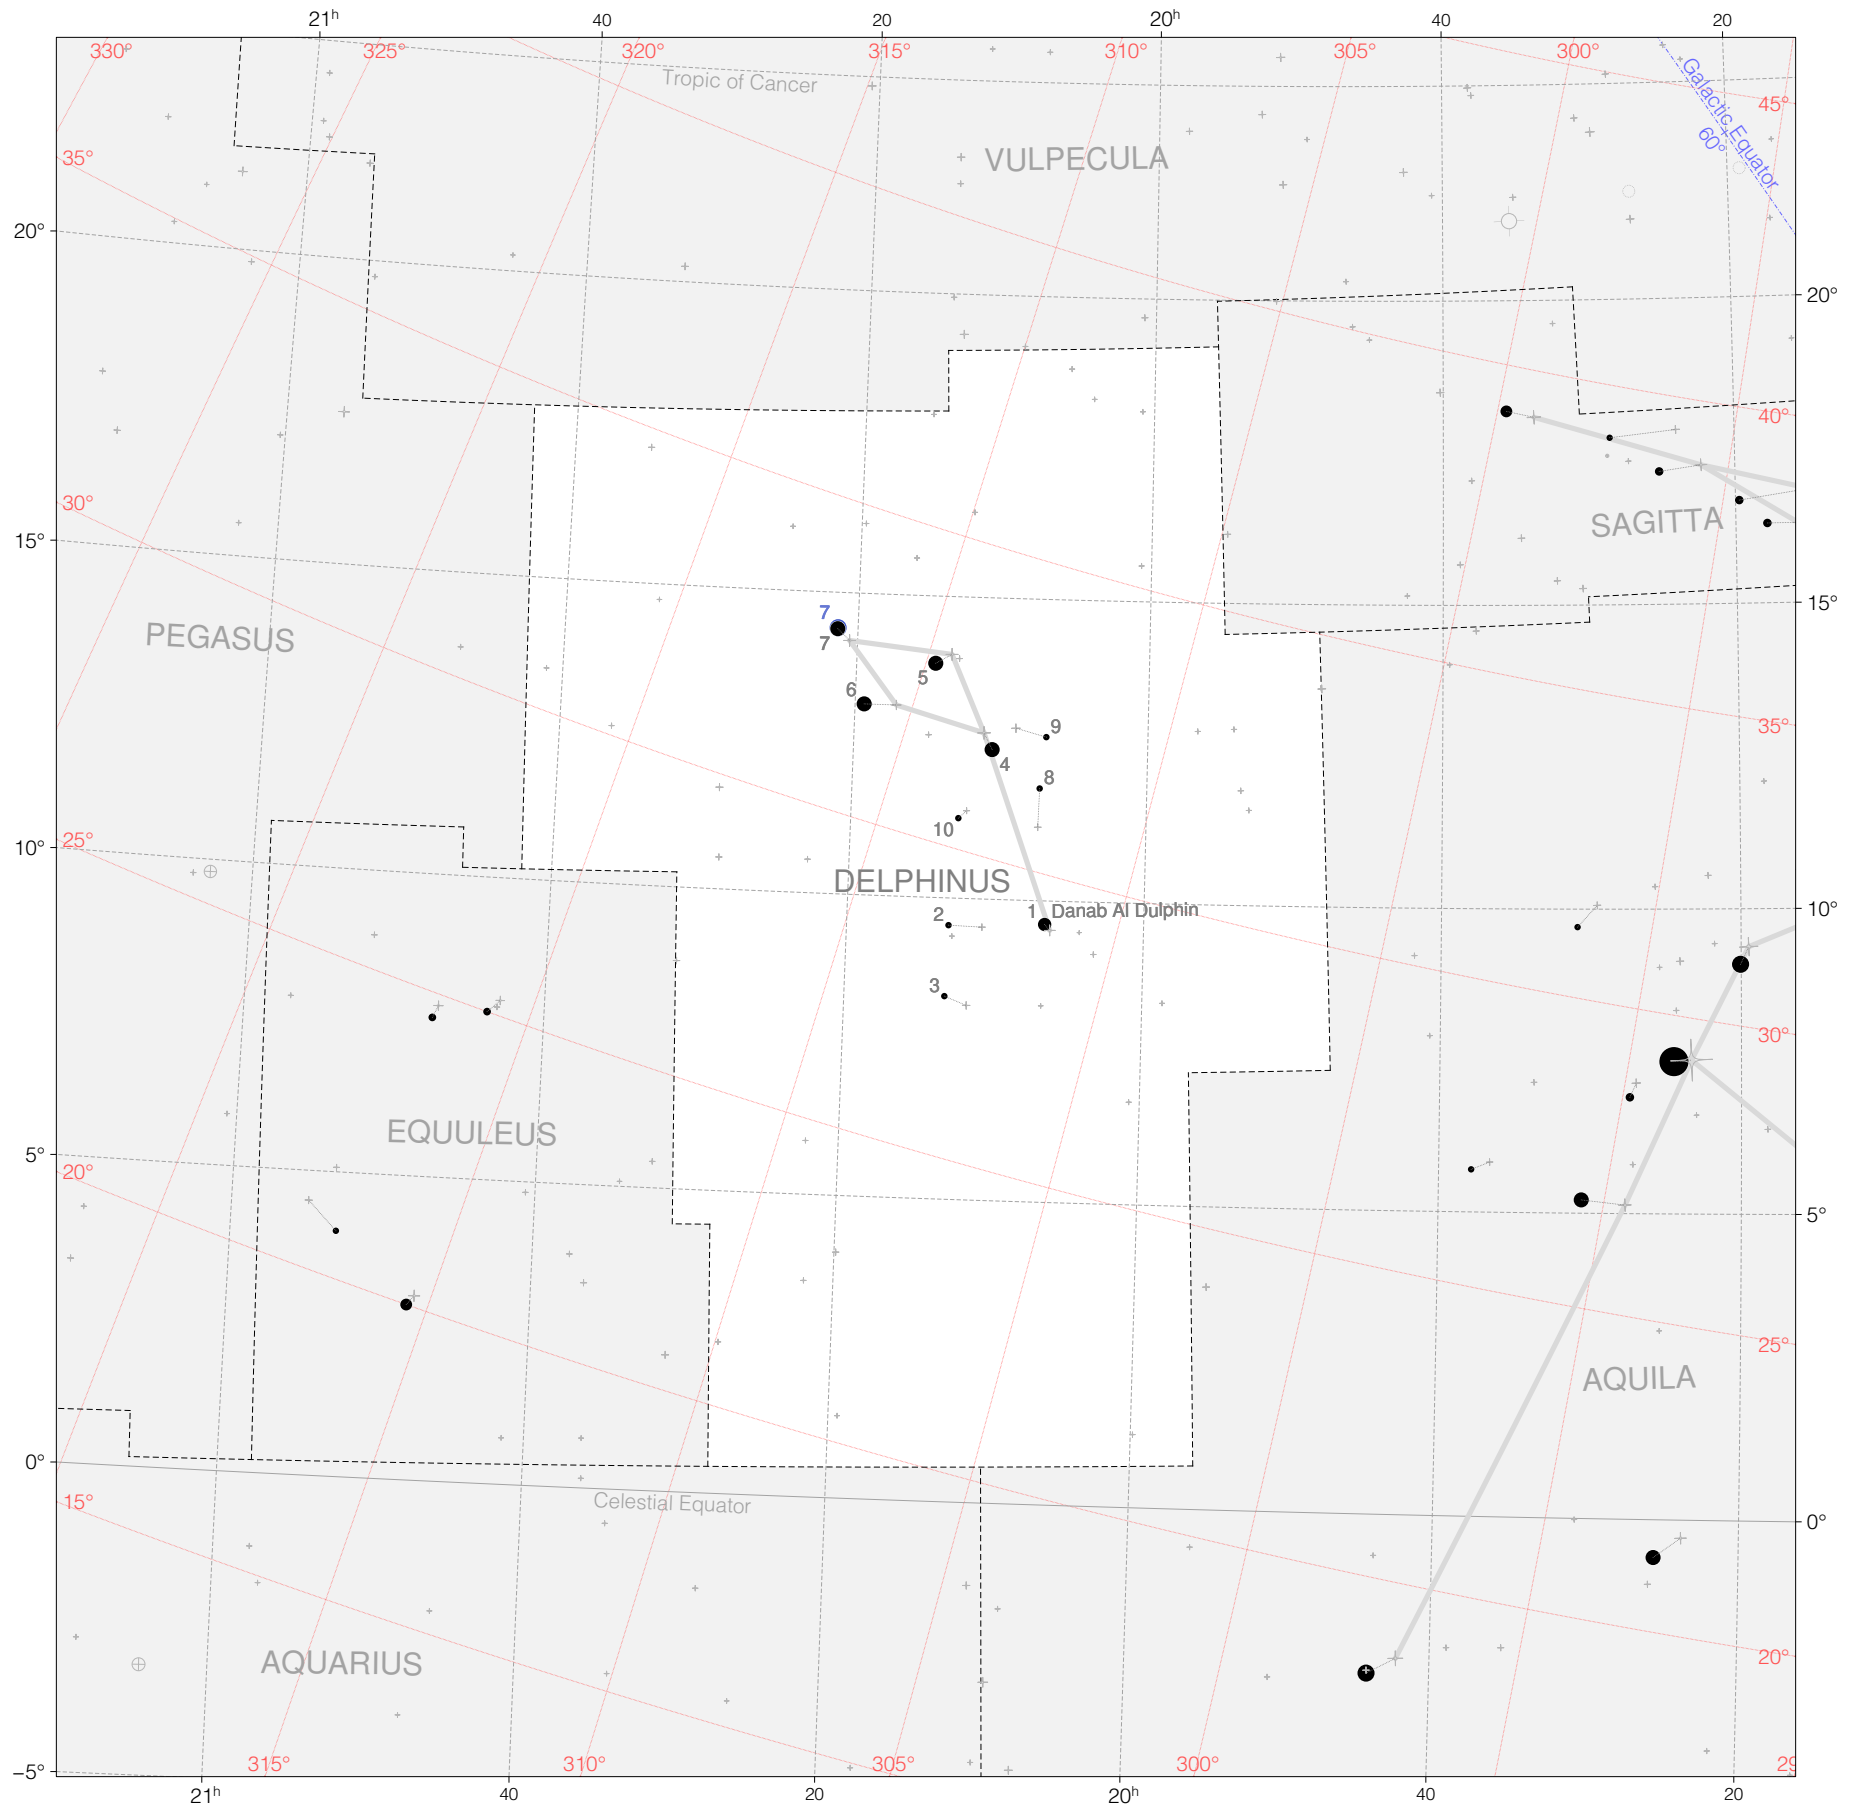

Ulugh Beg Stars in Delphinus

Magnitudes: 1 2 3 4 5 6 7

Versions: k b

Scale at center: 0° 2° 4°