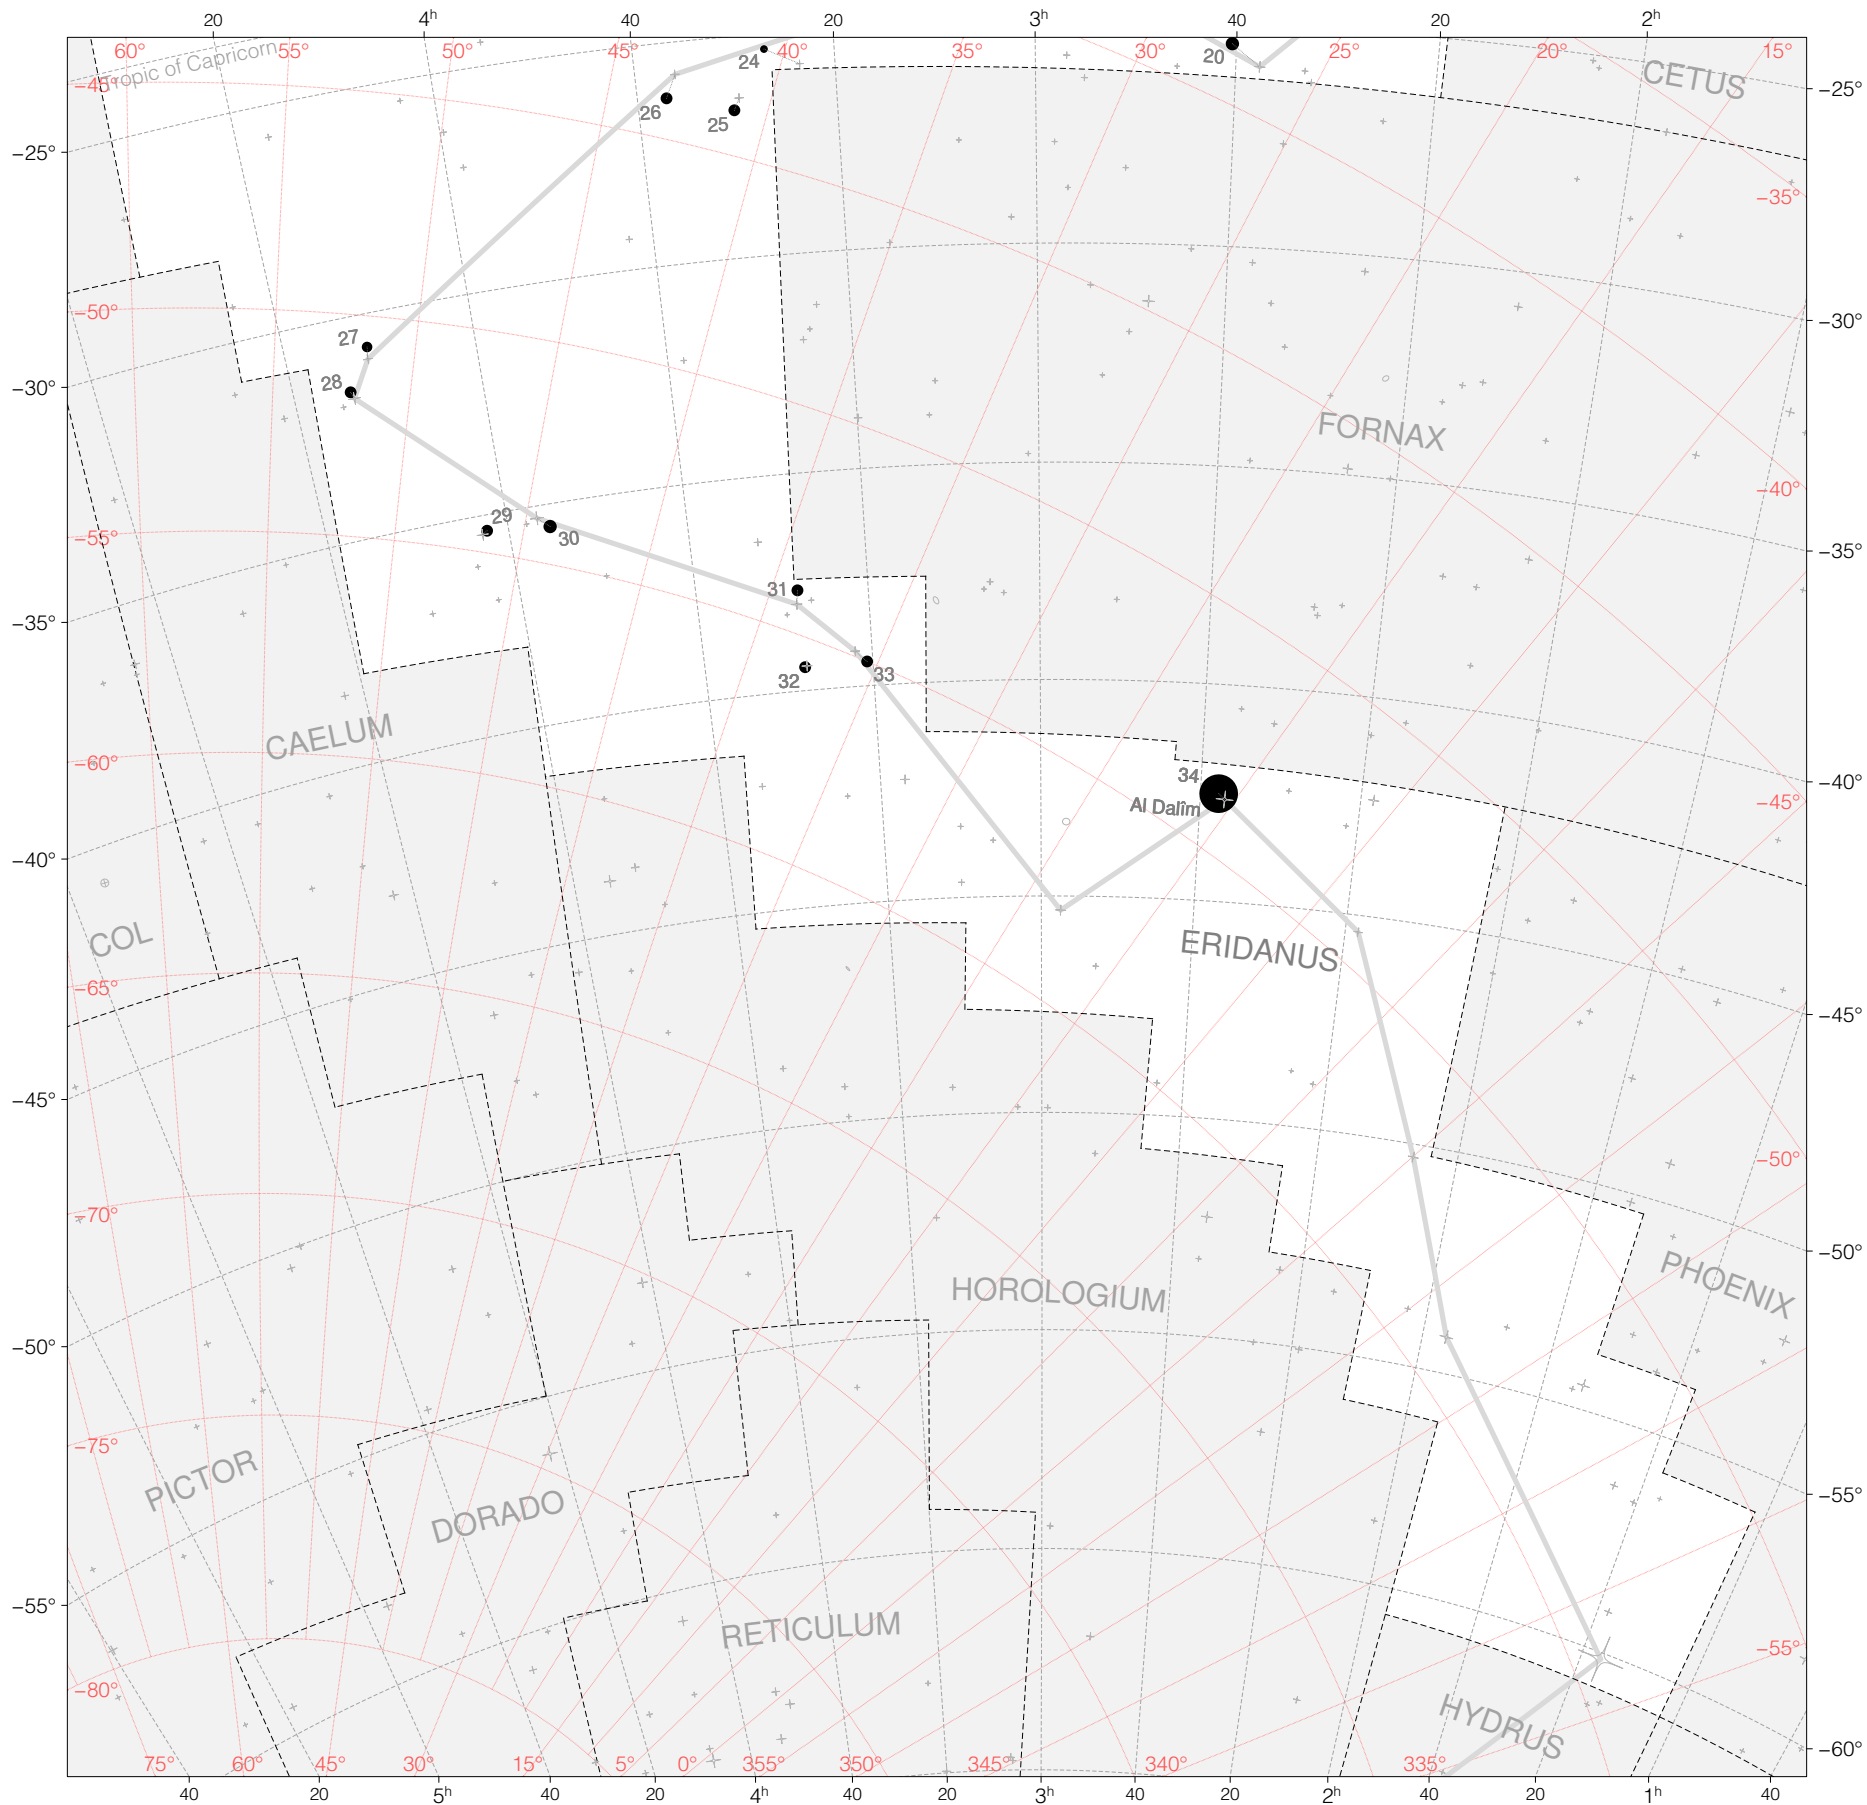

Ulugh Beg Stars in Eridanus (south)

Magnitudes: 1 2 3 4 5 6 7

Versions: k b

Scale at center: 0° 2° 4°