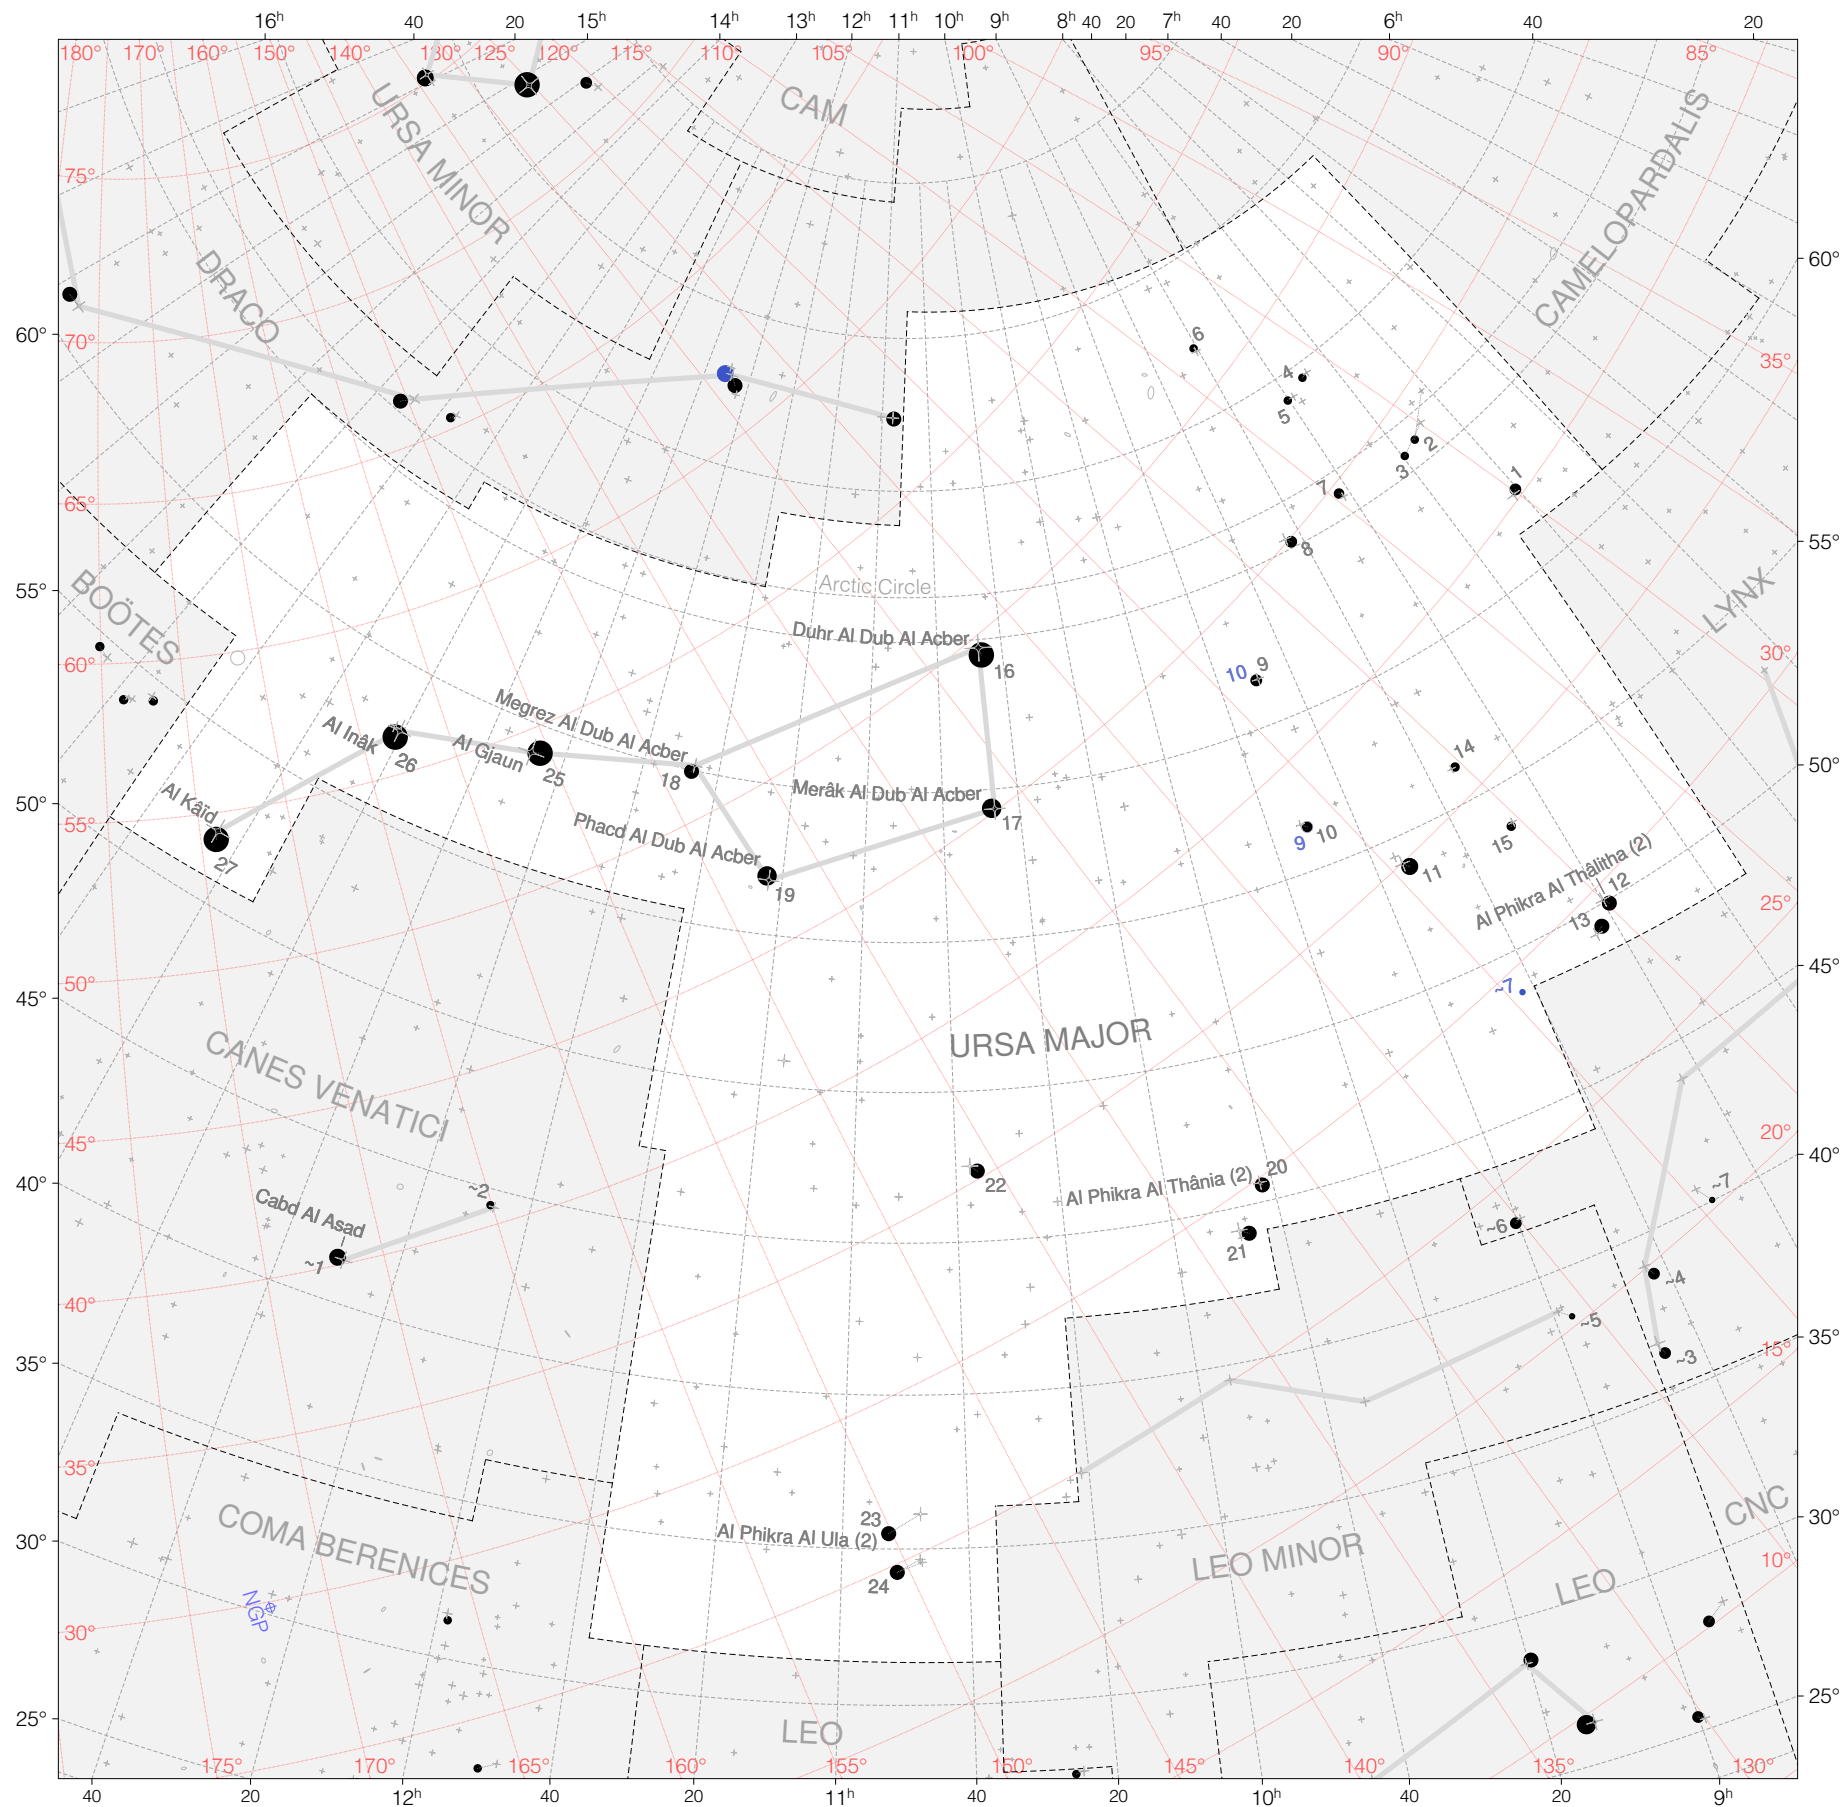

Ulugh Beg Stars in Ursa Major

Magnitudes:  1 2 3 4 5 6 7

Versions:  k b

Scale at center:  0° 2° 4°